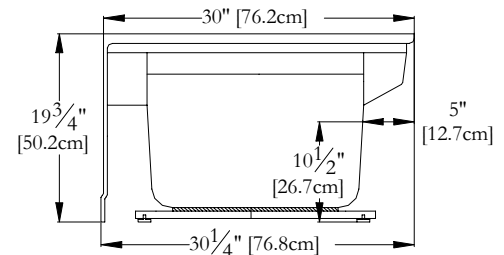

TECHNICAL SPECIFICATIONS

Bath name : *Right Alégria*
Collection : Estime Collection
Dimensions : 60 X 30 X 13
Gallon capacity : 25

Trois Pistoles

**SKIRT, SEAT AND TILE FLANGE ARE INTEGRATED FOR THIS MODEL
KEYPAD UNINSTALLED ON THIS MODEL UNLESS OTHERWISE SPECIFIED**

TOP VIEW

* In compliance with CSA standards, all interior bath measurements taken 4" [10 cm] from the floor.

* All measurements are precise to ±1/4" [0.63 cm].
Technical specifications are subject to change without prior notice.

LENGTH

WIDTH

Defaulting positions

Pump not available for this model

Blower

Grab bar

Keypad

Mood light

* Defaulting positions on above ACCESSORIES AND OPTIONS are approximative locations.

Océania Baths inc.
8, rue Patrice Côté
Trois-Pistoles (Québec)
Canada, G0L 4K0

Info-Line
1-888-851-8918
1-877-332-4224

Fax
1-877-880-8918
1-866-460-4334

Home Office:
Océania Baths inc.
591, avenue des Entreprises
Thetford Mines (Québec)
Canada, G6H 4B2

www.oceaniabaths.com