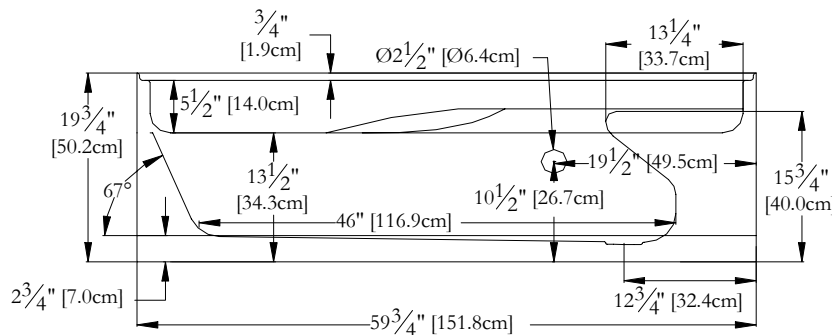

* In compliance with CSA standards, all interior bath measurements taken 4" [10 cm] from the floor.

* All measurements are precise to ±1/4" [0.63 cm].
Technical specifications are subject to change without prior notice.

LENGTH