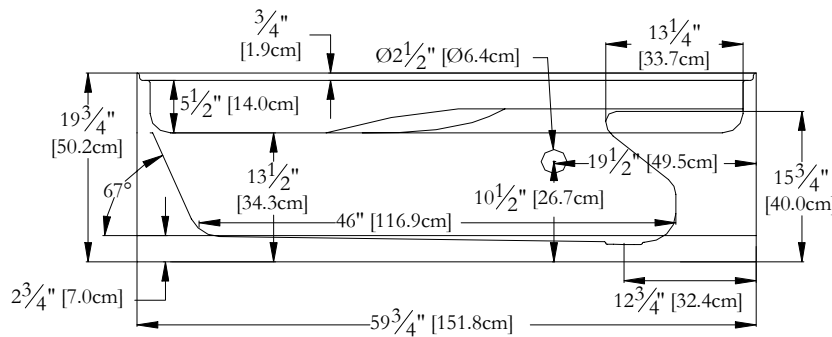

* In compliance with CSA standards, all interior bath measurements taken 4" [10 cm] from the floor.

* All measurements are precise to ±1/4" [0.63 cm].
Technical specifications are subject to change without prior notice.

LENGTH