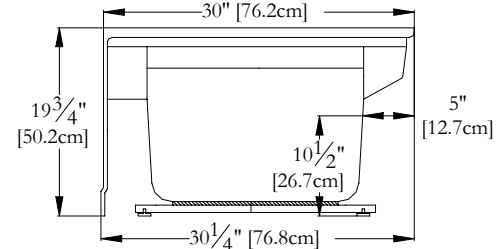

TECHNICAL SPECIFICATIONS

Bath name : *Right Alégria*
Collection : Estime Collection
Dimensions : 60 X 30 X 13
Gallon capacity : 25

Trois Pistoles

**SKIRT, SEAT AND TILE FLANGE ARE INTEGRATED FOR THIS MODEL
KEYPAD UNINSTALLED ON THIS MODEL UNLESS OTHERWISE SPECIFIED**

TOP VIEW

* In compliance with CSA standards, all interior bath measurements taken 4" [10 cm] from the floor.

* All measurements are precise to ±1/4" [0.63 cm].
Technical specifications are subject to change without prior notice.

LENGTH

WIDTH

Defaulting positions

Pump not available for this model

Blower

Grab bar

Keypad

Mood light

* Defaulting positions on above ACCESSORIES AND OPTIONS are approximative locations.

Océania Baths inc.
8, rue Patrice Côté
Trois-Pistoles (Québec)
Canada, G0L 4K0

Info-Line
1-888-851-8918
1-877-332-4224

Fax
1-877-880-8918
1-866-460-4334

Home Office:
Océania Baths inc.
591, avenue des Entreprises
Thetford Mines (Québec)
Canada, G6H 4B2

www.oceaniabaths.com