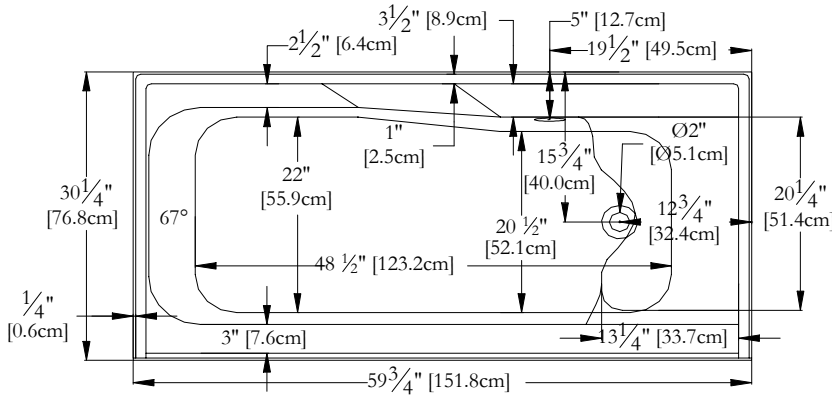

TECHNICAL SPECIFICATIONS

Bath name : *Right Alégria*
 Collection : Estime Collection
 Dimensions : 60 X 30 X 13
 Gallon capacity : 25

Trois Pistoles

**SKIRT, SEAT AND TILE FLANGE ARE INTEGRATED FOR THIS MODEL
 KEYPAD UNINSTALLED ON THIS MODEL UNLESS OTHERWISE SPECIFIED**

TOP VIEW

* In compliance with CSA standards, all interior bath measurements taken 4" [10 cm] from the floor.

* All measurements are precise to ±1/4" [0.63 cm].
 Technical specifications are subject to change without prior notice.

LENGTH

WIDTH

Defaulting positions

Pump not available for this model

Blower

Grab bar

Keypad

Mood light