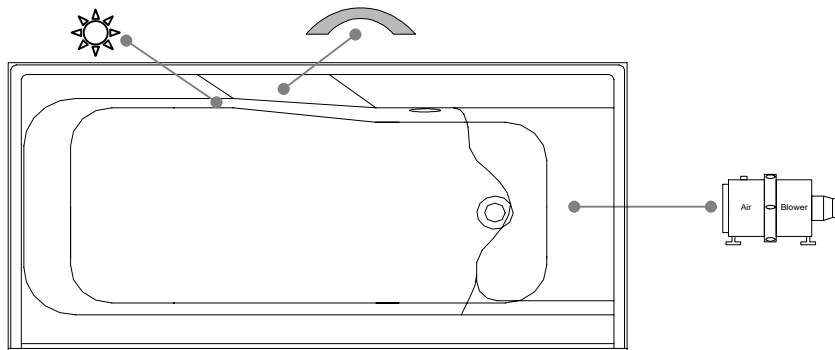

TECHNICAL SPECIFICATIONS

Bath name : *Right Alégria*
 Collection : Estime Collection
 Dimensions : 60 X 30 X 13
 Gallon capacity : 25

Trois Pistoles

**SKIRT, SEAT AND TILE FLANGE ARE INTEGRATED FOR THIS MODEL
 KEYPAD UNINSTALLED ON THIS MODEL UNLESS OTHERWISE SPECIFIED**

TOP VIEW

* In compliance with CSA standards, all interior bath measurements taken 4" [10 cm] from the floor.

* All measurements are precise to ±1/4" [0.63 cm].
 Technical specifications are subject to change without prior notice.

LENGTH

WIDTH

Defaulting positions

Pump not available for this model

Blower

Grab bar

Keypad

Mood light