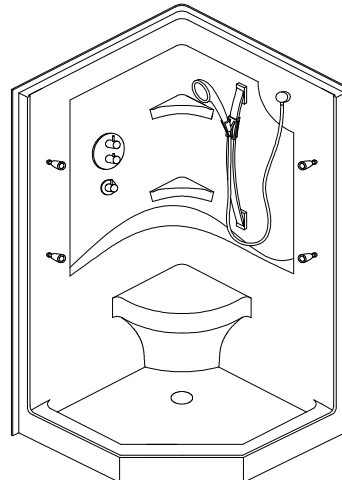

Thetford Mines

TECHNICAL SPECIFICATIONS

Shower Name : *Atlantide 38 Neo [1 piece]*
 Collection : Shower Collection
 Dimensions : 38 1/2 X 38 1/2 X 78

FRONT VIEW

TOP VIEW

* All measurements are precise to $\pm 1/4"$ [0.63 cm]. Technical specifications are subject to change without prior notice.

HYDRO SHOWER SYSTEM

* Optional Hydro-Massage systems are factory pre-plumbed as illustrated.

* Please specify **RIGHT** or **LEFT** on order for valve installation. Left hand shown.

Océania Baths inc.

8, rue Patrice Côté