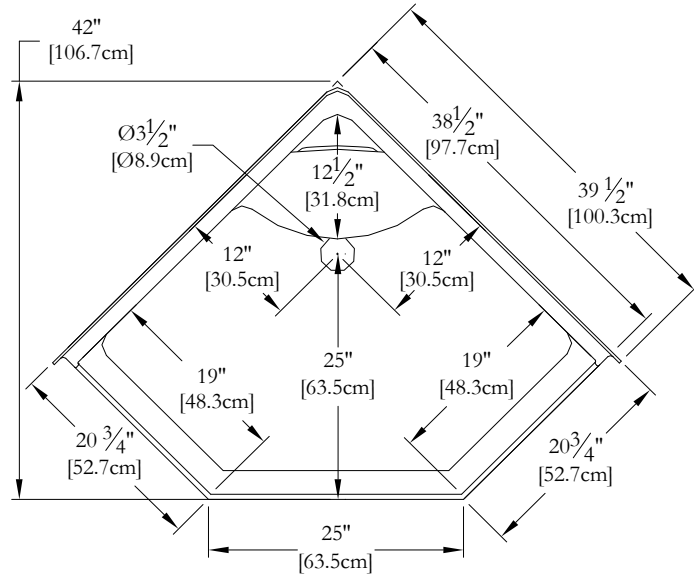

Thetford Mines

TECHNICAL SPECIFICATIONS

Shower Name : *Atlantide 38 Neo [1 piece]*
 Collection : Shower Collection
 Dimensions : 38 1/2 X 38 1/2 X 78

FRONT VIEW

TOP VIEW

* All measurements are precise to $\pm 1/4"$ [0.63 cm]. Technical specifications are subject to change without prior notice.