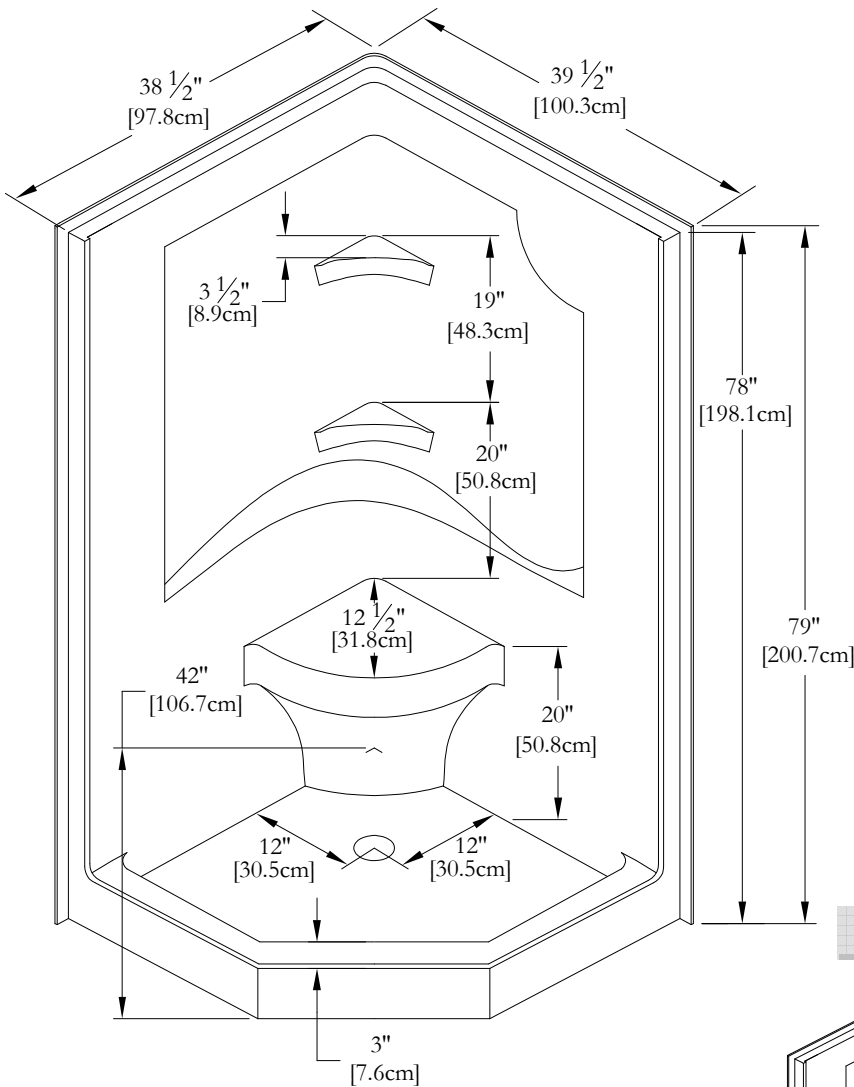

Thetford Mines

TECHNICAL SPECIFICATIONS

Shower Name : *Atlantide 38 Neo [1 piece]*
 Collection : Shower Collection
 Dimensions : 38 1/2 X 38 1/2 X 78

FRONT VIEW

TOP VIEW

* All measurements are precise to $\pm 1/4"$ [0.63 cm]. Technical specifications are subject to change without prior notice.

HYDRO SHOWER SYSTEM

* Optional Hydro-Massage systems are factory pre-plumbed as illustrated.

* Please specify **RIGHT** or **LEFT** on order for valve installation. Left hand shown.

Océania Baths inc.

8, rue Patrice Côté