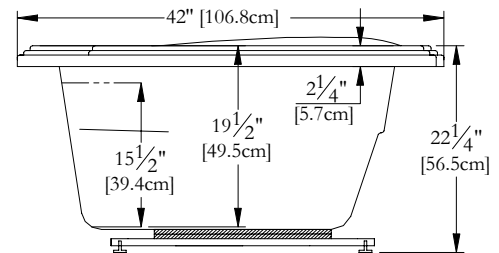

# TECHNICAL SPECIFICATIONS

Bath name : *Boréal*  
 Collection : Elegance Collection  
 Dimensions : 72 X 42 X 22  
 Gallon capacity : 61

**TOWEL BAR AND BASE ARE NOT AVAILABLE ON THIS MODEL**

TOP VIEW

\* In compliance with CSA standards, all interior bath measurements taken 4" [10 cm] from the floor.

\* All measurements are precise to ±1/4" [0.63 cm]. Technical specifications are subject to change without prior notice.

LENGTH

WIDTH