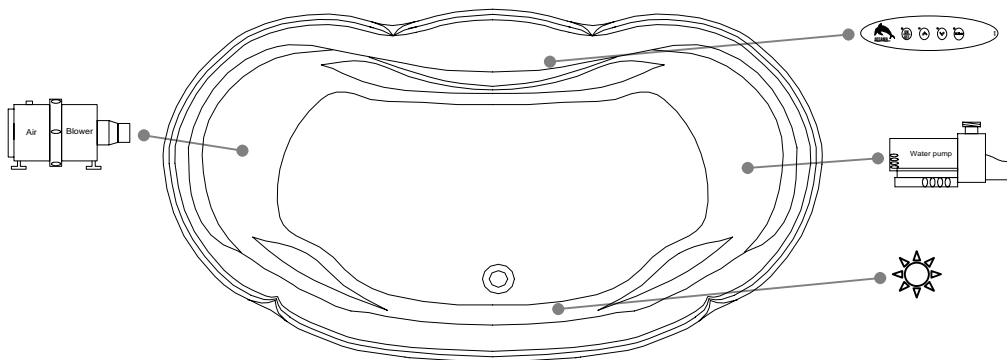

# TECHNICAL SPECIFICATIONS

Bath name : *Boréal*  
 Collection : Elegance Collection  
 Dimensions : 72 X 42 X 22  
 Gallon capacity : 61

**TOWEL BAR AND BASE ARE NOT AVAILABLE ON THIS MODEL**

TOP VIEW

\* In compliance with CSA standards, all interior bath measurements taken 4" [10 cm] from the floor.

\* All measurements are precise to ±1/4" [0.63 cm]. Technical specifications are subject to change without prior notice.

LENGTH

WIDTH

## Defaulting positions