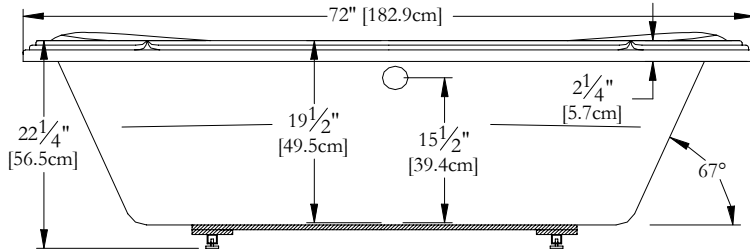

# TECHNICAL SPECIFICATIONS

Bath name : *Boréal*  
 Collection : Elegance Collection  
 Dimensions : 72 X 42 X 22  
 Gallon capacity : 61

**TOWEL BAR AND BASE ARE NOT AVAILABLE ON THIS MODEL**

TOP VIEW

\* In compliance with CSA standards, all interior bath measurements taken 4" [10 cm] from the floor.

\* All measurements are precise to ±1/4" [0.63 cm]. Technical specifications are subject to change without prior notice.

LENGTH

WIDTH