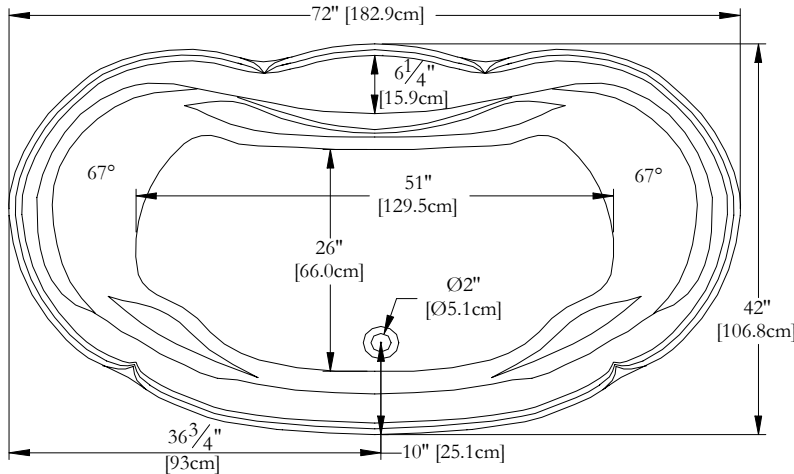

# TECHNICAL SPECIFICATIONS

Bath name : *Boréal*  
 Collection : Elegance Collection  
 Dimensions : 72 X 42 X 22  
 Gallon capacity : 61

**TOWEL BAR AND BASE ARE NOT AVAILABLE ON THIS MODEL**

TOP VIEW

\* In compliance with CSA standards, all interior bath measurements taken 4" [10 cm] from the floor.

\* All measurements are precise to ±1/4" [0.63 cm]. Technical specifications are subject to change without prior notice.

LENGTH

WIDTH

## Defaulting positions