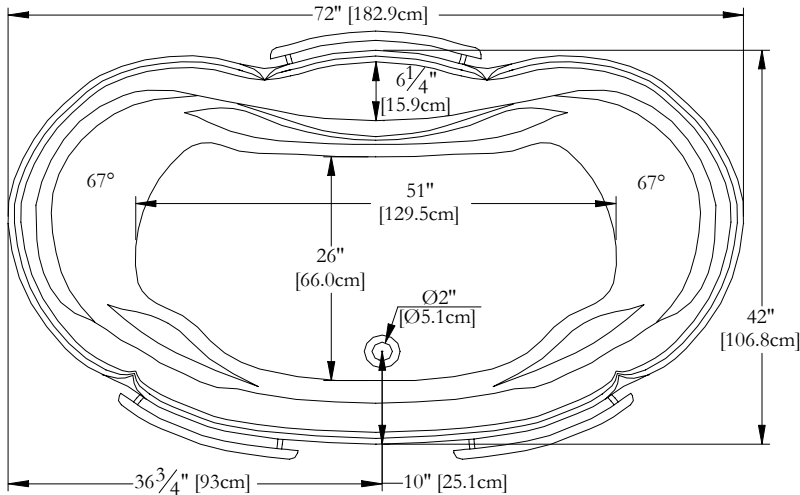

TECHNICAL SPECIFICATIONS

Bath name : *Boréal Freestanding with Towel bar*
 Collection : Elegance Collection
 Dimensions : 72 X 42 X 22
 Gallon capacity : 61

Trois-Pistoles

TOP VIEW

* In compliance with CSA standards, all interior bath measurements taken 4" [10 cm] from the floor.

* All measurements are precise to ±1/4" [0.63 cm]. Technical specifications are subject to change without prior notice.

* Please note that taking the wood base adds 3/4" [1,89cm] to the total height of the bath.

LENGTH

WIDTH

Defaulting positions

GRAB BARS NOT AVAILABLE FOR THIS MODEL

-  **Pump**
-  **Blower**
-  **Keypad**
-  **Mood light**

* Defaulting positions on above ACCESSORIES AND OPTIONS are approximative locations.