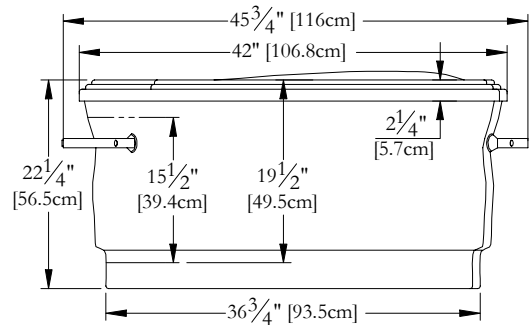

TECHNICAL SPECIFICATIONS

Bath name : *Boréal Freestanding with Towel bar*
 Collection : Elegance Collection
 Dimensions : 72 X 42 X 22
 Gallon capacity : 61

Trois-Pistoles

TOP VIEW

* In compliance with CSA standards, all interior bath measurements taken 4" [10 cm] from the floor.

* All measurements are precise to ±1/4" [0.63 cm]. Technical specifications are subject to change without prior notice.

* Please note that taking the wood base adds 3/4" [1,89cm] to the total height of the bath.

LENGTH

WIDTH

Defaulting positions

GRAB BARS NOT AVAILABLE FOR THIS MODEL

-  **Pump**
-  **Blower**
-  **Keypad**
-  **Mood light**

* Defaulting positions on above ACCESSORIES AND OPTIONS are approximative locations.