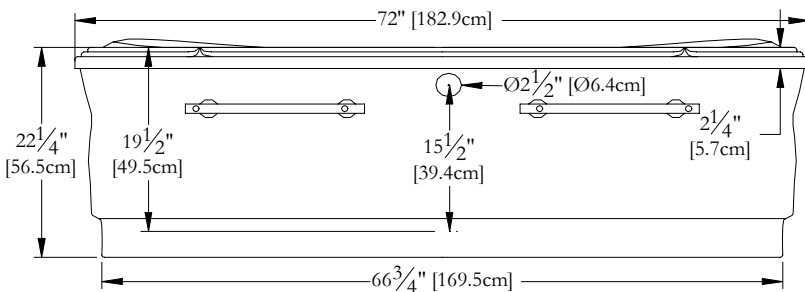

TECHNICAL SPECIFICATIONS

Bath name : *Boréal Freestanding with Towel bar*
 Collection : Elegance Collection
 Dimensions : 72 X 42 X 22
 Gallon capacity : 61

Trois-Pistoles

TOP VIEW

* In compliance with CSA standards, all interior bath measurements taken 4" [10 cm] from the floor.

* All measurements are precise to ±1/4" [0.63 cm]. Technical specifications are subject to change without prior notice.

* Please note that taking the wood base adds 3/4" [1,89cm] to the total height of the bath.

LENGTH

WIDTH

Defaulting positions

GRAB BARS NOT AVAILABLE FOR THIS MODEL

-  **Pump**
-  **Blower**
-  **Keypad**
-  **Mood light**

* Defaulting positions on above ACCESSORIES AND OPTIONS are approximative locations.