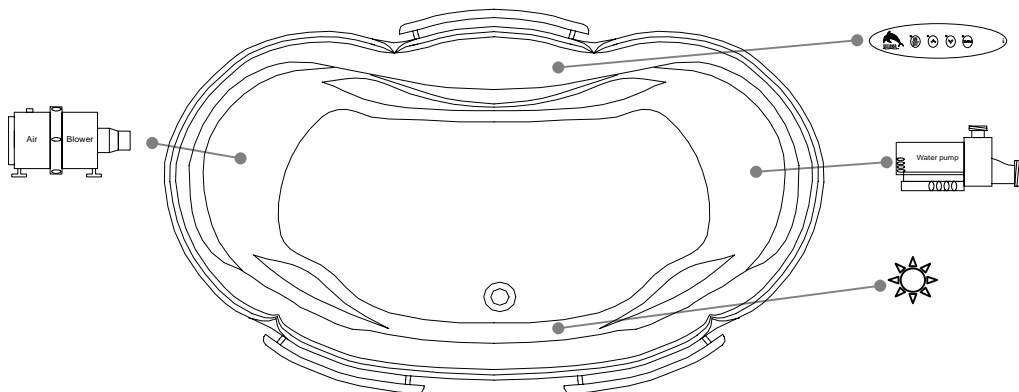

TECHNICAL SPECIFICATIONS

Bath name : *Boréal Freestanding with Towel bar*
 Collection : Elegance Collection
 Dimensions : 72 X 42 X 22
 Gallon capacity : 61

Trois-Pistoles

TOP VIEW

* In compliance with CSA standards, all interior bath measurements taken 4" [10 cm] from the floor.

* All measurements are precise to ±1/4" [0.63 cm]. Technical specifications are subject to change without prior notice.

* Please note that taking the wood base adds 3/4" [1,89cm] to the total height of the bath.

LENGTH

WIDTH

Defaulting positions

GRAB BARS NOT AVAILABLE FOR THIS MODEL

-  **Pump**
-  **Blower**
-  **Keypad**
-  **Mood light**

* Defaulting positions on above ACCESSORIES AND OPTIONS are approximative locations.