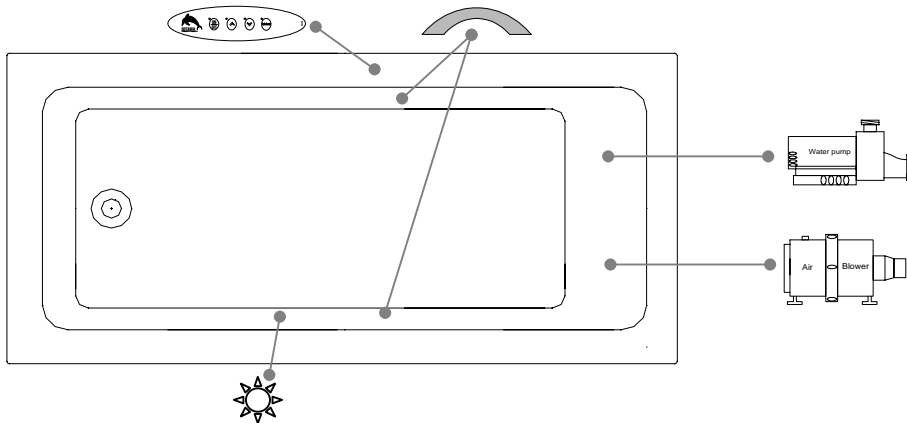

TECHNICAL SPECIFICATIONS

Bath name : *Broadway*
 Collection : Harmony Collection
 Dimensions : 66 X 32 X 23
 Gallon capacity : 62

Thetford Mines

KEYPAD UNINSTALLED WHEN ORDERED WITH A TILE FLANGE OR A REMOTE CONTROL

TOP VIEW

* In compliance with CSA standards, all interior bath measurements taken 4" [10 cm] from the floor.

* Total height for soaker is equal to total height of this line drawing less ± 1" [2,5 cm].

* All measurements are precise to ± 1/4" [0.63 cm]. Technical specifications are subject to change without prior notice.

LENGTH

WIDTH

IT MIGHT BE NECESSARY TO LIFT THE TUB TO INSTALL A SKIRT

Defaulting positions

-  **Pump**
-  **Blower**
-  **Grab bar**
-  **Keypad**
-  **Mood light**

* Defaulting positions on above ACCESSORIES AND OPTIONS are approximative locations.