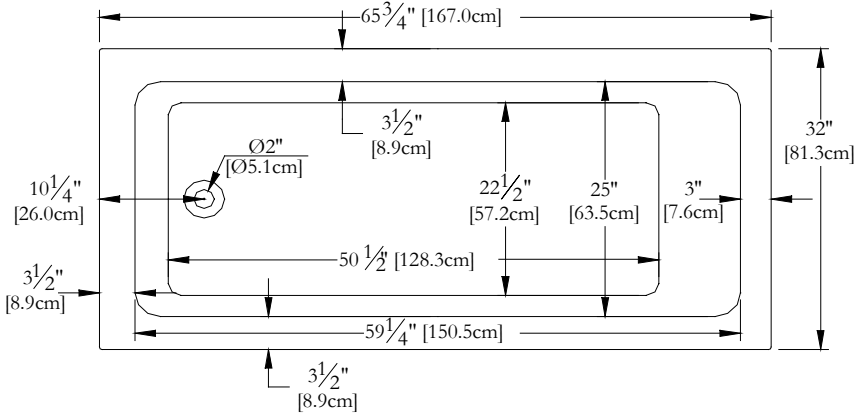

TECHNICAL SPECIFICATIONS

Bath name : *Broadway*
 Collection : Harmony Collection
 Dimensions : 66 X 32 X 23
 Gallon capacity : 62

Thetford Mines

KEYPAD UNINSTALLED WHEN ORDERED WITH A TILE FLANGE OR A REMOTE CONTROL

TOP VIEW

* In compliance with CSA standards, all interior bath measurements taken 4" [10 cm] from the floor.

* Total height for soaker is equal to total height of this line drawing less ± 1" [2,5 cm].

* All measurements are precise to ± 1/4" [0.63 cm]. Technical specifications are subject to change without prior notice.

LENGTH

WIDTH

IT MIGHT BE NECESSARY TO LIFT THE TUB TO INSTALL A SKIRT

Defaulting positions

-  **Pump**
-  **Blower**
-  **Grab bar**
-  **Keypad**
-  **Mood light**

* Defaulting positions on above ACCESSORIES AND OPTIONS are approximative locations.