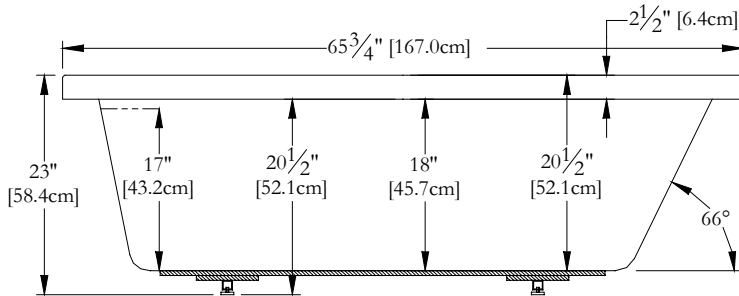

TECHNICAL SPECIFICATIONS

Bath name : *Broadway*
 Collection : Harmony Collection
 Dimensions : 66 X 32 X 23
 Gallon capacity : 62

Thetford Mines

KEYPAD UNINSTALLED WHEN ORDERED WITH A TILE FLANGE OR A REMOTE CONTROL

TOP VIEW

* In compliance with CSA standards, all interior bath measurements taken 4" [10 cm] from the floor.

* Total height for soaker is equal to total height of this line drawing less ± 1" [2,5 cm].

* All measurements are precise to ± 1/4" [0.63 cm]. Technical specifications are subject to change without prior notice.

LENGTH

WIDTH

IT MIGHT BE NECESSARY TO LIFT THE TUB TO INSTALL A SKIRT

Defaulting positions

-  **Pump**
-  **Blower**
-  **Grab bar**
-  **Keypad**
-  **Mood light**

* Defaulting positions on above ACCESSORIES AND OPTIONS are approximative locations.