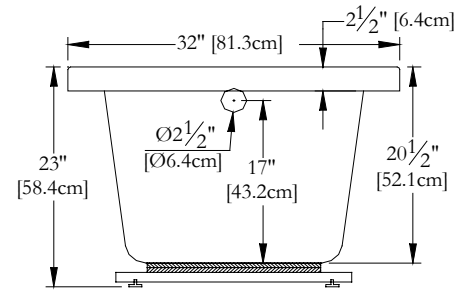

TECHNICAL SPECIFICATIONS

Bath name : *Broadway*
 Collection : Harmony Collection
 Dimensions : 66 X 32 X 23
 Gallon capacity : 62

Thetford Mines

KEYPAD UNINSTALLED WHEN ORDERED WITH A TILE FLANGE OR A REMOTE CONTROL

TOP VIEW

* In compliance with CSA standards, all interior bath measurements taken 4" [10 cm] from the floor.

* Total height for soaker is equal to total height of this line drawing less ± 1" [2,5 cm].

* All measurements are precise to ± 1/4" [0.63 cm]. Technical specifications are subject to change without prior notice.

LENGTH

WIDTH

IT MIGHT BE NECESSARY TO LIFT THE TUB TO INSTALL A SKIRT

Defaulting positions

-  **Pump**
-  **Blower**
-  **Grab bar**
-  **Keypad**
-  **Mood light**

* Defaulting positions on above ACCESSORIES AND OPTIONS are approximative locations.