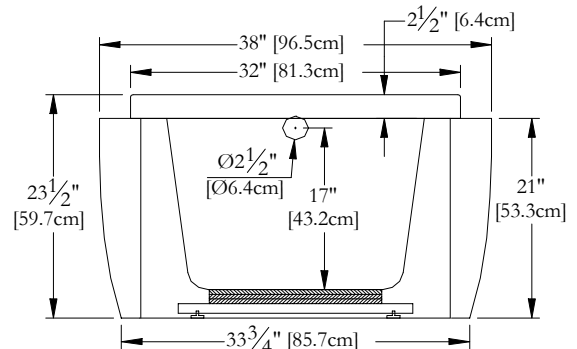

# TECHNICAL SPECIFICATIONS

Bath name : *Broadway Perfect Match*  
 Collection : Harmony Collection  
 Dimensions : 72 X 38 X 23 1/2  
 Gallon capacity : 62

Thetford Mines

TOP VIEW

\* In compliance with CSA standards, all interior bath measurements taken 4" [10 cm] from the floor.

\* All measurements are precise to ±1/4" [0.63 cm]. Technical specifications are subject to change without prior notice.

LENGTH

WIDTH