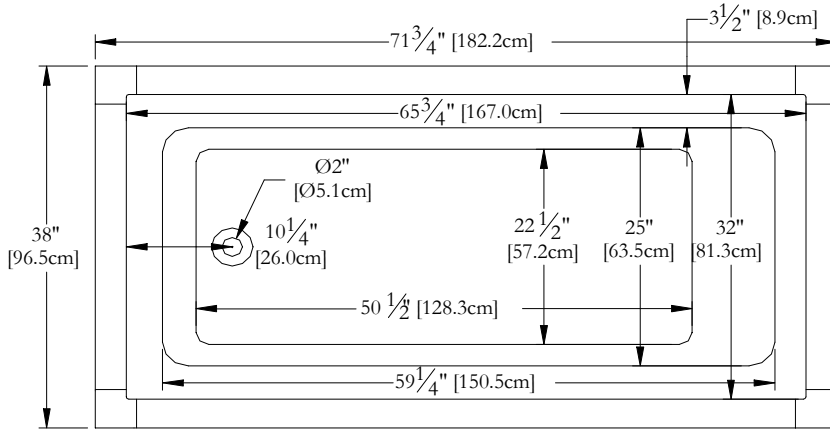

# TECHNICAL SPECIFICATIONS

Bath name : *Broadway Perfect Match*  
 Collection : Harmony Collection  
 Dimensions : 72 X 38 X 23 1/2  
 Gallon capacity : 62

Thetford Mines

TOP VIEW

\* In compliance with CSA standards, all interior bath measurements taken 4" [10 cm] from the floor.

\* All measurements are precise to ±1/4" [0.63 cm]. Technical specifications are subject to change without prior notice.

LENGTH

WIDTH