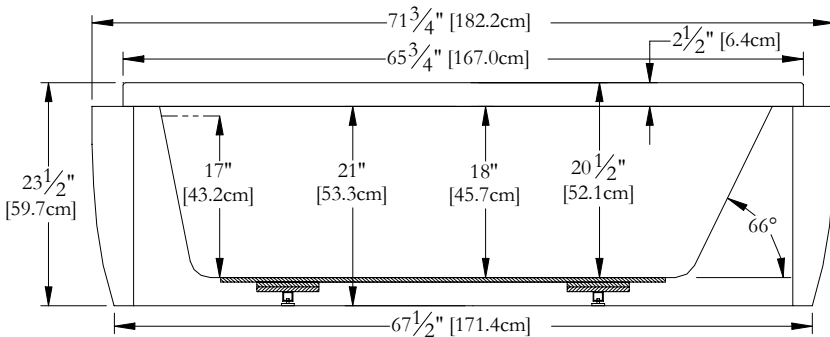

# TECHNICAL SPECIFICATIONS

Bath name : *Broadway Perfect Match*  
 Collection : Harmony Collection  
 Dimensions : 72 X 38 X 23 1/2  
 Gallon capacity : 62

Thetford Mines

TOP VIEW

\* In compliance with CSA standards, all interior bath measurements taken 4" [10 cm] from the floor.

\* All measurements are precise to ±1/4" [0.63 cm]. Technical specifications are subject to change without prior notice.

LENGTH

WIDTH