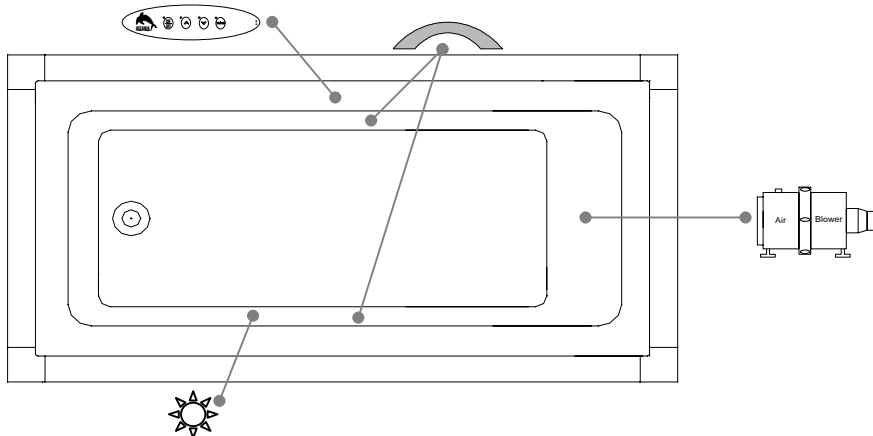

# TECHNICAL SPECIFICATIONS

Bath name : *Broadway Perfect Match*  
 Collection : Harmony Collection  
 Dimensions : 72 X 38 X 23 1/2  
 Gallon capacity : 62

Thetford Mines

TOP VIEW

\* In compliance with CSA standards, all interior bath measurements taken 4" [10 cm] from the floor.

\* All measurements are precise to ±1/4" [0.63 cm]. Technical specifications are subject to change without prior notice.

LENGTH

WIDTH

## Defaulting positions

\*Pump not available for this model

**Blower**

**Grab bar**

**Keypad**

**Mood light**

\* Defaulting positions on above ACCESSORIES AND OPTIONS are approximative locations.

**Océania Baths inc.**  
 8, rue Patrice Côté  
 Trois-Pistoles (Québec)  
 Canada, G0L 4K0