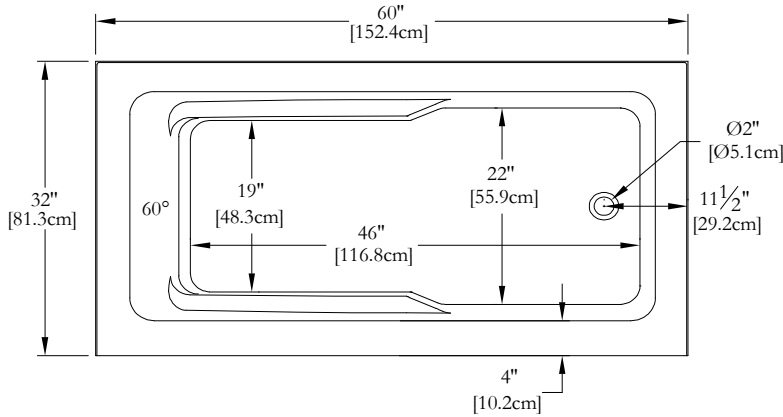

TECHNICAL SPECIFICATIONS

Bath name : *City 60 Right*
 Collection : Harmony Collection
 Dimensions : 60 X 32 X 18 1/4
 Gallon capacity : 38

Thetford Mines

AVAILABLE WITH INTEGRATED SKIRT AND TILE FLANGE ONLY
 KEYPAD UNINSTALLED ON THIS MODEL UNLESS OTHERWISE SPECIFIED

TOP VIEW

* In compliance with CSA standards, all interior bath measurements taken 4" [10 cm] from the floor.

* All measurements are precise to ±1/4" [0.63 cm].
 Technical specifications are subject to change without prior notice.

LENGTH

WIDTH

Defaulting positions

Pump

Blower

Mood light

Keypad

* Defaulting positions on above ACCESSORIES AND OPTIONS are approximative locations.