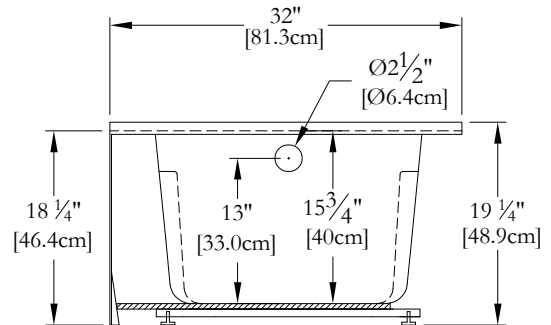

TECHNICAL SPECIFICATIONS

Bath name : *City 60 Right*
 Collection : Harmony Collection
 Dimensions : 60 X 32 X 18 1/4
 Gallon capacity : 38

Thetford Mines

AVAILABLE WITH INTEGRATED SKIRT AND TILE FLANGE ONLY
 KEYPAD UNINSTALLED ON THIS MODEL UNLESS OTHERWISE SPECIFIED

TOP VIEW

* In compliance with CSA standards, all interior bath measurements taken 4" [10 cm] from the floor.

* All measurements are precise to ±1/4" [0.63 cm].
 Technical specifications are subject to change without prior notice.

LENGTH

WIDTH

Defaulting positions

Pump

Blower

Mood light

Keypad

* Defaulting positions on above ACCESSORIES AND OPTIONS are approximative locations.