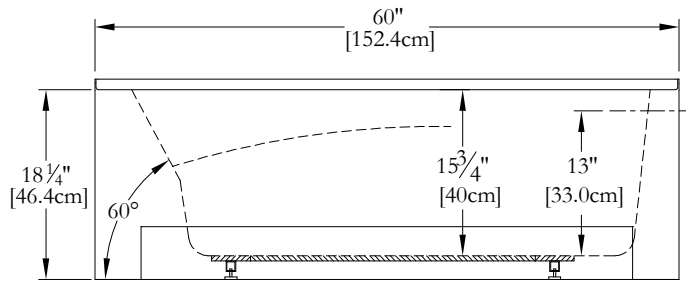

TECHNICAL SPECIFICATIONS

Bath name : *City 60 Right*
 Collection : Harmony Collection
 Dimensions : 60 X 32 X 18 1/4
 Gallon capacity : 38

Thetford Mines

AVAILABLE WITH INTEGRATED SKIRT AND TILE FLANGE ONLY
 KEYPAD UNINSTALLED ON THIS MODEL UNLESS OTHERWISE SPECIFIED

TOP VIEW

* In compliance with CSA standards, all interior bath measurements taken 4" [10 cm] from the floor.

* All measurements are precise to ±1/4" [0.63 cm].
 Technical specifications are subject to change without prior notice.

LENGTH

WIDTH

Defaulting positions

Pump

Blower

Mood light

Keypad

* Defaulting positions on above ACCESSORIES AND OPTIONS are approximative locations.