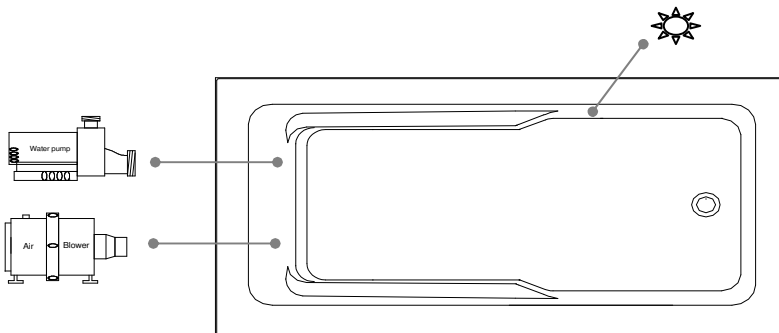

TECHNICAL SPECIFICATIONS

Bath name : *City 60 Right*
 Collection : Harmony Collection
 Dimensions : 60 X 32 X 18 1/4
 Gallon capacity : 38

Thetford Mines

AVAILABLE WITH INTEGRATED SKIRT AND TILE FLANGE ONLY
 KEYPAD UNINSTALLED ON THIS MODEL UNLESS OTHERWISE SPECIFIED

TOP VIEW

* In compliance with CSA standards, all interior bath measurements taken 4" [10 cm] from the floor.

* All measurements are precise to ±1/4" [0.63 cm].
 Technical specifications are subject to change without prior notice.

LENGTH

WIDTH

Defaulting positions

Pump

Blower

Mood light

Keypad

* Defaulting positions on above ACCESSORIES AND OPTIONS are approximative locations.