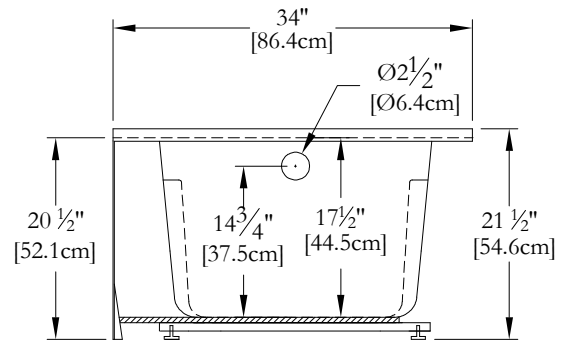

TECHNICAL SPECIFICATIONS

Bath name : *City 66 Right*
 Collection : Harmony Collection
 Dimensions : 66 X 34 X 20 1/2
 Gallon capacity : 62

Thetford Mines

AVAILABLE WITH INTEGRATED SKIRT AND TILE FLANGE ONLY
 KEYPAD UNINSTALLED ON THIS MODEL UNLESS OTHERWISE SPECIFIED

TOP VIEW

* In compliance with CSA standards, all interior bath measurements taken 4" [10 cm] from the floor.

* All measurements are precise to ±1/4" [0.63 cm].
 Technical specifications are subject to change without prior notice.

LENGTH

WIDTH

Defaulting positions

Pump

Blower

Mood light

Keypad

* Defaulting positions on above ACCESSORIES AND OPTIONS are approximative locations.