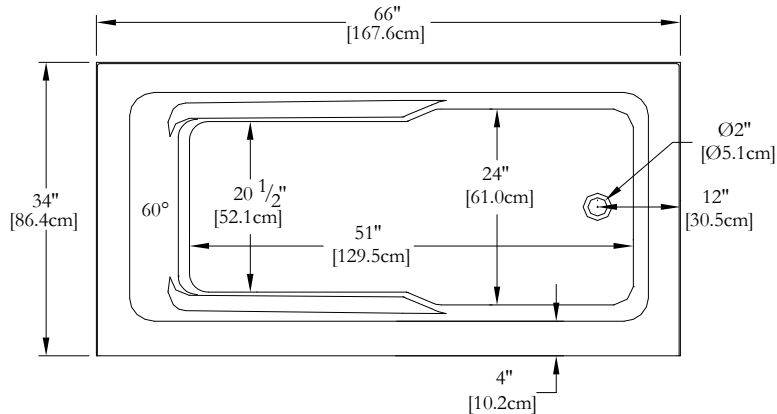

TECHNICAL SPECIFICATIONS

Bath name : *City 66 Right*
 Collection : Harmony Collection
 Dimensions : 66 X 34 X 20 1/2
 Gallon capacity : 62

Thetford Mines

AVAILABLE WITH INTEGRATED SKIRT AND TILE FLANGE ONLY
 KEYPAD UNINSTALLED ON THIS MODEL UNLESS OTHERWISE SPECIFIED

TOP VIEW

* In compliance with CSA standards, all interior bath measurements taken 4" [10 cm] from the floor.

* All measurements are precise to ±1/4" [0.63 cm].
 Technical specifications are subject to change without prior notice.

LENGTH

WIDTH

Defaulting positions

Pump

Blower

Mood light

Keypad

* Defaulting positions on above ACCESSORIES AND OPTIONS are approximative locations.