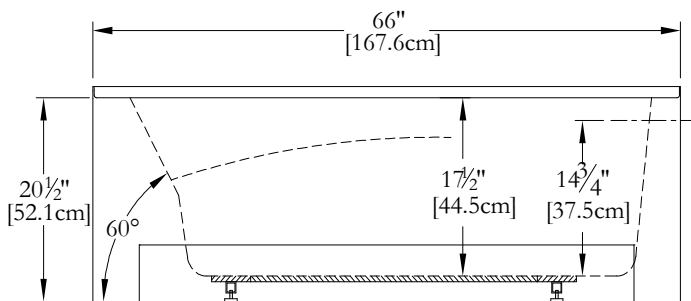

TECHNICAL SPECIFICATIONS

Bath name : *City 66 Right*
 Collection : Harmony Collection
 Dimensions : 66 X 34 X 20 1/2
 Gallon capacity : 62

Thetford Mines

AVAILABLE WITH INTEGRATED SKIRT AND TILE FLANGE ONLY
 KEYPAD UNINSTALLED ON THIS MODEL UNLESS OTHERWISE SPECIFIED

TOP VIEW

* In compliance with CSA standards, all interior bath measurements taken 4" [10 cm] from the floor.

* All measurements are precise to ±1/4" [0.63 cm].
 Technical specifications are subject to change without prior notice.

LENGTH

WIDTH

Defaulting positions

Pump

Blower

Mood light

Keypad

* Defaulting positions on above ACCESSORIES AND OPTIONS are approximative locations.