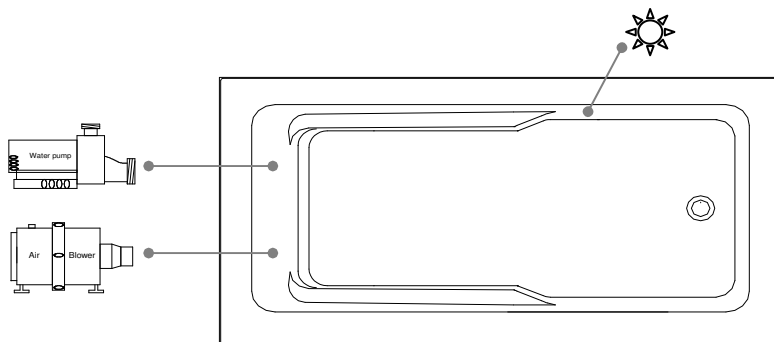

TECHNICAL SPECIFICATIONS

Bath name : *City 66 Right*
 Collection : Harmony Collection
 Dimensions : 66 X 34 X 20 1/2
 Gallon capacity : 62

Thetford Mines

AVAILABLE WITH INTEGRATED SKIRT AND TILE FLANGE ONLY
 KEYPAD UNINSTALLED ON THIS MODEL UNLESS OTHERWISE SPECIFIED

TOP VIEW

* In compliance with CSA standards, all interior bath measurements taken 4" [10 cm] from the floor.

* All measurements are precise to ±1/4" [0.63 cm].
 Technical specifications are subject to change without prior notice.

LENGTH

WIDTH

Defaulting positions

Pump

Blower

Mood light

Keypad

* Defaulting positions on above ACCESSORIES AND OPTIONS are approximative locations.