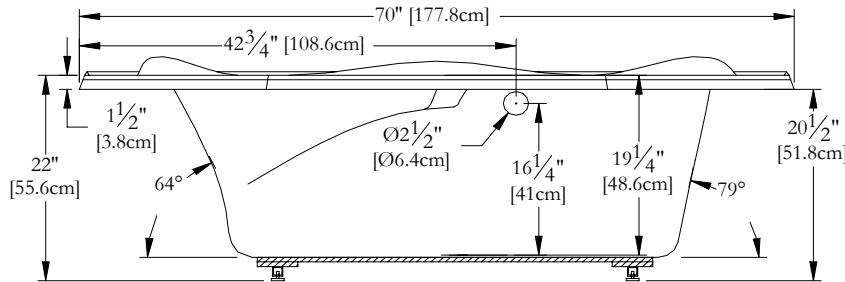

Thetford Mines

TECHNICAL SPECIFICATIONS

Bath name : *Coteau*
Collection : Elegance Collection
Dimensions : 49 X 49 X 22
Gallon capacity : 48

NO SKIRT IS AVAILABLE FOR THIS MODEL

TOP VIEW

* In compliance with CSA standards, all interior bath measurements taken 4" [10 cm] from the floor.

* Total height for soaker is equal to total height of this line drawing less ± 1" [2,5 cm].

* All measurements are precise to ±1/4" [0.63 cm]. Technical specifications are subject to change without prior notice.

FRONT

Defaulting positions

Pump

Blower

Grab bar

Keypad

Mood light

* Defaulting positions on above ACCESSORIES AND OPTIONS are approximative locations.

Océania Baths inc.
8, rue Patrice Côté
Trois-Pistoles (Québec)
Canada, G0L 4K0

Info-Line
1-888-851-8918
1-877-332-4224

Fax
1-877-880-8918
1-866-460-4334

Home Office:
Océania Baths inc.
591, avenue des Entreprises
Thetford Mines (Québec)
Canada, G6H 4B2

www.oceaniabaths.com