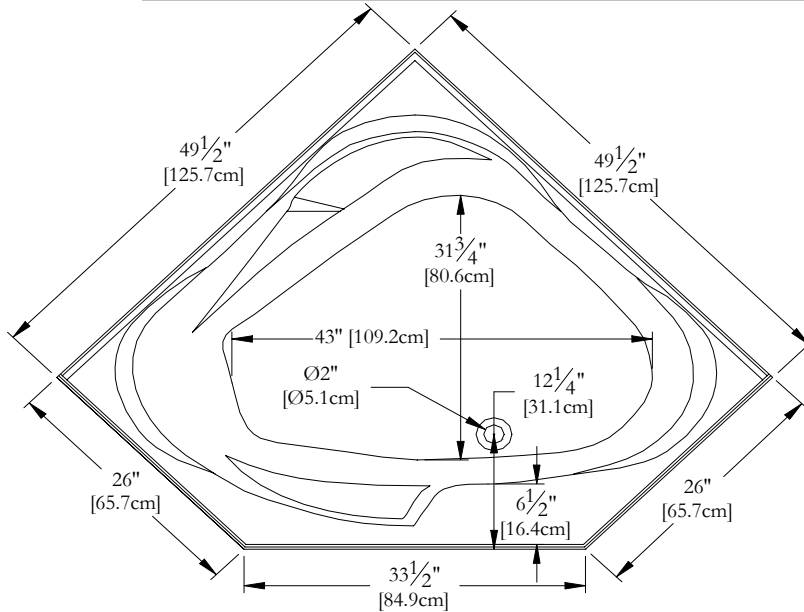

Thetford Mines

TECHNICAL SPECIFICATIONS

Bath name : *Coteau*
 Collection : Elegance Collection
 Dimensions : 49 X 49 X 22
 Gallon capacity : 48

NO SKIRT IS AVAILABLE FOR THIS MODEL

TOP VIEW

* In compliance with CSA standards, all interior bath measurements taken 4" [10 cm] from the floor.

* Total height for soaker is equal to total height of this line drawing less ± 1" [2,5 cm].

* All measurements are precise to ±1/4" [0.63 cm]. Technical specifications are subject to change without prior notice.