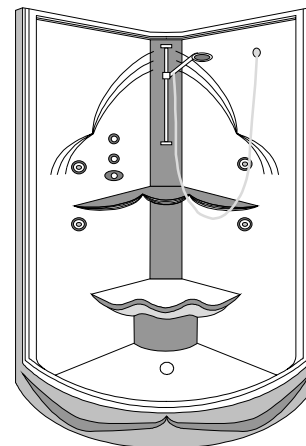

TECHNICAL SPECIFICATIONS

Shower Name : **Cumulus 36 [1 piece]**
 Collection : Shower Collection
 Dimensions : **36 X 36 X 77**

FRONT VIEW

TOP VIEW

* All measurements are precise to $\pm 1/4$ " [0.63 cm]. Technical specifications are subject to change without prior notice.

HYDRO SHOWER SYSTEM

* Optional Hydro-Massage systems are factory pre-plumbed as illustrated.

* Please specify **RIGHT** or **LEFT** on order for valve installation. Left hand shown.