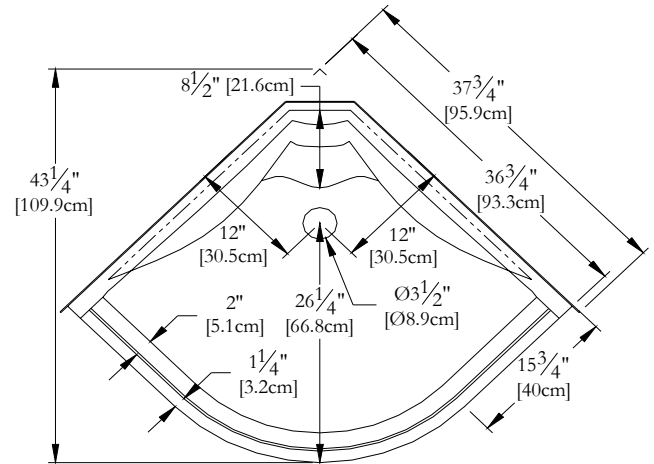

TECHNICAL SPECIFICATIONS

Shower Name : **Cumulus 36 [1 piece]**
 Collection : Shower Collection
 Dimensions : **36 X 36 X 77**

FRONT VIEW

TOP VIEW

* All measurements are precise to $\pm 1/4$ " [0.63 cm]. Technical specifications are subject to change without prior notice.

HYDRO SHOWER SYSTEM

* Optional Hydro-Massage systems are factory pre-plumbed as illustrated.

* Please specify **RIGHT** or **LEFT** on order for valve installation. Left hand shown.