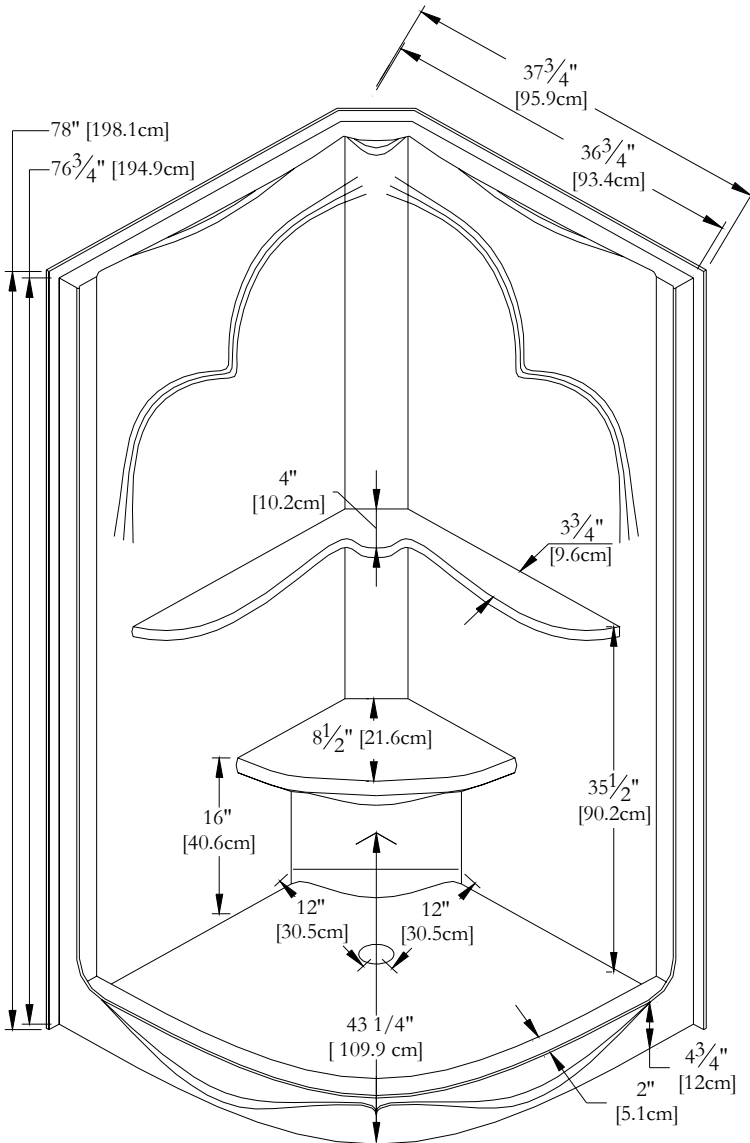

TECHNICAL SPECIFICATIONS

Shower Name : **Cumulus 36 [1 piece]**
 Collection : Shower Collection
 Dimensions : **36 X 36 X 77**

FRONT VIEW

TOP VIEW

* All measurements are precise to $\pm 1/4$ " [0.63 cm]. Technical specifications are subject to change without prior notice.

HYDRO SHOWER SYSTEM

* Optional Hydro-Massage systems are factory pre-plumbed as illustrated.

* Please specify **RIGHT** or **LEFT** on order for valve installation. Left hand shown.