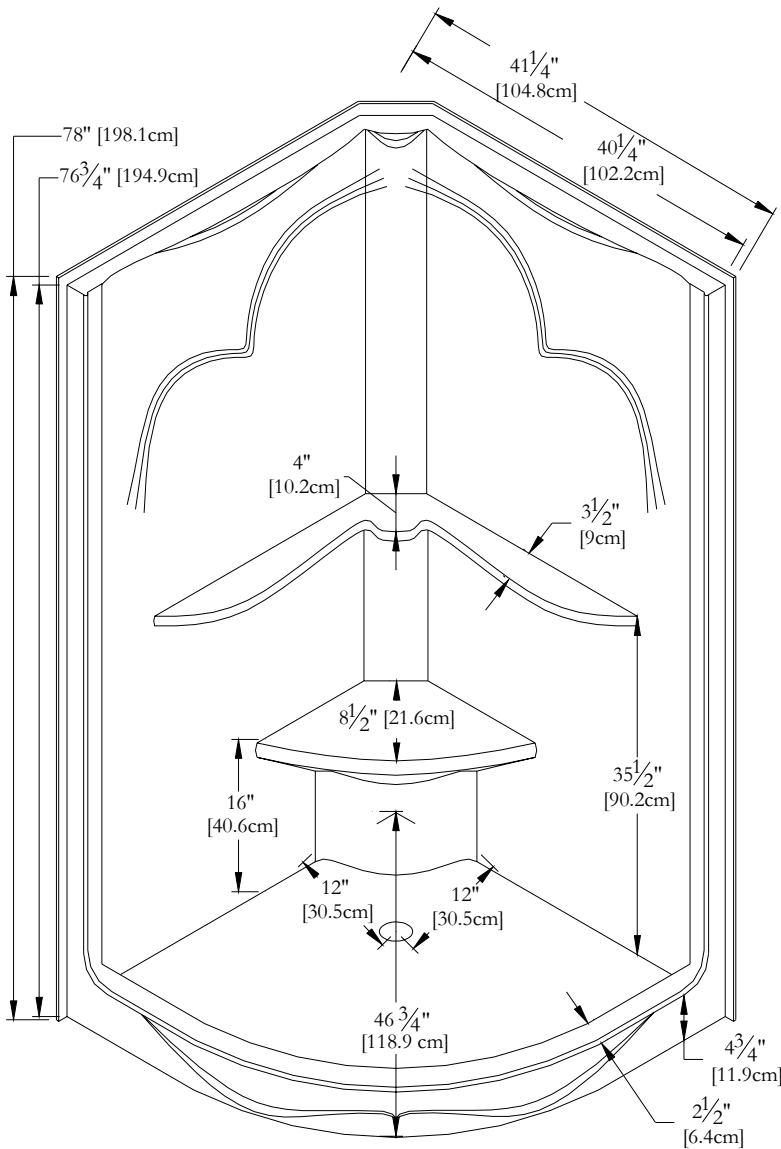

# TECHNICAL SPECIFICATIONS

Shower Name : **Cumulus 40 [1 piece]**  
 Collection : **Shower Collection**  
 Dimensions : **40 X 40 X 77**

Trois-Pistoles

## FRONT VIEW

## TOP VIEW

\* All measurements are precise to  $\pm 1/4"$  [0.63 cm]. Technical specifications are subject to change without prior notice.