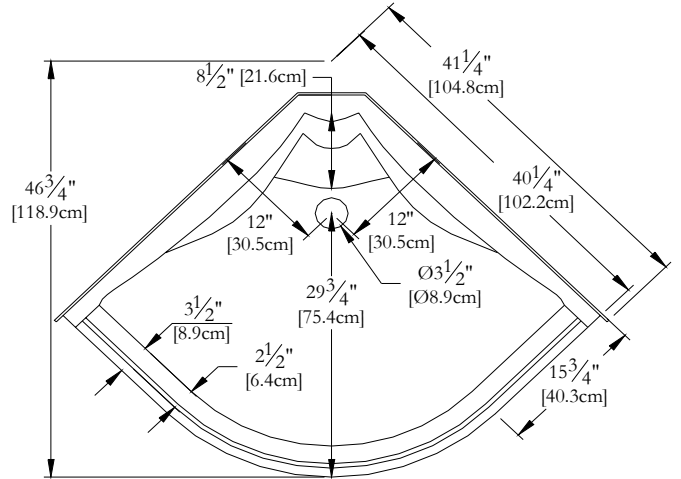

# TECHNICAL SPECIFICATIONS

Shower Name : **Cumulus 40 [1 piece]**  
 Collection : **Shower Collection**  
 Dimensions : **40 X 40 X 77**

Trois-Pistoles

## FRONT VIEW

## TOP VIEW

\* All measurements are precise to  $\pm 1/4"$  [0.63 cm]. Technical specifications are subject to change without prior notice.