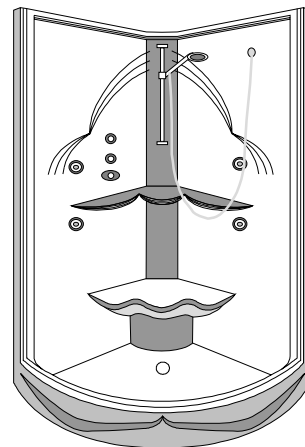

# TECHNICAL SPECIFICATIONS

Shower Name : **Cumulus 40 [1 piece]**  
 Collection : **Shower Collection**  
 Dimensions : **40 X 40 X 77**

Trois-Pistoles

## FRONT VIEW

## TOP VIEW

\* All measurements are precise to  $\pm 1/4"$  [0.63 cm]. Technical specifications are subject to change without prior notice.

## HYDRO SHOWER SYSTEM

\* Optional Hydro-Massage systems are factory pre-plumbed as illustrated.

\* Please specify **RIGHT** or **LEFT** on order for valve installation. Left hand shown.

**Océania Baths inc.**