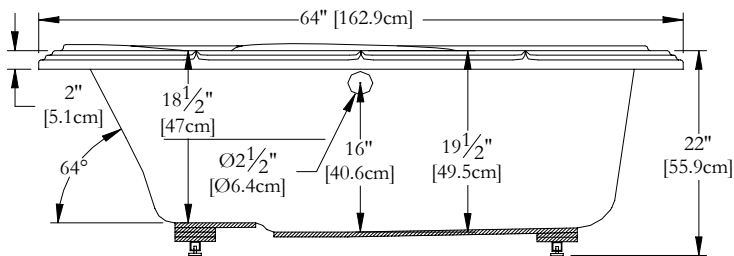

Thetford Mines

TECHNICAL SPECIFICATIONS

Bath name : *Cumulus 55*
Collection : Elegance Collection
Dimensions : 55 X 55 X 22
Gallon capacity : 59

NO SKIRT IS AVAILABLE FOR THIS MODEL

TOP VIEW

* In compliance with CSA standards, all interior bath measurements taken 4" [10 cm] from the floor.

* Total height for soaker is equal to total height of this line drawing less ± 1" [2,5 cm].

* All measurements are precise to ±1/4" [0.63 cm]. Technical specifications are subject to change without prior notice.

FRONT

Defaulting positions

Pump

Blower

Grab bar

Keypad

Mood light

* Defaulting positions on above ACCESSORIES AND OPTIONS are approximative locations.

Océania Baths inc.
8, rue Patrice Côté
Trois-Pistoles (Québec)
Canada, G0L 4K0

Info-Line
1-888-851-8918
1-877-332-4224

Fax
1-877-880-8918
1-866-460-4334

Home Office:
Océania Baths inc.
591, avenue des Entreprises
Thetford Mines (Québec)
Canada, G6H 4B2

www.oceaniabaths.com