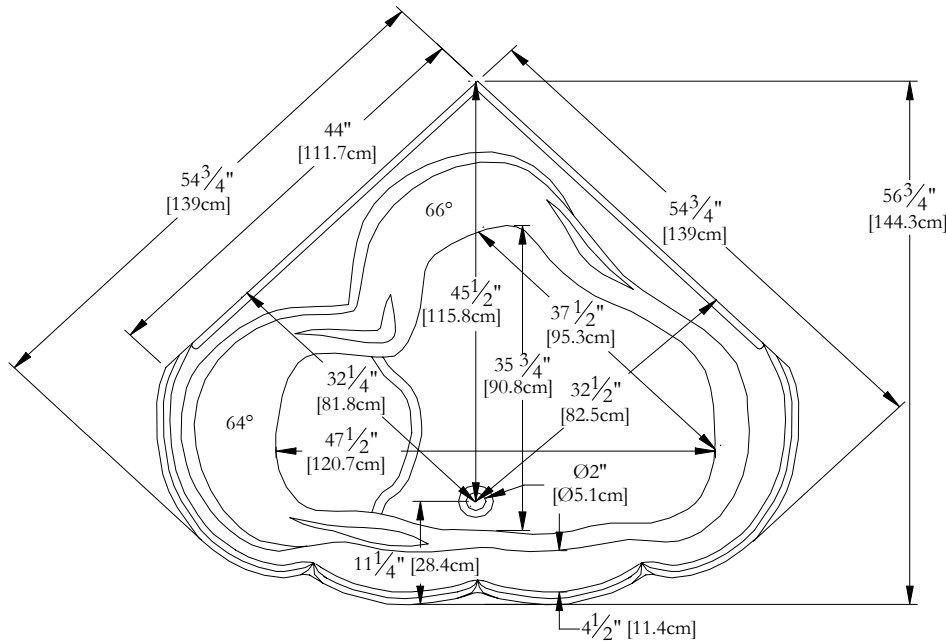

Thetford Mines

TECHNICAL SPECIFICATIONS

Bath name : *Cumulus 55*
 Collection : Elegance Collection
 Dimensions : 55 X 55 X 22
 Gallon capacity : 59

NO SKIRT IS AVAILABLE FOR THIS MODEL

TOP VIEW

* In compliance with CSA standards, all interior bath measurements taken 4" [10 cm] from the floor.

* Total height for soaker is equal to total height of this line drawing less ± 1" [2,5 cm].

* All measurements are precise to ±1/4" [0.63 cm]. Technical specifications are subject to change without prior notice.

FRONT

Defaulting positions

Pump

Blower

Grab bar

Keypad

Mood light

* Defaulting positions on above ACCESSORIES AND OPTIONS are approximative locations.