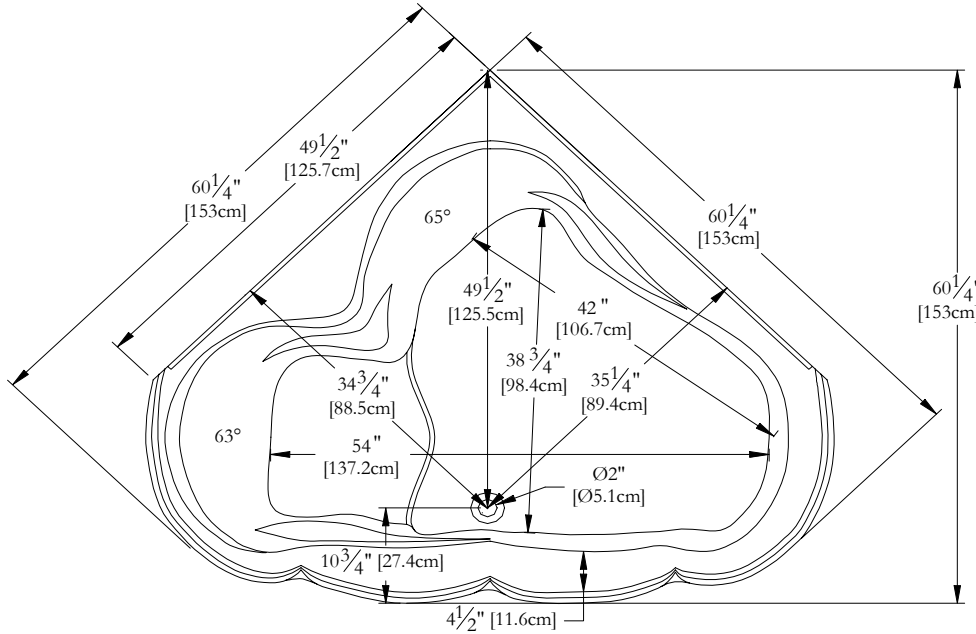

# TECHNICAL SPECIFICATIONS

Bath name : *Cumulus 60*  
 Collection : Elegance Collection  
 Dimensions : 60 X 60 X 22  
 Gallon capacity : 68

**NO SKIRT IS AVAILABLE FOR THIS MODEL**

**TOP VIEW**

\* In compliance with CSA standards, all interior bath measurements taken 4" [10 cm] from the floor.

\* Total height for soaker is equal to total height of this line drawing less ± 1" [2,5 cm].

\* All measurements are precise to ± 1/4" [0.63 cm]. Technical specifications are subject to change without prior notice.