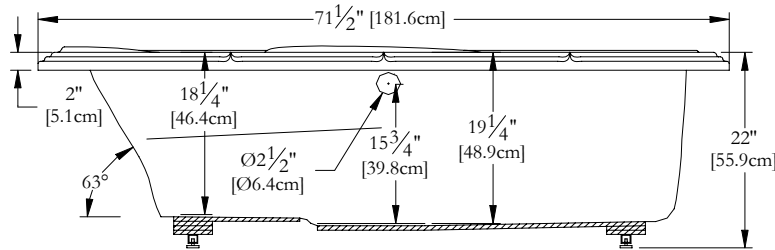

Thetford Mines

TECHNICAL SPECIFICATIONS

Bath name : *Cumulus 60*
Collection : Elegance Collection
Dimensions : 60 X 60 X 22
Gallon capacity : 68

NO SKIRT IS AVAILABLE FOR THIS MODEL

TOP VIEW

* In compliance with CSA standards, all interior bath measurements taken 4" [10 cm] from the floor.

* Total height for soaker is equal to total height of this line drawing less ± 1" [2,5 cm].

* All measurements are precise to ± 1/4" [0.63 cm]. Technical specifications are subject to change without prior notice.

FRONT

Defaulting positions

Pump

Blower

Grab bar

Keypad

Mood light

* Defaulting positions on above ACCESSORIES AND OPTIONS are approximative locations.

Océania Baths inc.
8, rue Patrice Côté
Trois-Pistoles (Québec)
Canada, G0L 4K0

Info-Line
1-888-851-8918
1-877-332-4224

Fax
1-877-880-8918
1-866-460-4334

Home Office:
Océania Baths inc.
591, avenue des Entreprises
Thetford Mines (Québec)
Canada, G6H 4B2

www.oceaniabaths.com