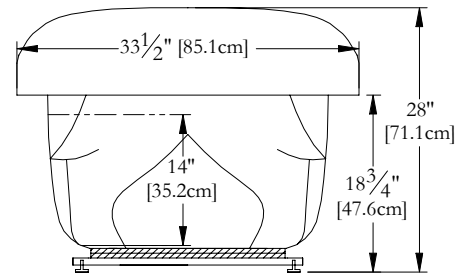

# TECHNICAL SPECIFICATIONS

Bath name : *Delphine*  
 Collection : Elegance Collection  
 Dimensions : 68 X 33 X 28  
 Gallon capacity : 38

**NO SKIRT IS AVAILABLE FOR THIS MODEL**

TOP VIEW

\* In compliance with CSA standards, all interior bath measurements taken 4" [10 cm] from the floor.

\* Total height for soaker is equal to total height of this line drawing less ± 1" [2,5 cm].

\* All measurements are precise to ± 1/4" [0.63 cm]. Technical specifications are subject to change without prior notice.

LENGTH

WIDTH