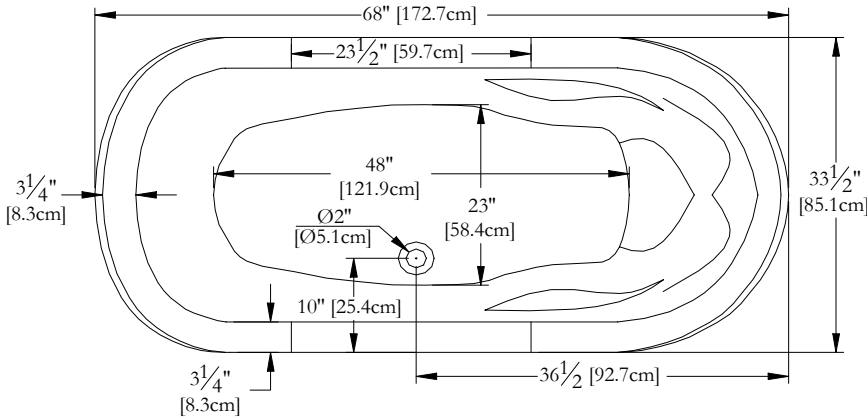

# TECHNICAL SPECIFICATIONS

Bath name : *Delphine*  
 Collection : Elegance Collection  
 Dimensions : 68 X 33 X 28  
 Gallon capacity : 38

**NO SKIRT IS AVAILABLE FOR THIS MODEL**

TOP VIEW

\* In compliance with CSA standards, all interior bath measurements taken 4" [10 cm] from the floor.

\* Total height for soaker is equal to total height of this line drawing less ± 1" [2,5 cm].

\* All measurements are precise to ± 1/4" [0.63 cm]. Technical specifications are subject to change without prior notice.

LENGTH

WIDTH