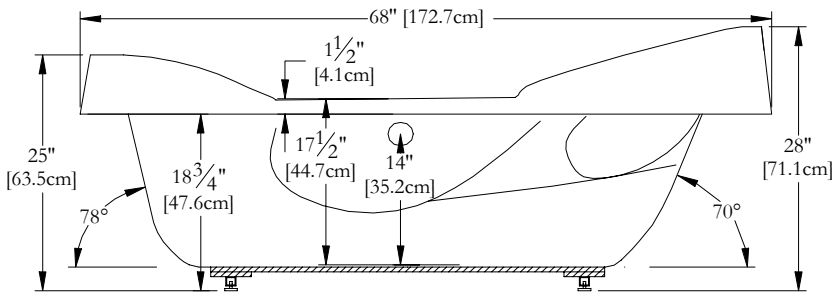

# TECHNICAL SPECIFICATIONS

Bath name : *Delphine*  
 Collection : Elegance Collection  
 Dimensions : 68 X 33 X 28  
 Gallon capacity : 38

**NO SKIRT IS AVAILABLE FOR THIS MODEL**

TOP VIEW

\* In compliance with CSA standards, all interior bath measurements taken 4" [10 cm] from the floor.

\* Total height for soaker is equal to total height of this line drawing less ± 1" [2,5 cm].

\* All measurements are precise to ± 1/4" [0.63 cm]. Technical specifications are subject to change without prior notice.

LENGTH

WIDTH