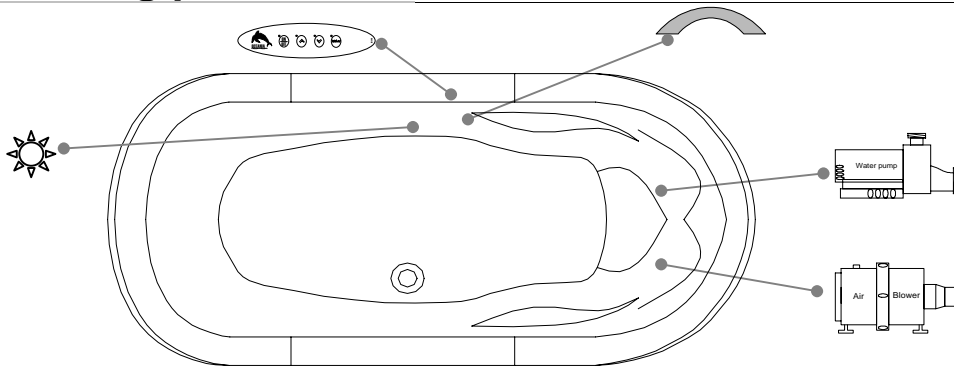

# TECHNICAL SPECIFICATIONS

Bath name : *Delphine*  
 Collection : Elegance Collection  
 Dimensions : 68 X 33 X 28  
 Gallon capacity : 38

**NO SKIRT IS AVAILABLE FOR THIS MODEL**

TOP VIEW

\* In compliance with CSA standards, all interior bath measurements taken 4" [10 cm] from the floor.

\* Total height for soaker is equal to total height of this line drawing less ± 1" [2,5 cm].

\* All measurements are precise to ± 1/4" [0.63 cm]. Technical specifications are subject to change without prior notice.

LENGTH

WIDTH

## Defaulting positions

Pump

Blower

Grab bar

Keypad

Mood light

\* Defaulting positions on above ACCESSORIES AND OPTIONS are approximative locations.

**Océania Baths inc.**  
 8, rue Patrice Côté  
 Trois-Pistoles (Québec)  
 Canada, G0L 4K0