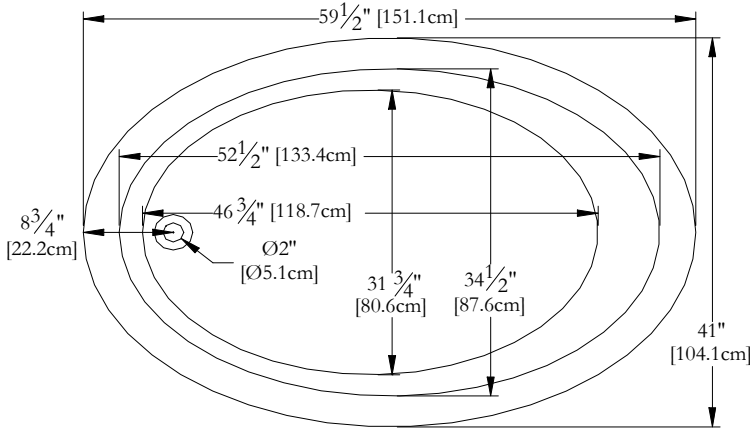

Thetford Mines

TECHNICAL SPECIFICATIONS

Bath name : *Destiny*
 Collection : Harmony Collection
 Dimensions : 60 X 41 X 24
 Gallon capacity : 68

NO SKIRT IS AVAILABLE FOR THIS MODEL

TOP VIEW

* In compliance with CSA standards, all interior bath measurements taken 4" [10 cm] from the floor.

* Total height for soaker is equal to total height of this line drawing less ± 1" [2,5 cm].

* All measurements are precise to ± 1/4" [0.63 cm]. Technical specifications are subject to change without prior notice.

LENGTH

WIDTH

Defaulting positions

-  Pump
-  Blower
-  Grab bar
-  Keypad
-  Mood light

* Defaulting positions on above ACCESSORIES AND OPTIONS are approximative locations.

Océania Baths inc.
 8, rue Patrice Côté
 Trois-Pistoles (Québec)
 Canada, G0L 4K0