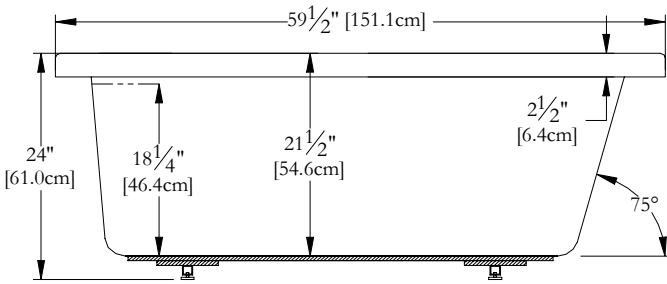

Thetford Mines

TECHNICAL SPECIFICATIONS

Bath name : *Destiny*
 Collection : Harmony Collection
 Dimensions : 60 X 41 X 24
 Gallon capacity : 68

NO SKIRT IS AVAILABLE FOR THIS MODEL

TOP VIEW

* In compliance with CSA standards, all interior bath measurements taken 4" [10 cm] from the floor.

* Total height for soaker is equal to total height of this line drawing less ± 1" [2,5 cm].

* All measurements are precise to ± 1/4" [0.63 cm]. Technical specifications are subject to change without prior notice.

LENGTH

WIDTH

Defaulting positions

-  Pump
-  Blower
-  Grab bar
-  Keypad
-  Mood light

* Defaulting positions on above ACCESSORIES AND OPTIONS are approximative locations.

Océania Baths inc.
 8, rue Patrice Côté
 Trois-Pistoles (Québec)
 Canada, G0L 4K0