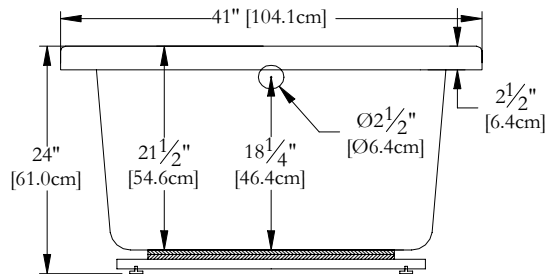

Thetford Mines

TECHNICAL SPECIFICATIONS

Bath name : *Destiny*
 Collection : Harmony Collection
 Dimensions : 60 X 41 X 24
 Gallon capacity : 68

NO SKIRT IS AVAILABLE FOR THIS MODEL

TOP VIEW

* In compliance with CSA standards, all interior bath measurements taken 4" [10 cm] from the floor.

* Total height for soaker is equal to total height of this line drawing less ± 1" [2,5 cm].

* All measurements are precise to ± 1/4" [0.63 cm]. Technical specifications are subject to change without prior notice.

LENGTH

WIDTH

Defaulting positions

-  Pump
-  Blower
-  Grab bar
-  Keypad
-  Mood light

* Defaulting positions on above ACCESSORIES AND OPTIONS are approximative locations.

Océania Baths inc.
 8, rue Patrice Côté
 Trois-Pistoles (Québec)
 Canada, G0L 4K0