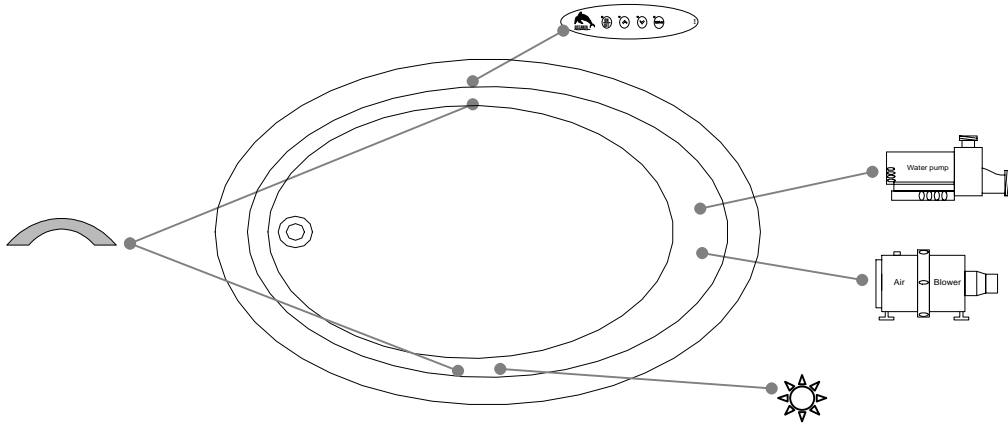

Thetford Mines

TECHNICAL SPECIFICATIONS

Bath name : *Destiny*
 Collection : Harmony Collection
 Dimensions : 60 X 41 X 24
 Gallon capacity : 68

NO SKIRT IS AVAILABLE FOR THIS MODEL

TOP VIEW

* In compliance with CSA standards, all interior bath measurements taken 4" [10 cm] from the floor.

* Total height for soaker is equal to total height of this line drawing less ± 1" [2,5 cm].

* All measurements are precise to ± 1/4" [0.63 cm]. Technical specifications are subject to change without prior notice.

LENGTH

WIDTH

Defaulting positions

-  Pump
-  Blower
-  Grab bar
-  Keypad
-  Mood light

* Defaulting positions on above ACCESSORIES AND OPTIONS are approximative locations.

Océania Baths inc.
 8, rue Patrice Côté
 Trois-Pistoles (Québec)
 Canada, G0L 4K0