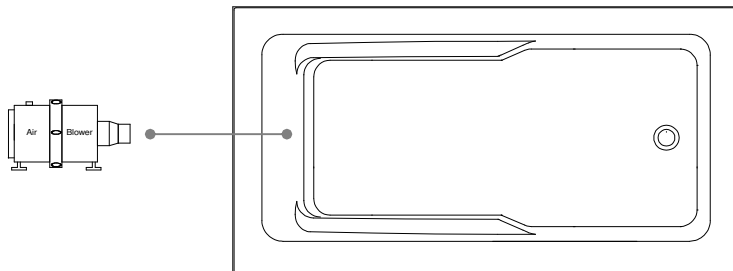

# TECHNICAL SPECIFICATIONS

Bath name : *EC60CA01 Right*  
 Collection : Entrée Collection  
 Dimensions : 60 X 32 X 18 1/4  
 Gallon capacity : 38

**SKIRT AND TILE FLANGE ARE INTEGRATED FOR THIS MODEL  
 KEYPAD UNINSTALLED ON THIS MODEL UNLESS OTHERWISE SPECIFIED**

**TOP VIEW**

\* In compliance with CSA standards, all interior bath measurements taken 4" [10 cm] from the floor.

\*300 watts heating element

\* All measurements are precise to ±1/4" [0.63 cm]. Technical specifications are subject to change without prior notice.

## Defaulting positions

**Blower**

**Keypad**

\* Defaulting positions on above ACCESSORIES AND OPTIONS are approximative locations.

**Océania Baths inc.**  
 8, rue Patrice Côté  
 Trois-Pistoles (Québec)  
 Canada, G0L 4K0