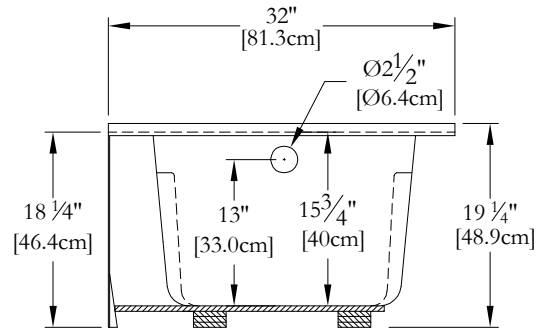

Thetford Mines

TECHNICAL SPECIFICATIONS

Bath name : *EC60CA01 Right*
Collection : Entrée Collection
Dimensions : 60 X 32 X 18 1/4
Gallon capacity : 38

**SKIRT AND TILE FLANGE ARE INTEGRATED FOR THIS MODEL
KEYPAD UNINSTALLED ON THIS MODEL UNLESS OTHERWISE SPECIFIED**

TOP VIEW

* In compliance with CSA standards, all interior bath measurements taken 4" [10 cm] from the floor.

*300 watts heating element

* All measurements are precise to ±1/4" [0.63 cm]. Technical specifications are subject to change without prior notice.

*Base delivered with EasyInstall base - without adjustable feet

*No water detectors

*Five year warranty, 1 year Parts & Labor

*Only available in white

*Variable speed air blower

LENGTH

WIDTH

Defaulting positions

Blower

Keypad

* Defaulting positions on above ACCESSORIES AND OPTIONS are approximative locations.

Océania Baths inc.
8, rue Patrice Côté
Trois-Pistoles (Québec)
Canada, G0L 4K0

Info-Line
1-888-851-8918
1-877-332-4224

Fax
1-877-880-8918
1-866-460-4334

Home Office:
Océania Baths inc.
591, avenue des Entreprises
Thetford Mines (Québec)
Canada, G6H 4B2

www.oceaniabaths.com