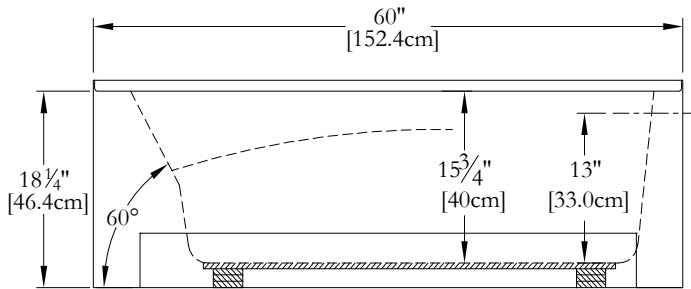

* In compliance with CSA standards, all interior bath measurements taken 4" [10 cm] from the floor.

*300 watts heating element

* All measurements are precise to ±1/4" [0.63 cm]. Technical specifications are subject to change without prior notice.

*Base delivered with EasyInstall base - without adjustable feet

*No water detectors

*Five year warranty, 1 year Parts & Labor

*Only available in white

*Variable speed air blower

LENGTH