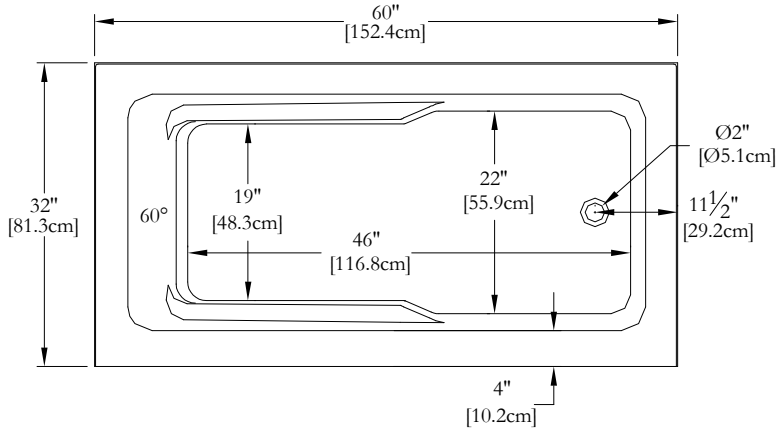

# TECHNICAL SPECIFICATIONS

Bath name : *EC60CA01 Right*  
 Collection : Entrée Collection  
 Dimensions : 60 X 32 X 18 1/4  
 Gallon capacity : 38

**SKIRT AND TILE FLANGE ARE INTEGRATED FOR THIS MODEL  
 KEYPAD UNINSTALLED ON THIS MODEL UNLESS OTHERWISE SPECIFIED**

**TOP VIEW**

\* In compliance with CSA standards, all interior bath measurements taken 4" [10 cm] from the floor.

\*300 watts heating element

\* All measurements are precise to ±1/4" [0.63 cm]. Technical specifications are subject to change without prior notice.