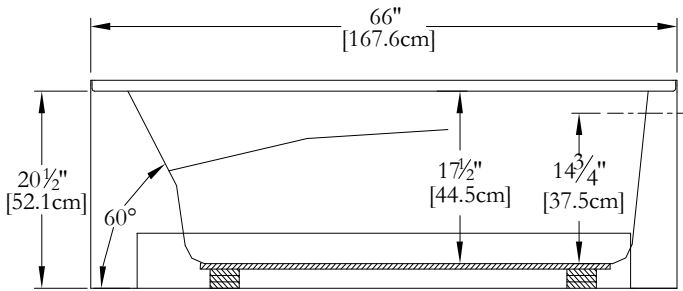

# TECHNICAL SPECIFICATIONS

Bath name : *EC66CA01 Right*  
 Collection : Entrée Collection  
 Dimensions : 66 X 34 X 20 1/2  
 Gallon capacity : 62

**SKIRT AND TILE FLANGE ARE INTEGRATED FOR THIS MODEL  
 KEYPAD UNINSTALLED ON THIS MODEL UNLESS OTHERWISE SPECIFIED**

**TOP VIEW**

- \* In compliance with CSA standards, all interior bath measurements taken 4" [10 cm] from the floor.
- \*300 watts heating element
- \* All measurements are precise to ±1/4" [0.63 cm]. Technical specifications are subject to change without prior notice.
- \*Base delivered with EasyInstall base - without adjustable feet
- \*No water detectors
- \*Five year warranty, 1 year Parts & Labor
- \*Only available in white
- \*Variable speed air blower

**LENGTH**

**WIDTH**