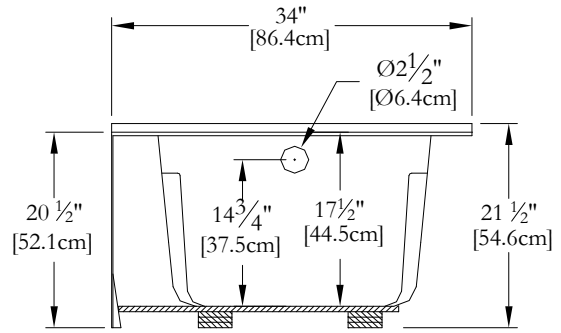

# TECHNICAL SPECIFICATIONS

Bath name : *EC66CA01 Right*  
 Collection : Entrée Collection  
 Dimensions : 66 X 34 X 20 1/2  
 Gallon capacity : 62

**SKIRT AND TILE FLANGE ARE INTEGRATED FOR THIS MODEL  
 KEYPAD UNINSTALLED ON THIS MODEL UNLESS OTHERWISE SPECIFIED**

**TOP VIEW**

- \* In compliance with CSA standards, all interior bath measurements taken 4" [10 cm] from the floor.
- \*300 watts heating element
- \* All measurements are precise to ±1/4" [0.63 cm]. Technical specifications are subject to change without prior notice.
- \*Base delivered with EasyInstall base - without adjustable feet
- \*No water detectors
- \*Five year warranty, 1 year Parts & Labor
- \*Only available in white
- \*Variable speed air blower

**LENGTH**

**WIDTH**