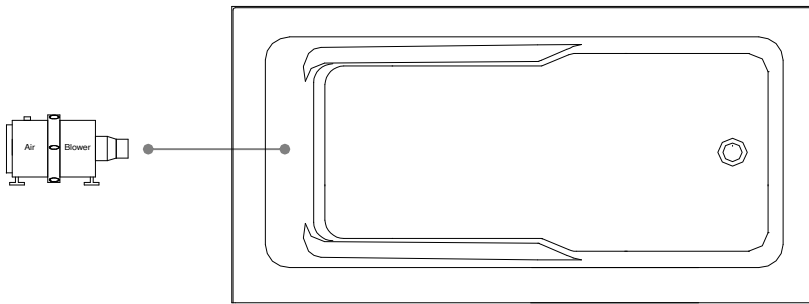

Defaulting positions

Blower

Keypad

* Defaulting positions on above ACCESSORIES AND OPTIONS are approximative locations.

Océania Baths inc.
8, rue Patrice Côté
Trois-Pistoles (Québec)
Canada, G0L 4K0

Info-Line
1-888-851-8918
1-877-332-4224

Fax
1-877-880-8918
1-866-460-4334

Home Office:
Océania Baths inc.
591, avenue des Entreprises
Thetford Mines (Québec)
Canada, G6H 4B2

www.oceaniabaths.com