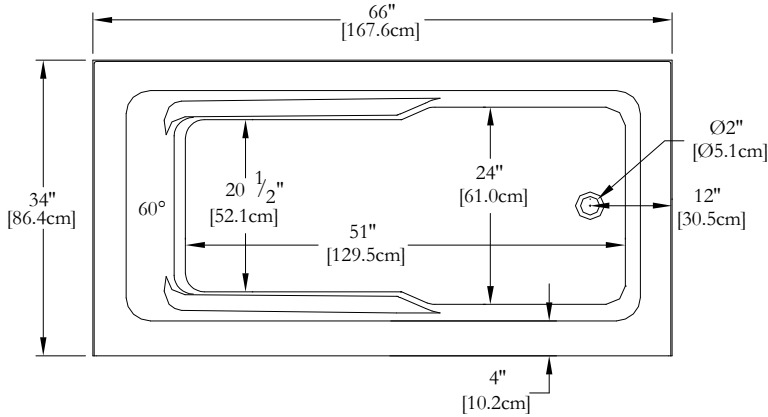

# TECHNICAL SPECIFICATIONS

Bath name : *EC66CA01 Right*  
 Collection : Entrée Collection  
 Dimensions : 66 X 34 X 20 1/2  
 Gallon capacity : 62

**SKIRT AND TILE FLANGE ARE INTEGRATED FOR THIS MODEL  
 KEYPAD UNINSTALLED ON THIS MODEL UNLESS OTHERWISE SPECIFIED**

**TOP VIEW**

- \* In compliance with CSA standards, all interior bath measurements taken 4" [10 cm] from the floor.
- \*300 watts heating element
- \* All measurements are precise to ±1/4" [0.63 cm]. Technical specifications are subject to change without prior notice.
- \*Base delivered with EasyInstall base - without adjustable feet
- \*No water detectors
- \*Five year warranty, 1 year Parts & Labor
- \*Only available in white
- \*Variable speed air blower

**LENGTH**

**WIDTH**