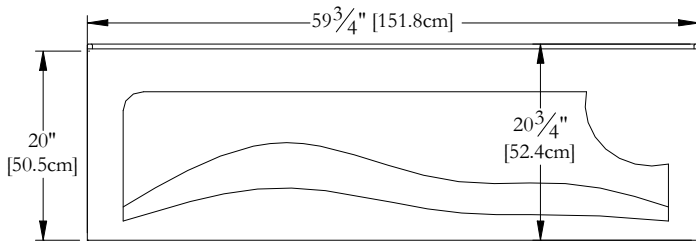

* In compliance with CSA standards, all interior bath measurements taken 4" [10 cm] from the floor.

*300 watts heating element

* In compliance with CSA standards, all interior bath measurements taken 4" [10 cm] from the floor.

*Base delivered with EasyInstall base - without adjustable feet

*No water detectors

*Five year warranty, 1 year Parts & Labor

*Only available in white

*Variable speed air blower

LENGTH