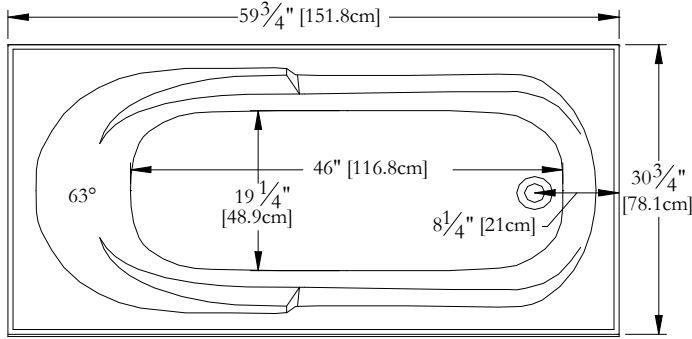

Trois-Pistoles

TECHNICAL SPECIFICATIONS

Bath name : *Right EF60CA01*
 Collection : Entrée Collection
 Dimensions : 60 X 31 X 20
 Gallon capacity : 33

**SKIRT AND TILE FLANGE ARE INTEGRATED FOR THIS MODEL
 KEYPAD UNINSTALLED ON THIS MODEL UNLESS OTHERWISE SPECIFIED**

TOP VIEW

* In compliance with CSA standards, all interior bath measurements taken 4" [10 cm] from the floor.

*300 watts heating element

* In compliance with CSA standards, all interior bath measurements taken 4" [10 cm] from the floor.