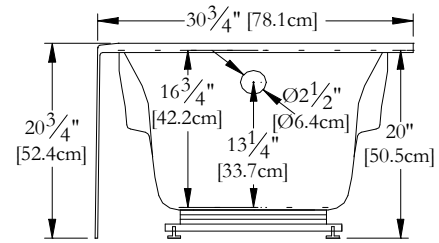

Trois-Pistoles

TECHNICAL SPECIFICATIONS

Bath name : *Right EF60CA01*
Collection : Entrée Collection
Dimensions : 60 X 31 X 20
Gallon capacity : 33

**SKIRT AND TILE FLANGE ARE INTEGRATED FOR THIS MODEL
KEYPAD UNINSTALLED ON THIS MODEL UNLESS OTHERWISE SPECIFIED**

TOP VIEW

* In compliance with CSA standards, all interior bath measurements taken 4" [10 cm] from the floor.

*300 watts heating element

* In compliance with CSA standards, all interior bath measurements taken 4" [10 cm] from the floor.

*Base delivered with EasyInstall base - without adjustable feet

*No water detectors

*Five year warranty, 1 year Parts & Labor

*Only available in white

*Variable speed air blower

LENGTH

WIDTH

Defaulting positions

Blower

Grab bar

Keypad

* Defaulting positions on above ACCESSORIES AND OPTIONS are approximative locations.

Océania Baths inc.
8, rue Patrice Côté
Trois-Pistoles (Québec)
Canada, G0L 4K0

Info-Line
1-888-851-8918
1-877-332-4224

Fax
1-877-880-8918
1-866-460-4334

Home Office:
Océania Baths inc.
591, avenue des Entreprises
Thetford Mines (Québec)
Canada, G6H 4B2

www.oceaniabaths.com