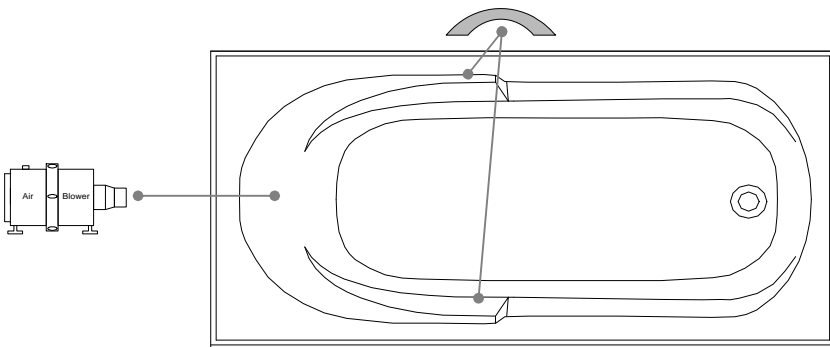

Trois-Pistoles

TECHNICAL SPECIFICATIONS

Bath name : *Right EF60CA01*
 Collection : Entrée Collection
 Dimensions : 60 X 31 X 20
 Gallon capacity : 33

**SKIRT AND TILE FLANGE ARE INTEGRATED FOR THIS MODEL
 KEYPAD UNINSTALLED ON THIS MODEL UNLESS OTHERWISE SPECIFIED**

TOP VIEW

* In compliance with CSA standards, all interior bath measurements taken 4" [10 cm] from the floor.

*300 watts heating element

* In compliance with CSA standards, all interior bath measurements taken 4" [10 cm] from the floor.

*Base delivered with EasyInstall base - without adjustable feet

*No water detectors

*Five year warranty, 1 year Parts & Labor

*Only available in white

*Variable speed air blower

LENGTH

WIDTH

Defaulting positions