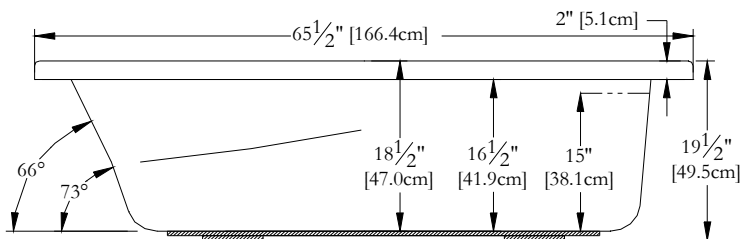

TECHNICAL SPECIFICATIONS

Bath name : **EK66CA01**
 Collection : **Entrée Collection**
 Dimensions : **65 X 36 X 19 1/2**
 Gallon capacity : **45**

Trois-Pistoles

KEYPAD UNINSTALLED WHEN ORDERED WITH A TILE FLANGE

TOP VIEW

* In compliance with CSA standards, all interior bath measurements taken 4" [10 cm] from the floor.

*300 watts heating element

* In compliance with CSA standards, all interior bath measurements taken 4" [10 cm] from the floor.

*Base delivered with EasyInstall base - without adjustable feet

*No water detectors

*Five year warranty, 1 year Parts & Labor

*Only available in white

*Variable speed air blower

LENGTH

WIDTH

IT WILL BE NECESSARY TO LIFT THE TUB TO INSTALL A SKIRT