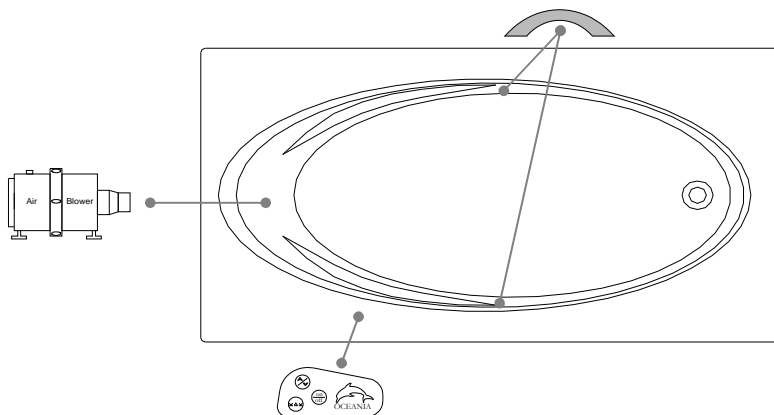

TECHNICAL SPECIFICATIONS

Bath name : **EK66CA01**
 Collection : **Entrée Collection**
 Dimensions : **65 X 36 X 19 1/2**
 Gallon capacity : **45**

Trois-Pistoles

KEYPAD UNINSTALLED WHEN ORDERED WITH A TILE FLANGE

TOP VIEW

* In compliance with CSA standards, all interior bath measurements taken 4" [10 cm] from the floor.

*300 watts heating element

* In compliance with CSA standards, all interior bath measurements taken 4" [10 cm] from the floor.

*Base delivered with EasyInstall base - without adjustable feet

*No water detectors

*Five year warranty, 1 year Parts & Labor

*Only available in white

*Variable speed air blower

LENGTH

WIDTH

IT WILL BE NECESSARY TO LIFT THE TUB TO INSTALL A SKIRT

Defaulting positions

Blower

Grab bar

Keypad

* Defaulting positions on above ACCESSORIES AND OPTIONS are approximative locations.

Océania Baths inc.
 8, rue Patrice Côté
 Trois-Pistoles (Québec)
 Canada, G0L 4K0