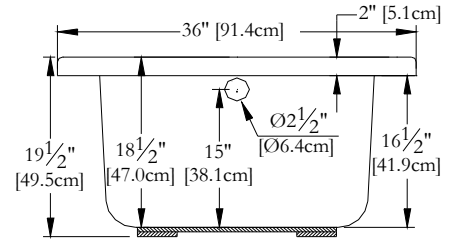

WIDTH

IT WILL BE NECESSARY TO LIFT THE TUB TO INSTALL A SKIRT