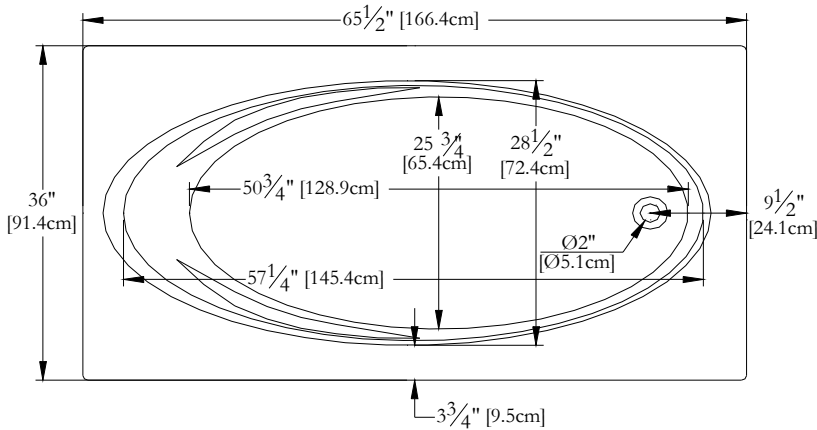

TECHNICAL SPECIFICATIONS

Bath name : **EK66CA01**
 Collection : **Entrée Collection**
 Dimensions : **65 X 36 X 19 1/2**
 Gallon capacity : **45**

Trois-Pistoles

KEYPAD UNINSTALLED WHEN ORDERED WITH A TILE FLANGE

TOP VIEW

* In compliance with CSA standards, all interior bath measurements taken 4" [10 cm] from the floor.

*300 watts heating element

* In compliance with CSA standards, all interior bath measurements taken 4" [10 cm] from the floor.