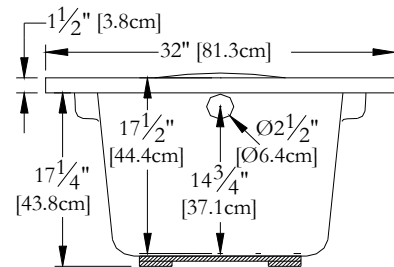

WIDTH

IT WILL BE NECESSARY TO LIFT THE TUB TO INSTALL A SKIRT