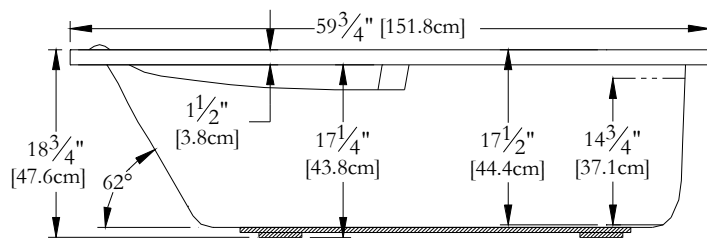

* In compliance with CSA standards, all interior bath measurements taken 4" [10 cm] from the floor.

*300 watts heating element

* In compliance with CSA standards, all interior bath measurements taken 4" [10 cm] from the floor.

*Base delivered with EasyInstall base - without adjustable feet

*No water detectors

*Five year warranty, 1 year Parts & Labor

*Only available in white

*Variable speed air blower

LENGTH