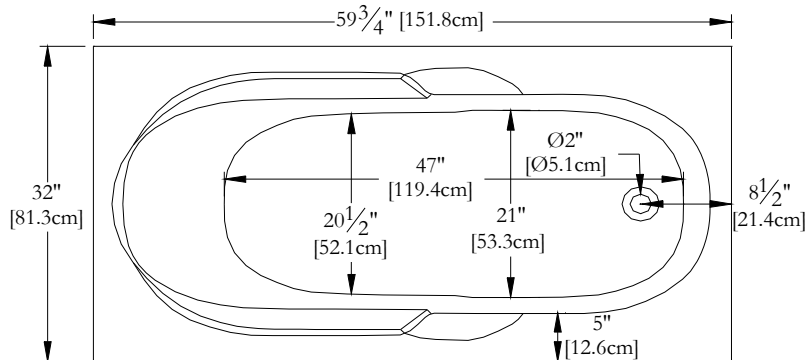

# TECHNICAL SPECIFICATIONS

Bath name : **EL60CA01**  
 Collection : **Entrée Collection**  
 Dimensions : **60 X 32 X 19**  
 Gallon capacity : **33**

Thetford Mines

TOP VIEW

\* In compliance with CSA standards, all interior bath measurements taken 4" [10 cm] from the floor.

\*300 watts heating element

\* In compliance with CSA standards, all interior bath measurements taken 4" [10 cm] from the floor.

\*Base delivered with EasyInstall base - without adjustable feet

\*No water detectors