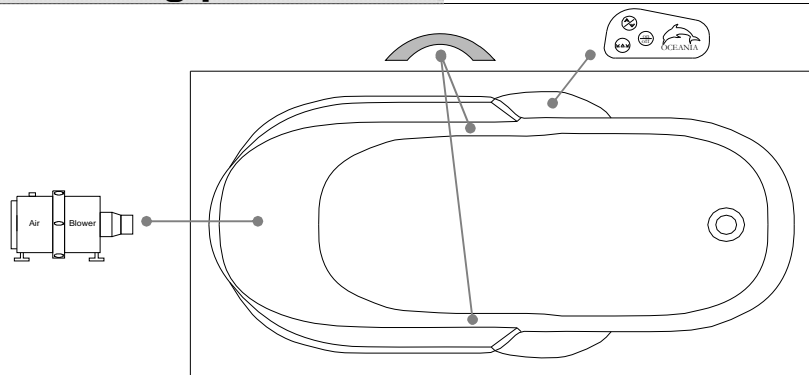

# TECHNICAL SPECIFICATIONS

Bath name : **EL60CA01**  
 Collection : **Entrée Collection**  
 Dimensions : **60 X 32 X 19**  
 Gallon capacity : **33**

Thetford Mines

TOP VIEW

\* In compliance with CSA standards, all interior bath measurements taken 4" [10 cm] from the floor.

\*300 watts heating element

\* In compliance with CSA standards, all interior bath measurements taken 4" [10 cm] from the floor.

\*Base delivered with EasyInstall base - without adjustable feet

\*No water detectors

## Defaulting positions

**Blower**

**Grab bar**

**Keypad**

\* Defaulting positions on above ACCESSORIES AND OPTIONS are approximative locations.

**Océania Baths inc.**  
 8, rue Patrice Côté  
 Trois-Pistoles (Québec)  
 Canada, G0L 4K0