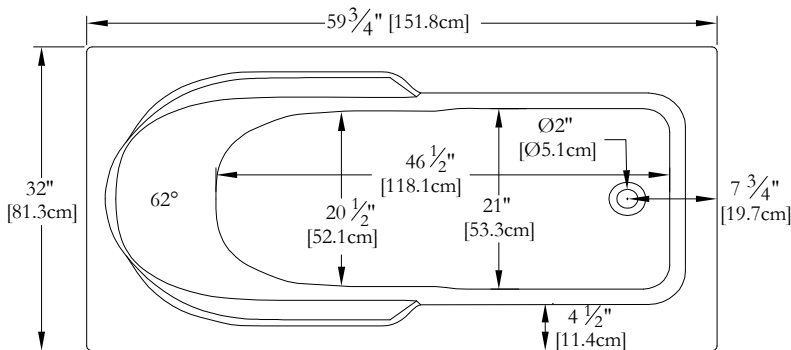

Thetford Mines

TECHNICAL SPECIFICATIONS

Bath name : **EL60CA01**
 Collection : **Entrée Collection**
 Dimensions : **60 X 32 X 18 1/2**
 Gallon capacity : **33**

KEYPAD UNINSTALLED WHEN ORDERED WITH A TILE FLANGE

TOP VIEW

* In compliance with CSA standards, all interior bath measurements taken 4" [10 cm] from the floor.

*300 watts heating element

* In compliance with CSA standards, all interior bath measurements taken 4" [10 cm] from the floor.