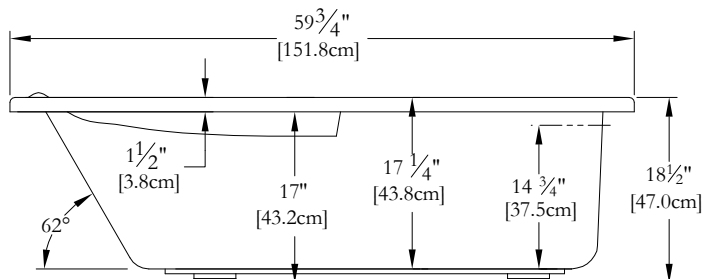

* In compliance with CSA standards, all interior bath measurements taken 4" [10 cm] from the floor.

*300 watts heating element

* In compliance with CSA standards, all interior bath measurements taken 4" [10 cm] from the floor.

*Base delivered with EasyInstall base - without adjustable feet

*No water detectors

*Five year warranty, 1 year Parts & Labor

*Only available in white

*Variable speed air blower

LENGTH