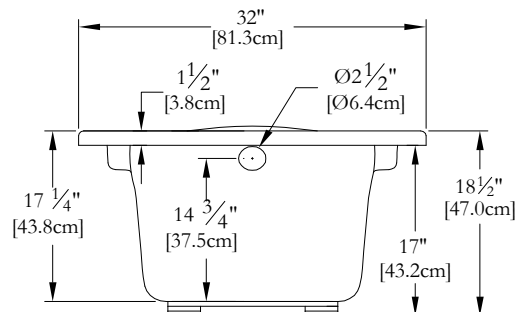

WIDTH

IT WILL BE NECESSARY TO RAISE THE TUB TO INSTALL A SKIRT