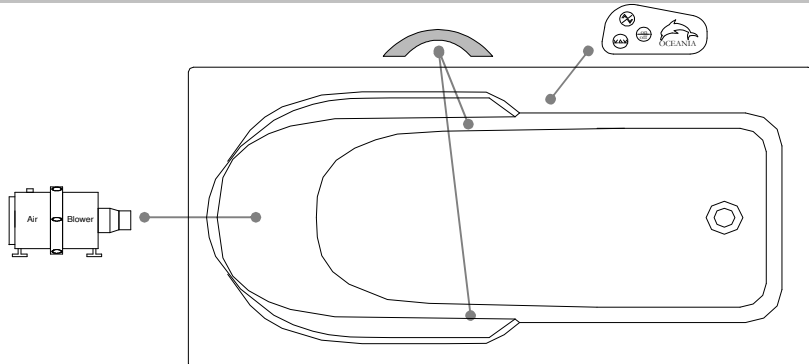

TOP VIEW

* In compliance with CSA standards, all interior bath measurements taken 4" [10 cm] from the floor.

*300 watts heating element

* In compliance with CSA standards, all interior bath measurements taken 4" [10 cm] from the floor.

*Base delivered with EasyInstall base - without adjustable feet

*No water detectors

*Five year warranty, 1 year Parts & Labor

*Only available in white

*Variable speed air blower

LENGTH

WIDTH

IT WILL BE NECESSARY TO RAISE THE TUB TO INSTALL A SKIRT

Defaulting positions

Blower

Grab bar

Keypad

* Defaulting positions on above ACCESSORIES AND OPTIONS are approximative locations.

Océania Baths inc.
 8, rue Patrice Côté
 Trois-Pistoles (Québec)
 Canada, G0L 4K0