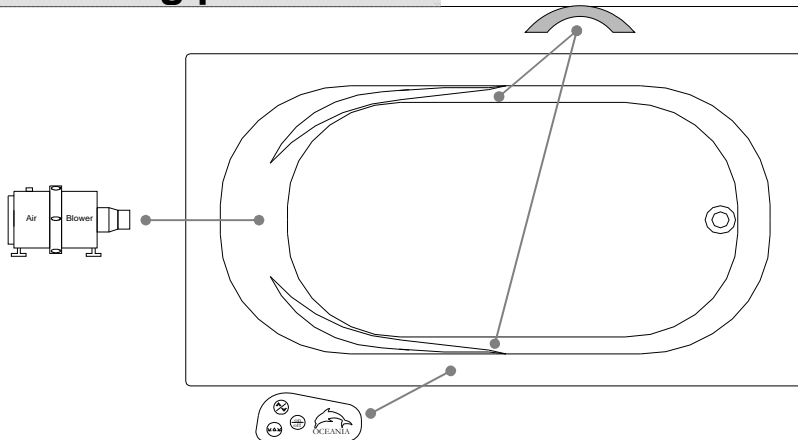

TOP VIEW

- * In compliance with CSA standards, all interior bath measurements taken 4" [10 cm] from the floor.
- *300 watts heating element
- * In compliance with CSA standards, all interior bath measurements taken 4" [10 cm] from the floor.
- *Base delivered with EasyInstall base - without adjustable feet
- *No water detectors
- *Five year warranty, 1 year Parts & Labor
- *Only available in white
- *Variable speed air blower

LENGTH

WIDTH

IT WILL BE NECESSARY TO LIFT THE TUB TO INSTALL A SKIRT

Defaulting positions

Blower

Grab bar

Keypad

* Defaulting positions on above ACCESSORIES AND OPTIONS are approximative locations.