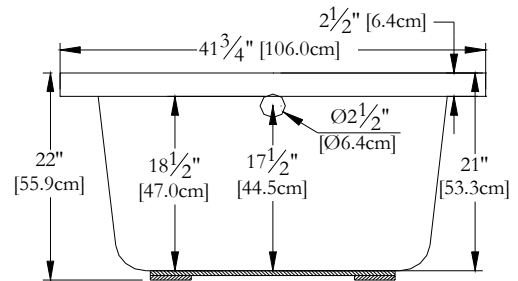

TECHNICAL SPECIFICATIONS

Bath name : **EL72CA01**
 Collection : **Entrée Collection**
 Dimensions : **72 X 42 X 22**
 Gallon capacity : **72**

Trois-Pistoles

KEYPAD UNINSTALLED WHEN ORDERED WITH A TILE FLANGE

TOP VIEW

- * In compliance with CSA standards, all interior bath measurements taken 4" [10 cm] from the floor.
- *300 watts heating element
- * In compliance with CSA standards, all interior bath measurements taken 4" [10 cm] from the floor.
- *Base delivered with EasyInstall base - without adjustable feet
- *No water detectors
- *Five year warranty, 1 year Parts & Labor
- *Only available in white
- *Variable speed air blower

LENGTH

WIDTH

IT WILL BE NECESSARY TO LIFT THE TUB TO INSTALL A SKIRT

Defaulting positions

Blower

Grab bar

Keypad

* Defaulting positions on above ACCESSORIES AND OPTIONS are approximative locations.