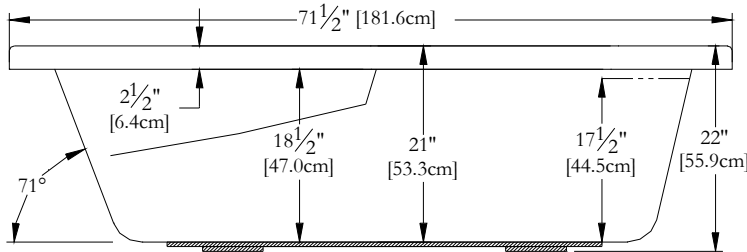

TECHNICAL SPECIFICATIONS

Bath name : **EL72CA01**
 Collection : **Entrée Collection**
 Dimensions : **72 X 42 X 22**
 Gallon capacity : **72**

Trois-Pistoles

KEYPAD UNINSTALLED WHEN ORDERED WITH A TILE FLANGE

TOP VIEW

- * In compliance with CSA standards, all interior bath measurements taken 4" [10 cm] from the floor.
- *300 watts heating element
- * In compliance with CSA standards, all interior bath measurements taken 4" [10 cm] from the floor.
- *Base delivered with EasyInstall base - without adjustable feet
- *No water detectors
- *Five year warranty, 1 year Parts & Labor
- *Only available in white
- *Variable speed air blower

LENGTH

WIDTH

IT WILL BE NECESSARY TO LIFT THE TUB TO INSTALL A SKIRT

Defaulting positions

Blower

Grab bar

Keypad

* Defaulting positions on above ACCESSORIES AND OPTIONS are approximative locations.