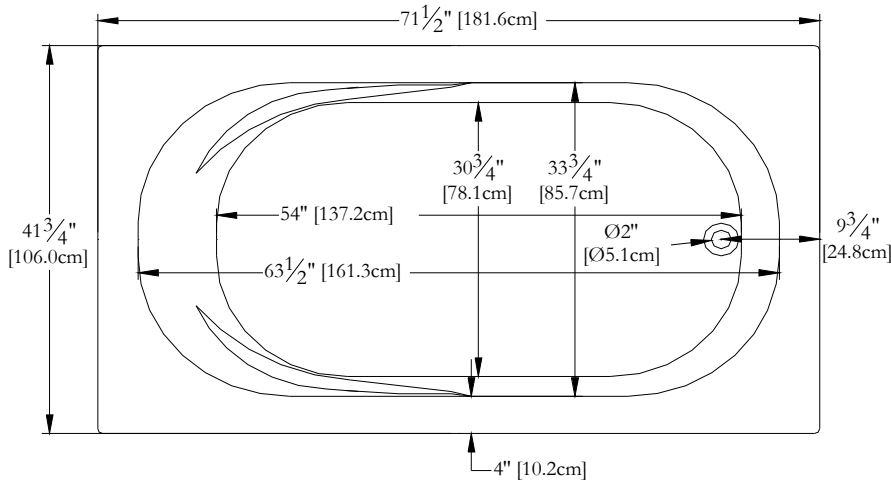

TECHNICAL SPECIFICATIONS

Bath name : **EL72CA01**
 Collection : **Entrée Collection**
 Dimensions : **72 X 42 X 22**
 Gallon capacity : **72**

Trois-Pistoles

KEYPAD UNINSTALLED WHEN ORDERED WITH A TILE FLANGE

TOP VIEW

- * In compliance with CSA standards, all interior bath measurements taken 4" [10 cm] from the floor.
- *300 watts heating element
- * In compliance with CSA standards, all interior bath measurements taken 4" [10 cm] from the floor.
- *Base delivered with EasyInstall base - without adjustable feet
- *No water detectors
- *Five year warranty, 1 year Parts & Labor
- *Only available in white
- *Variable speed air blower

LENGTH

WIDTH

IT WILL BE NECESSARY TO LIFT THE TUB TO INSTALL A SKIRT

Defaulting positions

Blower

Grab bar

Keypad

* Defaulting positions on above ACCESSORIES AND OPTIONS are approximative locations.