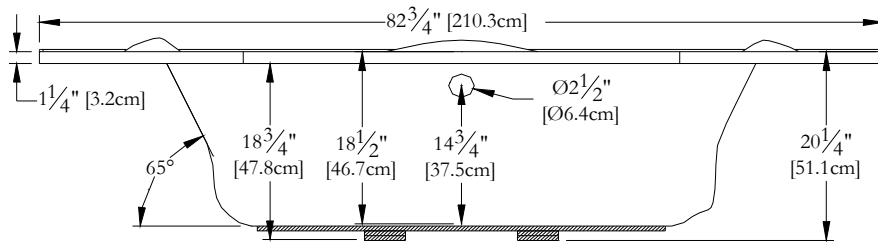

# TECHNICAL SPECIFICATIONS

Bath name : **EM59CA01**  
 Collection : **Entrée Collection**  
 Dimensions : **59 X 59 X 20**  
 Gallon capacity : **49**

**NO SKIRT IS AVAILABLE FOR THIS MODEL**

TOP VIEW

FRONT

\* In compliance with CSA standards, all interior bath measurements taken 4" [10 cm] from the floor.

\*300 watts heating element

\* In compliance with CSA standards, all interior bath measurements taken 4" [10 cm] from the floor.