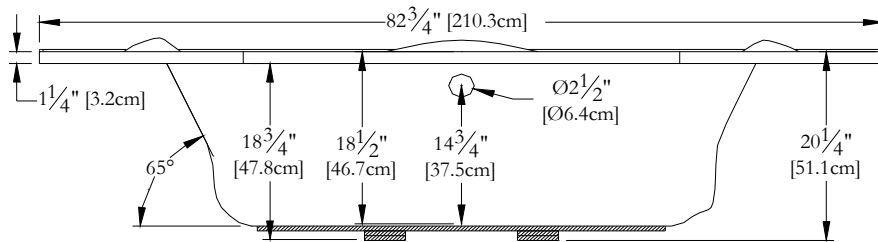

Thetford Mines

TECHNICAL SPECIFICATIONS

Bath name : **EM59CA01**
Collection : **Entrée Collection**
Dimensions : **59 X 59 X 20**
Gallon capacity : **49**

NO SKIRT IS AVAILABLE FOR THIS MODEL

TOP VIEW

* In compliance with CSA standards, all interior bath measurements taken 4" [10 cm] from the floor.

*300 watts heating element

* In compliance with CSA standards, all interior bath measurements taken 4" [10 cm] from the floor.

*Base delivered with EasyInstall base - without adjustable feet

*No water detectors

*Five year warranty, 1 year Parts & Labor

*Only available in white

*Variable speed air blower

FRONT

Defaulting positions

Blower

Grab bar

Keypad

* Defaulting positions on above ACCESSORIES AND OPTIONS are approximative locations.

Océania Baths inc.
8, rue Patrice Côté
Trois-Pistoles (Québec)
Canada, G0L 4K0

Info-Line
1-888-851-8918
1-877-332-4224

Fax
1-877-880-8918
1-866-460-4334

Home Office:
Océania Baths inc.
591, avenue des Entreprises
Thetford Mines (Québec)
Canada, G6H 4B2

www.oceaniabaths.com