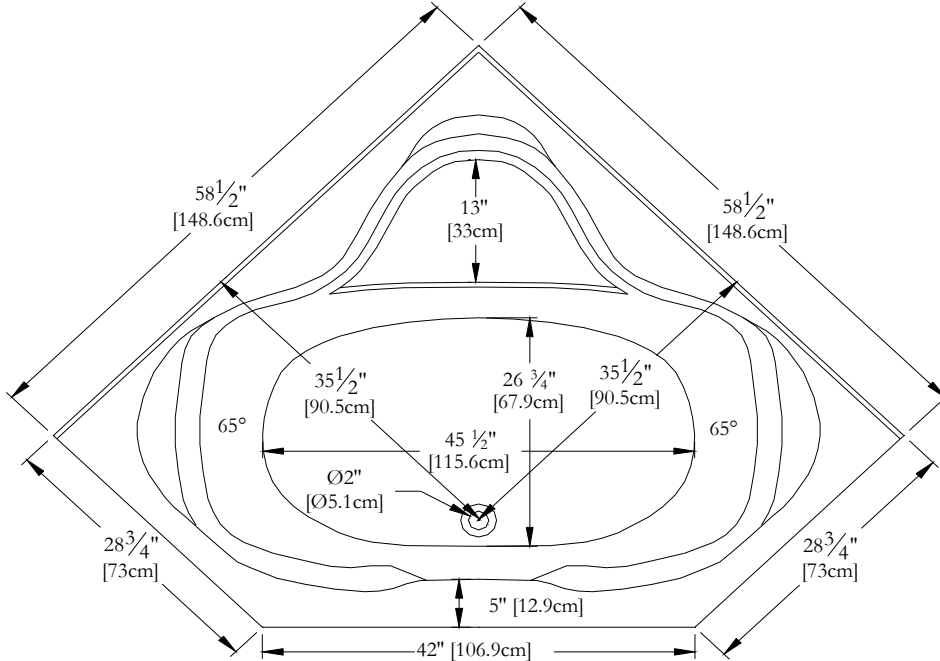

# TECHNICAL SPECIFICATIONS

Bath name : **EM59CA01**  
 Collection : **Entrée Collection**  
 Dimensions : **59 X 59 X 20**  
 Gallon capacity : **49**

**NO SKIRT IS AVAILABLE FOR THIS MODEL**

TOP VIEW

FRONT

\* In compliance with CSA standards, all interior bath measurements taken 4" [10 cm] from the floor.

\*300 watts heating element

\* In compliance with CSA standards, all interior bath measurements taken 4" [10 cm] from the floor.