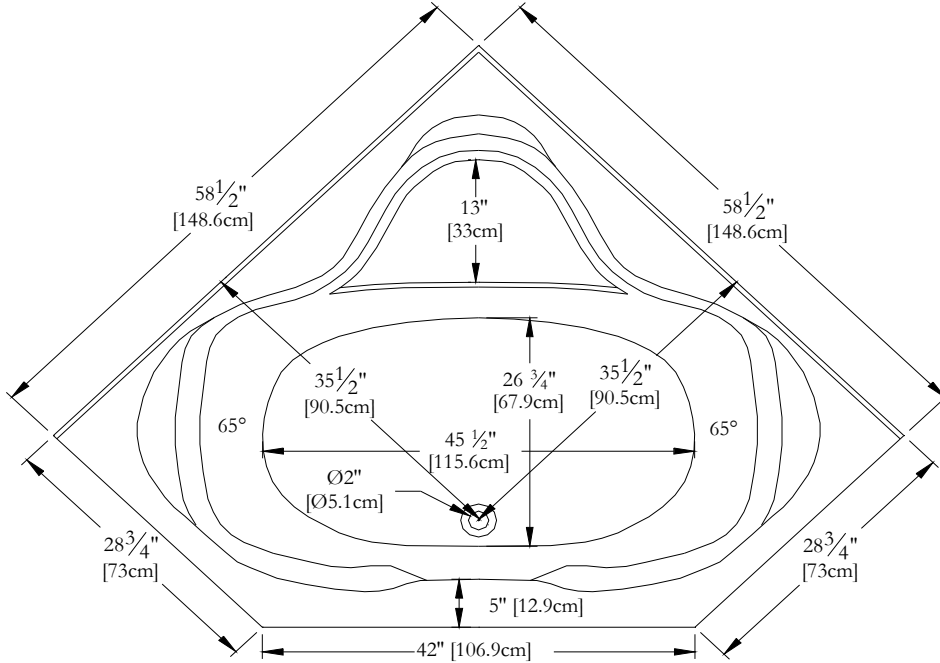

# TECHNICAL SPECIFICATIONS

Bath name : **EM59CA01**  
 Collection : **Entrée Collection**  
 Dimensions : **59 X 59 X 20**  
 Gallon capacity : **49**

**NO SKIRT IS AVAILABLE FOR THIS MODEL**

**TOP VIEW**

\* In compliance with CSA standards, all interior bath measurements taken 4" [10 cm] from the floor.

\*300 watts heating element

\* In compliance with CSA standards, all interior bath measurements taken 4" [10 cm] from the floor.