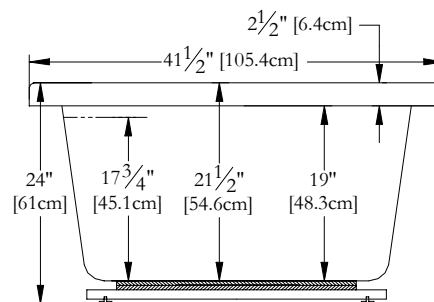

TECHNICAL SPECIFICATIONS

Bath name : *Essential*
 Collection : Harmony Collection
 Dimensions : 65 X 42 X 24
 Gallon capacity : 66

Trois-Pistoles

TOP VIEW

* In compliance with CSA standards, all interior bath measurements taken 4" [10 cm] from the floor.

* Total height for soaker is equal to total height of this line drawing less ± 1" [2,5 cm].

* All measurements are precise to ±1/4" [0.63 cm]. Technical specifications are subject to change without prior notice.

LENGTH

WIDTH

Defaulting positions

-  **Pump**
-  **Blower**
-  **Grab bar**
-  **Keypad**
-  **Mood light**

* Defaulting positions on above ACCESSORIES AND OPTIONS are approximative locations.

Océania Baths inc.
 8, rue Patrice Côté
 Trois-Pistoles (Québec)
 Canada, G0L 4K0