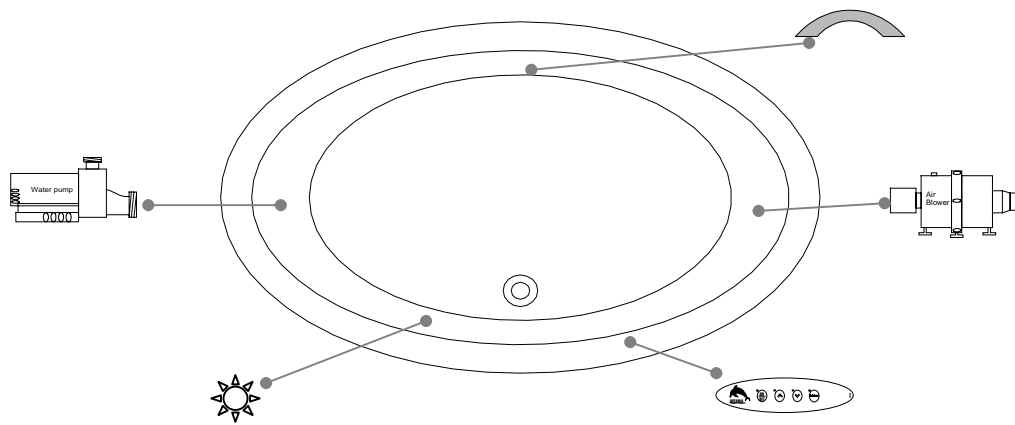

TECHNICAL SPECIFICATIONS

Bath name : *Essential*
 Collection : Harmony Collection
 Dimensions : 65 X 42 X 24
 Gallon capacity : 66

Trois-Pistoles

TOP VIEW

* In compliance with CSA standards, all interior bath measurements taken 4" [10 cm] from the floor.

* Total height for soaker is equal to total height of this line drawing less ± 1" [2,5 cm].

* All measurements are precise to ±1/4" [0.63 cm]. Technical specifications are subject to change without prior notice.

LENGTH

WIDTH

Defaulting positions

-  **Pump**
-  **Blower**
-  **Grab bar**
-  **Keypad**
-  **Mood light**

* Defaulting positions on above ACCESSORIES AND OPTIONS are approximative locations.

Océania Baths inc.
 8, rue Patrice Côté
 Trois-Pistoles (Québec)
 Canada, G0L 4K0