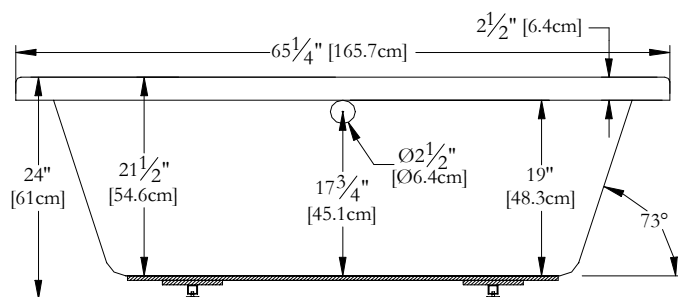

TECHNICAL SPECIFICATIONS

Bath name : *Essential*
 Collection : Harmony Collection
 Dimensions : 65 X 42 X 24
 Gallon capacity : 66

Trois-Pistoles

TOP VIEW

* In compliance with CSA standards, all interior bath measurements taken 4" [10 cm] from the floor.

* Total height for soaker is equal to total height of this line drawing less ± 1" [2,5 cm].

* All measurements are precise to ±1/4" [0.63 cm]. Technical specifications are subject to change without prior notice.

LENGTH

WIDTH

Defaulting positions

-  **Pump**
-  **Blower**
-  **Grab bar**
-  **Keypad**
-  **Mood light**

* Defaulting positions on above ACCESSORIES AND OPTIONS are approximative locations.

Océania Baths inc.
 8, rue Patrice Côté
 Trois-Pistoles (Québec)
 Canada, G0L 4K0