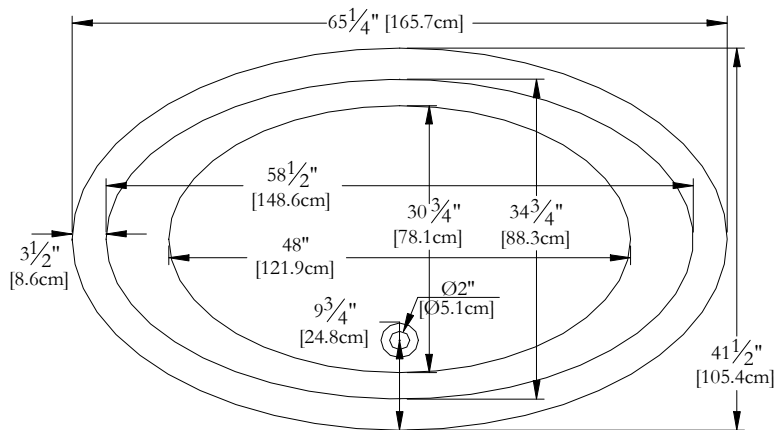

TECHNICAL SPECIFICATIONS

Bath name : *Essential*
 Collection : Harmony Collection
 Dimensions : 65 X 42 X 24
 Gallon capacity : 66

Trois-Pistoles

TOP VIEW

* In compliance with CSA standards, all interior bath measurements taken 4" [10 cm] from the floor.

* Total height for soaker is equal to total height of this line drawing less ± 1" [2,5 cm].

* All measurements are precise to ±1/4" [0.63 cm]. Technical specifications are subject to change without prior notice.

LENGTH

WIDTH

Defaulting positions

-  **Pump**
-  **Blower**
-  **Grab bar**
-  **Keypad**
-  **Mood light**

* Defaulting positions on above ACCESSORIES AND OPTIONS are approximative locations.

Océania Baths inc.
 8, rue Patrice Côté
 Trois-Pistoles (Québec)
 Canada, G0L 4K0