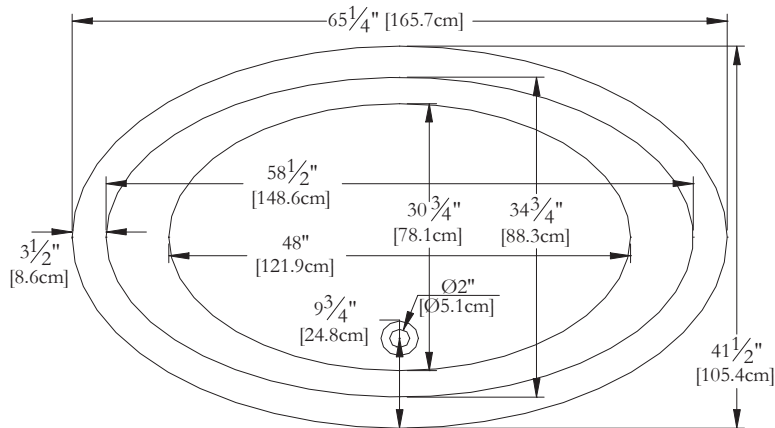

TECHNICAL SPECIFICATIONS

Bath name : *Essential*
 Collection : Harmony Collection
 Dimensions : 65 X 42 X 24
 Gallon capacity : 66

Trois-Pistoles

TOP VIEW

* In compliance with CSA standards, all interior bath measurements taken 4" [10 cm] from the floor.

* Total height for soaker is equal to total height of this line drawing less ± 1" [2,5 cm].

* All measurements are precise to ±1/4" [0.63 cm]. Technical specifications are subject to change without prior notice.

LENGTH

WIDTH

Defaulting positions

Pump

Blower

Grab bar

Keypad

Mood light