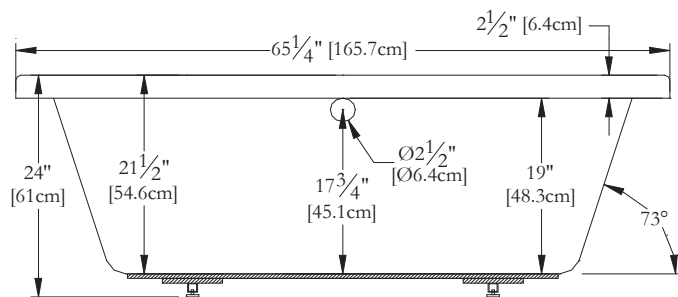

TECHNICAL SPECIFICATIONS

Bath name : *Essential*
 Collection : Harmony Collection
 Dimensions : 65 X 42 X 24
 Gallon capacity : 66

Trois-Pistoles

TOP VIEW

* In compliance with CSA standards, all interior bath measurements taken 4" [10 cm] from the floor.

* Total height for soaker is equal to total height of this line drawing less ± 1" [2,5 cm].

* All measurements are precise to ±1/4" [0.63 cm]. Technical specifications are subject to change without prior notice.

LENGTH

WIDTH

Defaulting positions

Pump

Blower

Grab bar

Keypad

Mood light