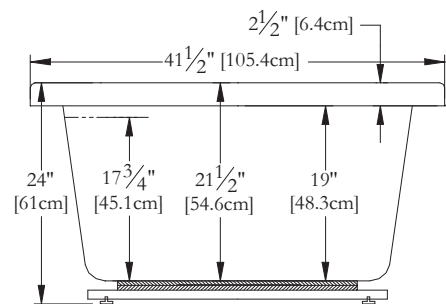

TECHNICAL SPECIFICATIONS

Bath name : *Essential*
 Collection : Harmony Collection
 Dimensions : 65 X 42 X 24
 Gallon capacity : 66

Trois-Pistoles

TOP VIEW

* In compliance with CSA standards, all interior bath measurements taken 4" [10 cm] from the floor.

* Total height for soaker is equal to total height of this line drawing less ± 1" [2,5 cm].

* All measurements are precise to ±1/4" [0.63 cm]. Technical specifications are subject to change without prior notice.

LENGTH

WIDTH

Defaulting positions

Pump

Blower

Grab bar

Keypad

Mood light