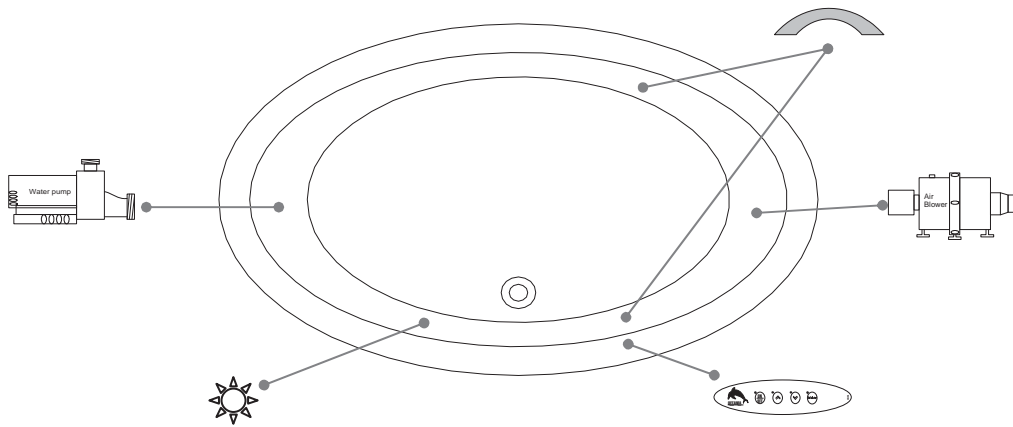

TECHNICAL SPECIFICATIONS

Bath name : *Essential*
 Collection : Harmony Collection
 Dimensions : 65 X 42 X 24
 Gallon capacity : 66

Trois-Pistoles

TOP VIEW

* In compliance with CSA standards, all interior bath measurements taken 4" [10 cm] from the floor.

* Total height for soaker is equal to total height of this line drawing less ± 1" [2,5 cm].

* All measurements are precise to ±1/4" [0.63 cm]. Technical specifications are subject to change without prior notice.

LENGTH

WIDTH

Defaulting positions

Pump

Blower

Grab bar

Keypad

Mood light