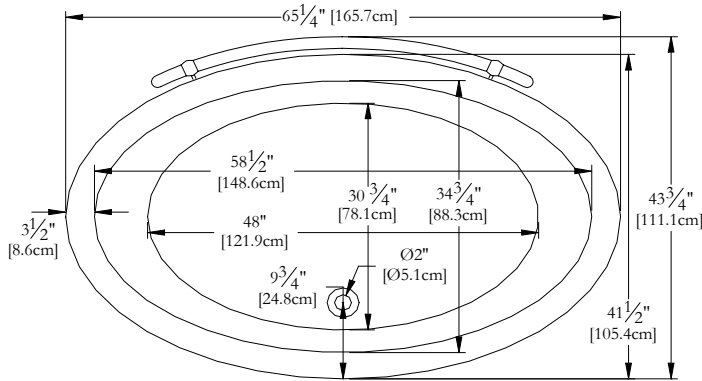

TECHNICAL SPECIFICATIONS

Bath name : *Essential Freestanding*
 Collection : Harmony Collection
 Dimensions : 65 X 42 X 24 1/2
 Gallon capacity : 66

Trois-Pistoles

NOT ALL FAUCETS AND/OR OVERFLOWS CAN BE INSTALLED ON THIS BATH. EXTRA PLANNING IS NECESSARY.

TOP VIEW

* In compliance with CSA standards, all interior bath measurements taken 4" [10 cm] from the floor.

* All measurements are precise to ±1/4" [0.63 cm]. Technical specifications are subject to change without prior notice.

LENGTH

WIDTH

Defaulting positions

Pump not available for this model.

* The blower must be relocated. Space minimum required: 19" x 9" x 9" For an adequate blower efficiency, install the blower in a ventilated place.