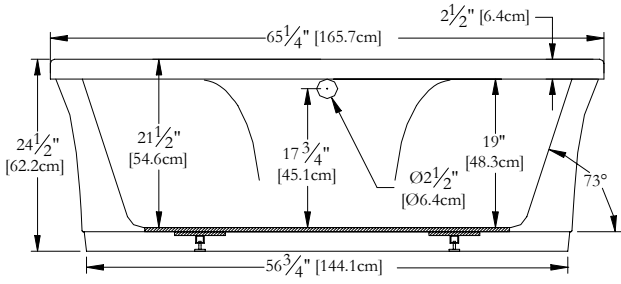

TECHNICAL SPECIFICATIONS

Bath name : *Essential Freestanding*
 Collection : Harmony Collection
 Dimensions : 65 X 42 X 24 1/2
 Gallon capacity : 66

Trois-Pistoles

NOT ALL FAUCETS AND/OR OVERFLOWS CAN BE INSTALLED ON THIS BATH. EXTRA PLANNING IS NECESSARY.

TOP VIEW

* In compliance with CSA standards, all interior bath measurements taken 4" [10 cm] from the floor.

* All measurements are precise to ±1/4" [0.63 cm]. Technical specifications are subject to change without prior notice.

LENGTH

WIDTH

Defaulting positions

Pump not available for this model.

* The blower must be relocated. Space minimum required: 19" x 9" x 9" For an adequate blower efficiency, install the blower in a ventilated place.