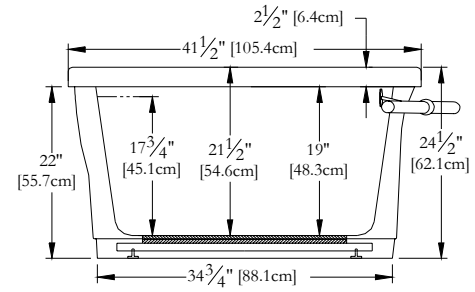

TOP VIEW

* In compliance with CSA standards, all interior bath measurements taken 4" [10 cm] from the floor.

* All measurements are precise to ±1/4" [0.63 cm]. Technical specifications are subject to change without prior notice.

LENGTH

WIDTH

Defaulting positions

Pump not available for this model.

* The blower must be relocated. Space minimum required: 19" x 9" x 9" For an adequate blower efficiency, install the blower in a ventilated place.