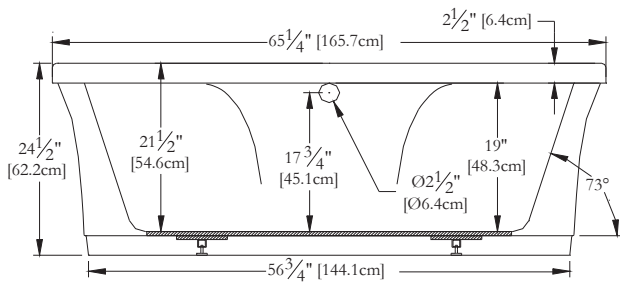

TECHNICAL SPECIFICATIONS

Bath name : *Essential Freestanding*
 Collection : Harmony Collection
 Dimensions : 65 X 42 X 24 1/2
 Gallon capacity : 66

Trois-Pistoles

NOT ALL FAUCETS AND/OR OVERFLOWS CAN BE INSTALLED ON THIS BATH. EXTRA PLANNING IS NECESSARY.

TOP VIEW

* In compliance with CSA standards, all interior bath measurements taken 4" [10 cm] from the floor.

* All measurements are precise to ±1/4" [0.63 cm]. Technical specifications are subject to change without prior notice.

LENGTH

WIDTH

Defaulting positions

Pump not available for this model.

* The blower must be relocated. Space minimum required: 19" x 9" x 9" For an adequate blower efficiency, install the blower in a ventilated place.