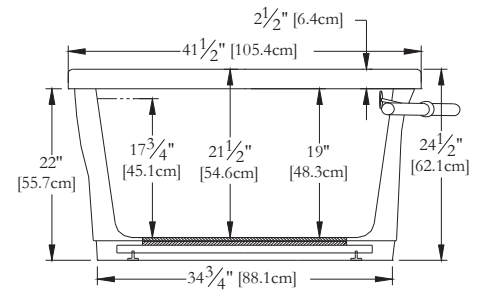

TOP VIEW

* In compliance with CSA standards, all interior bath measurements taken 4" [10 cm] from the floor.

* All measurements are precise to ±1/4" [0.63 cm]. Technical specifications are subject to change without prior notice.

LENGTH

WIDTH

Defaulting positions

Pump not available for this model.

* The blower must be relocated. Space minimum required: 19" x 9" x 9" For an adequate blower efficiency, install the blower in a ventilated place.