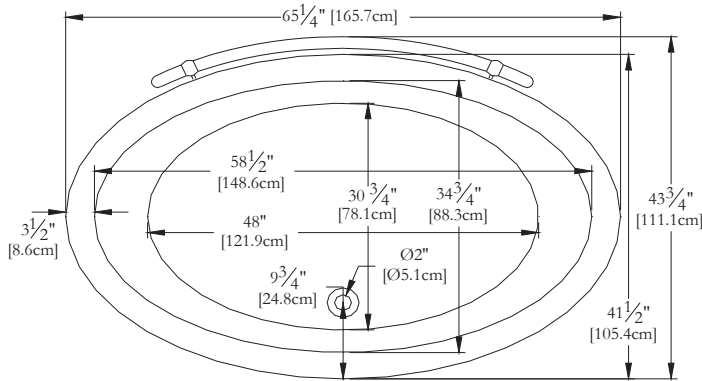

TECHNICAL SPECIFICATIONS

Bath name : *Essential Freestanding*
 Collection : Harmony Collection
 Dimensions : 65 X 42 X 24 1/2
 Gallon capacity : 66

Trois-Pistoles

NOT ALL FAUCETS AND/OR OVERFLOWS CAN BE INSTALLED ON THIS BATH. EXTRA PLANNING IS NECESSARY.

TOP VIEW

* In compliance with CSA standards, all interior bath measurements taken 4" [10 cm] from the floor.

* All measurements are precise to ±1/4" [0.63 cm]. Technical specifications are subject to change without prior notice.

LENGTH

WIDTH

Defaulting positions

Pump not available for this model.

* The blower must be relocated. Space minimum required: 19" x 9" x 9" For an adequate blower efficiency, install the blower in a ventilated place.