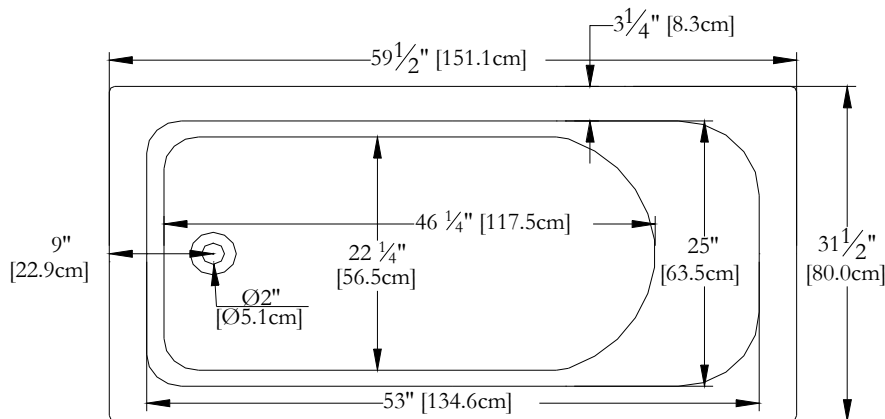

# TECHNICAL SPECIFICATIONS

Bath name : *EU32CA01*  
 Collection : Entrée Collection  
 Dimensions : 60 X 32 X 22  
 Gallon capacity : 50

**KEYPAD UNINSTALLED WHEN ORDERED WITH A TILE FLANGE**

TOP VIEW

LENGTH

WIDTH

\* In compliance with CSA standards, all interior bath measurements taken 4" [10 cm] from the floor.

\*300 watts heating element

\* In compliance with CSA standards, all interior bath measurements taken 4" [10 cm] from the floor.