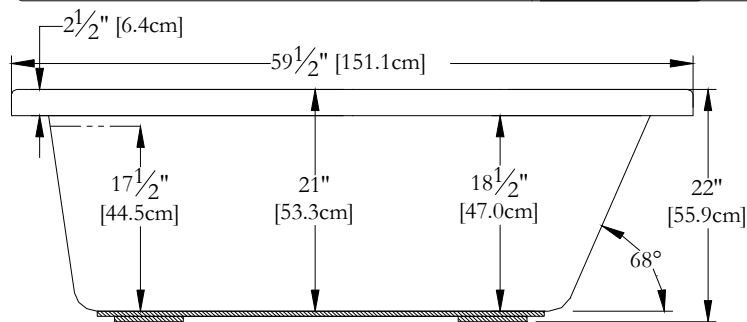

# TECHNICAL SPECIFICATIONS

Bath name : *EU32CA01*  
 Collection : Entrée Collection  
 Dimensions : 60 X 32 X 22  
 Gallon capacity : 50

**KEYPAD UNINSTALLED WHEN ORDERED WITH A TILE FLANGE**

TOP VIEW

LENGTH

WIDTH

\* In compliance with CSA standards, all interior bath measurements taken 4" [10 cm] from the floor.

\*300 watts heating element

\* In compliance with CSA standards, all interior bath measurements taken 4" [10 cm] from the floor.