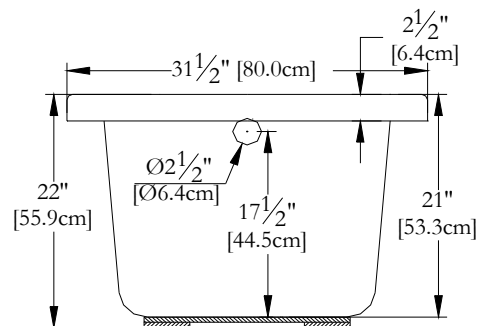

# TECHNICAL SPECIFICATIONS

Bath name : *EU32CA01*  
 Collection : Entrée Collection  
 Dimensions : 60 X 32 X 22  
 Gallon capacity : 50

**KEYPAD UNINSTALLED WHEN ORDERED WITH A TILE FLANGE**

TOP VIEW

LENGTH

WIDTH

\* In compliance with CSA standards, all interior bath measurements taken 4" [10 cm] from the floor.

\*300 watts heating element

\* In compliance with CSA standards, all interior bath measurements taken 4" [10 cm] from the floor.