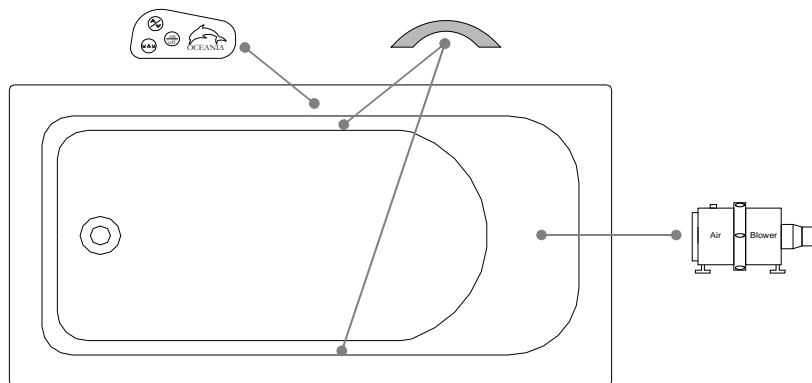

\*Base delivered with EasyInstall base - without adjustable feet

\*No water detectors

\*Five year warranty, 1 year Parts & Labor

\*Only available in white

\*Variable speed air blower

**IT WILL BE NECESSARY TO LIFT THE TUB TO INSTALL A SKIRT**

## Defaulting positions

**Blower**

**Grab bar**

**Keypad**

\* Defaulting positions on above ACCESSORIES AND OPTIONS are approximative locations.

**Océania Baths inc.**  
 8, rue Patrice Côté  
 Trois-Pistoles (Québec)  
 Canada, G0L 4K0