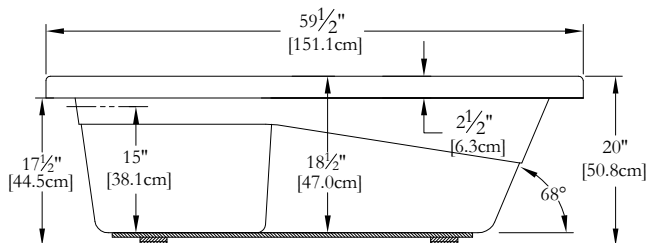

Thetford Mines

TECHNICAL SPECIFICATIONS

Bath name : *EUC32CA01*
 Collection : Entrée Collection
 Dimensions : 60 X 32 X 20
 Gallon capacity : 46

TOP VIEW

LENGTH

WIDTH

- * In compliance with CSA standards, all interior bath measurements taken 4" [10 cm] from the floor.
- *300 watts heating element
- * In compliance with CSA standards, all interior bath measurements taken 4" [10 cm] from the floor.
- *Base delivered with EasyInstall base - without adjustable feet
- *No water detectors
- *Five year warranty, 1 year Parts & Labor
- *Only available in white
- *Variable speed air blower
- * On special orders, above grade drain installation available upon request.

IT MIGHT BE NECESSARY TO RAISE THE TUB TO INSTALL A SKIRT

Defaulting positions

-  **Blower**
-  **Grab bar**
-  **Keypad**

* Defaulting positions on above ACCESSORIES AND OPTIONS are approximative locations.