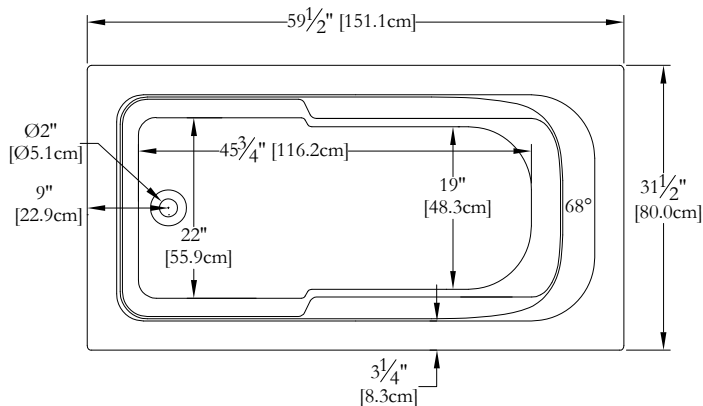

Thetford Mines

TECHNICAL SPECIFICATIONS

Bath name : *EUC32CA01*
 Collection : Entrée Collection
 Dimensions : 60 X 32 X 20
 Gallon capacity : 46

TOP VIEW

LENGTH

WIDTH

- * In compliance with CSA standards, all interior bath measurements taken 4" [10 cm] from the floor.
- *300 watts heating element
- * In compliance with CSA standards, all interior bath measurements taken 4" [10 cm] from the floor.
- *Base delivered with EasyInstall base - without adjustable feet
- *No water detectors
- *Five year warranty, 1 year Parts & Labor
- *Only available in white
- *Variable speed air blower
- * On special orders, above grade drain installation available upon request.

IT MIGHT BE NECESSARY TO RAISE THE TUB TO INSTALL A SKIRT

Defaulting positions

-  **Blower**
-  **Grab bar**
-  **Keypad**

* Defaulting positions on above ACCESSORIES AND OPTIONS are approximative locations.