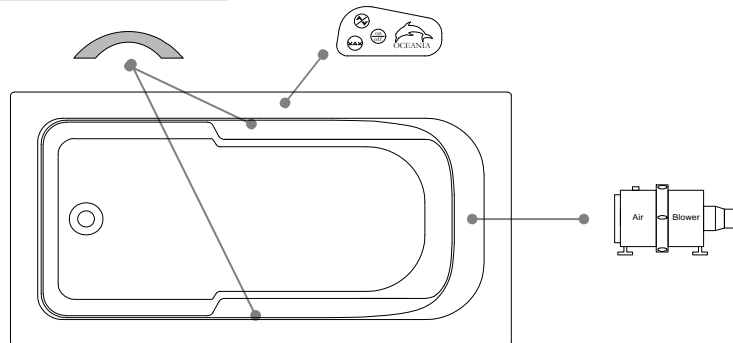

Thetford Mines

TECHNICAL SPECIFICATIONS

Bath name : *EUC32CA01*
 Collection : Entrée Collection
 Dimensions : 60 X 32 X 20
 Gallon capacity : 46

TOP VIEW

LENGTH

WIDTH

- * In compliance with CSA standards, all interior bath measurements taken 4" [10 cm] from the floor.
- *300 watts heating element
- * In compliance with CSA standards, all interior bath measurements taken 4" [10 cm] from the floor.
- *Base delivered with EasyInstall base - without adjustable feet
- *No water detectors
- *Five year warranty, 1 year Parts & Labor
- *Only available in white
- *Variable speed air blower
- * On special orders, above grade drain installation available upon request.

IT MIGHT BE NECESSARY TO RAISE THE TUB TO INSTALL A SKIRT

Defaulting positions

-  **Blower**
-  **Grab bar**
-  **Keypad**

* Defaulting positions on above ACCESSORIES AND OPTIONS are approximative locations.