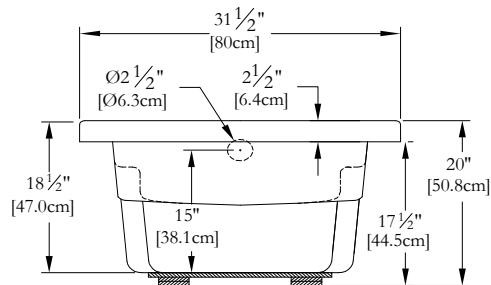

Thetford Mines

TECHNICAL SPECIFICATIONS

Bath name : *EUC32CA01*
 Collection : Entrée Collection
 Dimensions : 60 X 32 X 20
 Gallon capacity : 46

TOP VIEW

LENGTH

WIDTH

- * In compliance with CSA standards, all interior bath measurements taken 4" [10 cm] from the floor.
- *300 watts heating element
- * In compliance with CSA standards, all interior bath measurements taken 4" [10 cm] from the floor.
- *Base delivered with EasyInstall base - without adjustable feet
- *No water detectors
- *Five year warranty, 1 year Parts & Labor
- *Only available in white
- *Variable speed air blower
- * On special orders, above grade drain installation available upon request.

IT MIGHT BE NECESSARY TO RAISE THE TUB TO INSTALL A SKIRT

Defaulting positions

-  **Blower**
-  **Grab bar**
-  **Keypad**

* Defaulting positions on above ACCESSORIES AND OPTIONS are approximative locations.