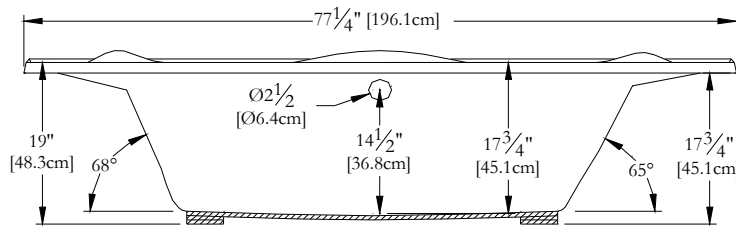

Thetford Mines

TECHNICAL SPECIFICATIONS

Bath name : *EV55CA01*
 Collection : Entrée Collection
 Dimensions : 55 X 55 X 19
 Gallon capacity : 47

NO SKIRT IS AVAILABLE FOR THIS MODEL

TOP VIEW

LENGTH

* In compliance with CSA standards, all interior bath measurements taken 4" [10 cm] from the floor.

*300 watts heating element

* In compliance with CSA standards, all interior bath measurements taken 4" [10 cm] from the floor.

*Base delivered with EasyInstall base - without adjustable feet

*No water detectors