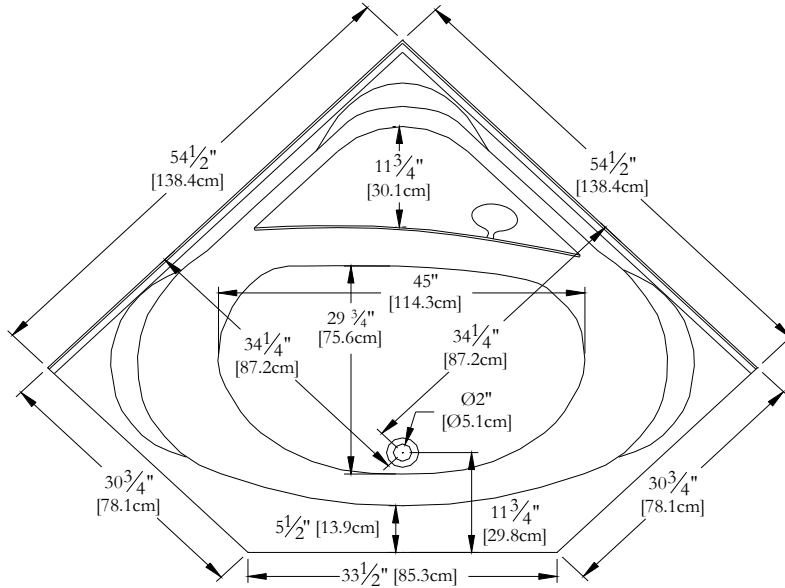

Thetford Mines

TECHNICAL SPECIFICATIONS

Bath name : *EV55CA01*
 Collection : Entrée Collection
 Dimensions : 55 X 55 X 19
 Gallon capacity : 47

NO SKIRT IS AVAILABLE FOR THIS MODEL

TOP VIEW

LENGTH

* In compliance with CSA standards, all interior bath measurements taken 4" [10 cm] from the floor.

*300 watts heating element

* In compliance with CSA standards, all interior bath measurements taken 4" [10 cm] from the floor.

*Base delivered with EasyInstall base - without adjustable feet

*No water detectors