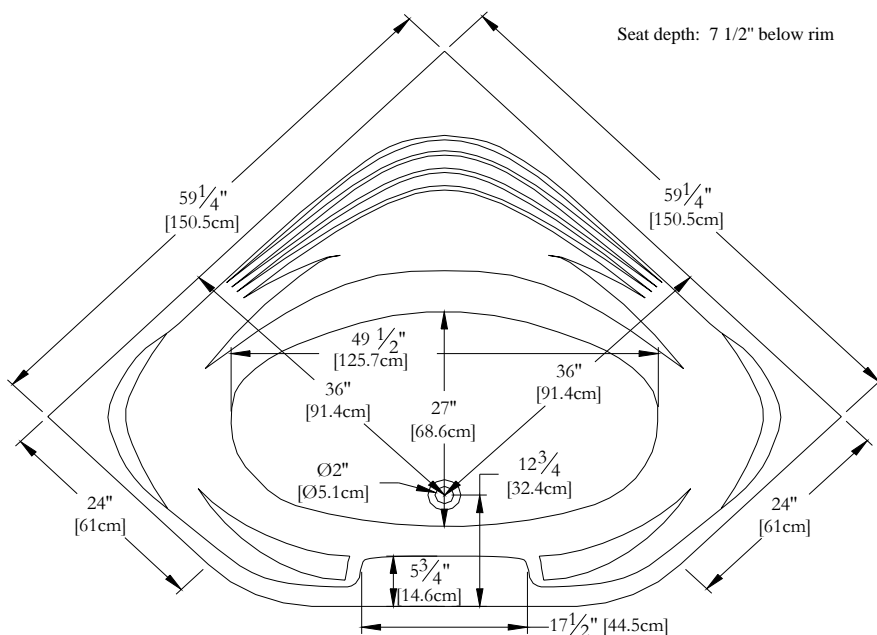

TECHNICAL SPECIFICATIONS

Bath name : *Fjord 60*
 Collection : Elegance Collection
 Dimensions : 60 X 60 X 23
 Gallon capacity : 62

Trois-Pistoles

TOP VIEW

* In compliance with CSA standards, all interior bath measurements taken 4" [10 cm] from the floor.

* All measurements are precise to ±1/4" [0.63 cm]. Technical specifications are subject to change without prior notice.

FRONT

Defaulting positions

Pump

Blower

Grab bar

Keypad

Mood light