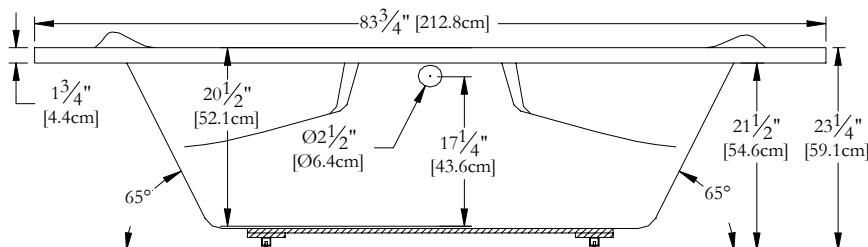

TECHNICAL SPECIFICATIONS

Bath name : *Fjord 60*
 Collection : Elegance Collection
 Dimensions : 60 X 60 X 23
 Gallon capacity : 62

Trois-Pistoles

TOP VIEW

* In compliance with CSA standards, all interior bath measurements taken 4" [10 cm] from the floor.

* All measurements are precise to ±1/4" [0.63 cm]. Technical specifications are subject to change without prior notice.

FRONT

Defaulting positions

Pump

Blower

Grab bar

Keypad

Mood light