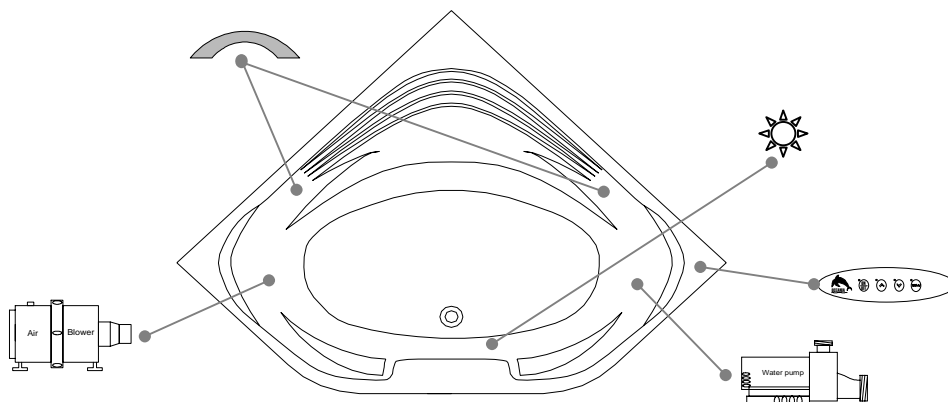

TECHNICAL SPECIFICATIONS

Bath name : *Fjord 60*
 Collection : Elegance Collection
 Dimensions : 60 X 60 X 23
 Gallon capacity : 62

Trois-Pistoles

TOP VIEW

* In compliance with CSA standards, all interior bath measurements taken 4" [10 cm] from the floor.

* All measurements are precise to ±1/4" [0.63 cm]. Technical specifications are subject to change without prior notice.

FRONT

Defaulting positions

Pump

Blower

Grab bar

Keypad

Mood light