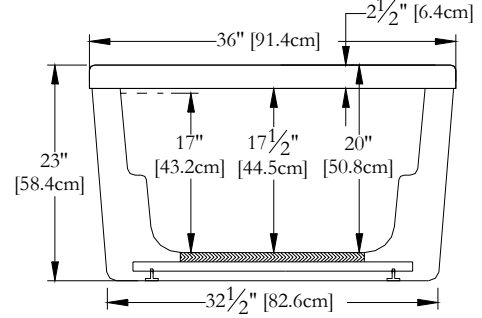

Thetford Mines

TECHNICAL SPECIFICATIONS

Bath name : *Freedom Arm Rest Freestanding*
 Collection : *Harmony Collection*
 Dimensions : **72 X 36 X 23**
 Gallon capacity : **66**

NOT ALL FAUCETS AND/OR OVERFLOWS CAN BE INSTALLED ON THIS BATH. EXTRA PLANNING IS NECESSARY.

TOP VIEW

* In compliance with CSA standards, all interior bath measurements taken 4" [10 cm] from the floor.

* All measurements are precise to ±1/4" [0.63 cm]. Technical specifications are subject to change without prior notice.

LENGTH

WIDTH

Defaulting positions

Pump not available for this model.

* The blower must be relocated.
 Space minimum required: 19" x 9" x 9"
 For an adequate blower efficiency, install the blower in a ventilated place.