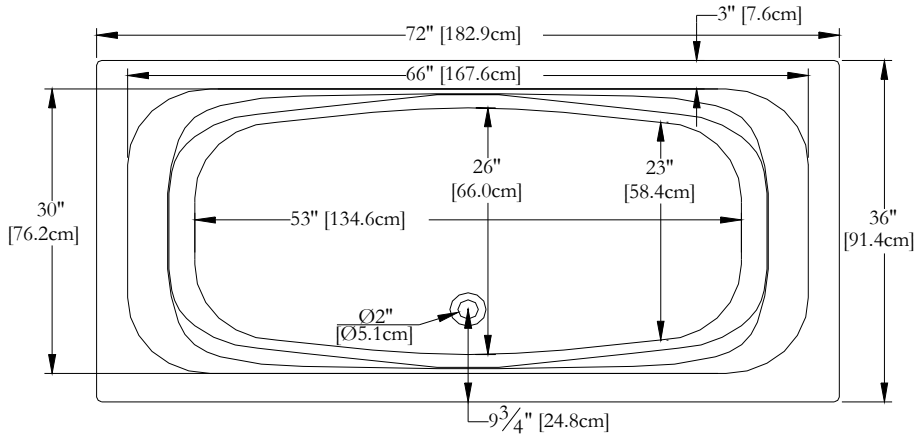

Thetford Mines

TECHNICAL SPECIFICATIONS

Bath name : *Freedom Arm Rest Freestanding*
 Collection : *Harmony Collection*
 Dimensions : **72 X 36 X 23**
 Gallon capacity : **66**

NOT ALL FAUCETS AND/OR OVERFLOWS CAN BE INSTALLED ON THIS BATH. EXTRA PLANNING IS NECESSARY.

TOP VIEW

* In compliance with CSA standards, all interior bath measurements taken 4" [10 cm] from the floor.

* All measurements are precise to ±1/4" [0.63 cm]. Technical specifications are subject to change without prior notice.

LENGTH

WIDTH

Defaulting positions

Pump not available for this model.

* The blower must be relocated.
 Space minimum required: 19" x 9" x 9"
 For an adequate blower efficiency, install the blower in a ventilated place.