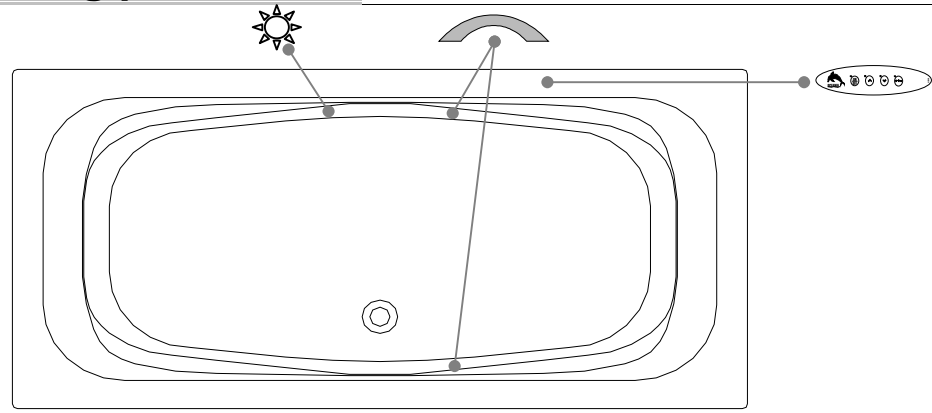

Thetford Mines

TECHNICAL SPECIFICATIONS

Bath name : *Freedom Arm Rest Freestanding*
 Collection : *Harmony Collection*
 Dimensions : **72 X 36 X 23**
 Gallon capacity : **66**

NOT ALL FAUCETS AND/OR OVERFLOWS CAN BE INSTALLED ON THIS BATH. EXTRA PLANNING IS NECESSARY.

TOP VIEW

* In compliance with CSA standards, all interior bath measurements taken 4" [10 cm] from the floor.

* All measurements are precise to ±1/4" [0.63 cm]. Technical specifications are subject to change without prior notice.

LENGTH

WIDTH

Defaulting positions

Pump not available for this model.

* The blower must be relocated.
 Space minimum required: 19" x 9" x 9"
 For an adequate blower efficiency, install the blower in a ventilated place.

***Blower**

Keypad

Grab bar

Mood light

**THE BLOWER MUST BE RELOCATED
 WASTE AND OVERFLOW MUST BE INSTALLED WITH FLEXIBLE PIPING**

* Defaulting positions on above ACCESSORIES AND OPTIONS are approximative locations.