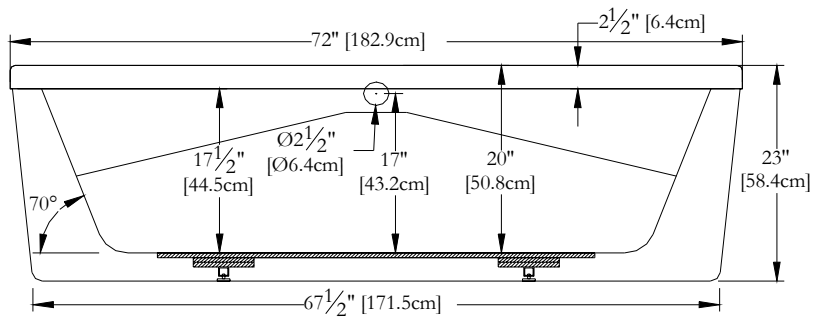

Thetford Mines

TECHNICAL SPECIFICATIONS

Bath name : *Freedom Arm Rest Freestanding*
 Collection : *Harmony Collection*
 Dimensions : **72 X 36 X 23**
 Gallon capacity : **66**

NOT ALL FAUCETS AND/OR OVERFLOWS CAN BE INSTALLED ON THIS BATH. EXTRA PLANNING IS NECESSARY.

TOP VIEW

* In compliance with CSA standards, all interior bath measurements taken 4" [10 cm] from the floor.

* All measurements are precise to ±1/4" [0.63 cm]. Technical specifications are subject to change without prior notice.

LENGTH

WIDTH

Defaulting positions

Pump not available for this model.

* The blower must be relocated.
 Space minimum required: 19" x 9" x 9"
 For an adequate blower efficiency, install the blower in a ventilated place.