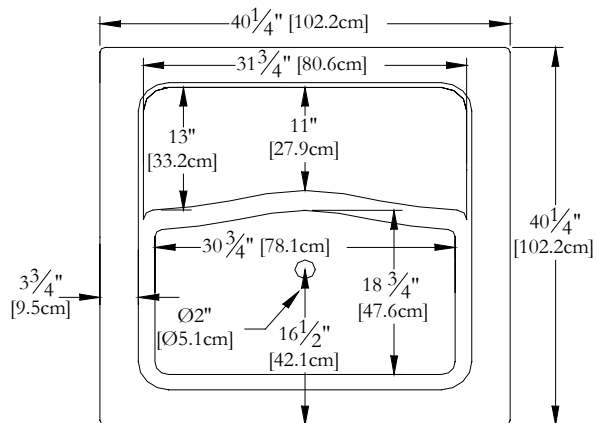

# TECHNICAL SPECIFICATIONS

Bath name : *Geisha*  
 Collection : Harmony Collection  
 Dimensions : 40 X 40 X 37  
 Gallon capacity : 92

Trois-Pistoles

**TWO PIECES BATHTUB WITH NON STANDARD DRAIN**  
**EXTRA PLANNING IS NECESSARY FOR THE DRAIN INSTALLATION**

TOP VIEW

\* In compliance with CSA standards, all interior bath measurements taken 4" [10 cm] from the floor.

\* Total height for soaker is equal to total height of this line drawing less ± 1" [2.5 cm].

\* All measurements are precise to ± 1/4" [0.63 cm].  
 Technical specifications are subject to change without prior notice.

LENGTH

WIDTH