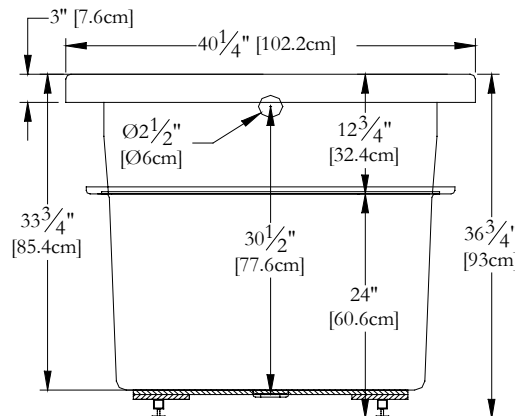

# TECHNICAL SPECIFICATIONS

Bath name : *Geisha*  
 Collection : Harmony Collection  
 Dimensions : 40 X 40 X 37  
 Gallon capacity : 92

Trois-Pistoles

**TWO PIECES BATHTUB WITH NON STANDARD DRAIN**  
**EXTRA PLANNING IS NECESSARY FOR THE DRAIN INSTALLATION**

TOP VIEW

\* In compliance with CSA standards, all interior bath measurements taken 4" [10 cm] from the floor.

\* Total height for soaker is equal to total height of this line drawing less ± 1" [2.5 cm].

\* All measurements are precise to ± 1/4" [0.63 cm].  
 Technical specifications are subject to change without prior notice.

LENGTH

WIDTH