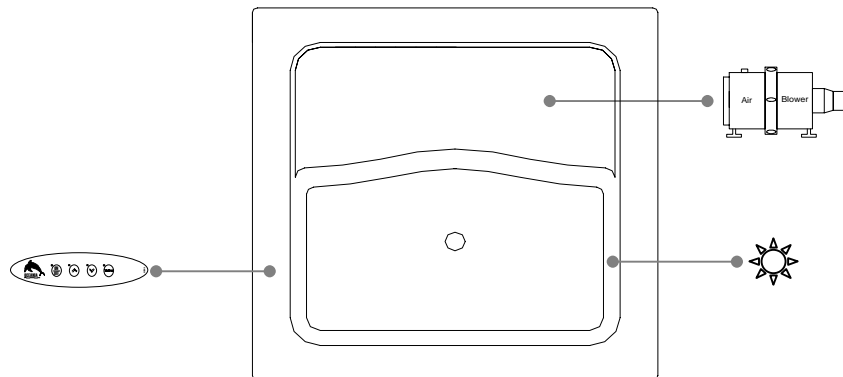

# TECHNICAL SPECIFICATIONS

Bath name : *Geisha*  
 Collection : Harmony Collection  
 Dimensions : 40 X 40 X 37  
 Gallon capacity : 92

Trois-Pistoles

**TWO PIECES BATHTUB WITH NON STANDARD DRAIN**  
**EXTRA PLANNING IS NECESSARY FOR THE DRAIN INSTALLATION**

TOP VIEW

\* In compliance with CSA standards, all interior bath measurements taken 4" [10 cm] from the floor.

\* Total height for soaker is equal to total height of this line drawing less ± 1" [2.5 cm].

\* All measurements are precise to ± 1/4" [0.63 cm].  
 Technical specifications are subject to change without prior notice.

LENGTH

WIDTH

## Defaulting positions

\* Pump not available for this model

**Blower**

**Keypad**

**Mood light**

\* Defaulting positions on above ACCESSORIES AND OPTIONS are approximative locations.

**Océania Baths inc.**  
 8, rue Patrice Côté  
 Trois-Pistoles (Québec)  
 Canada, G0L 4K0