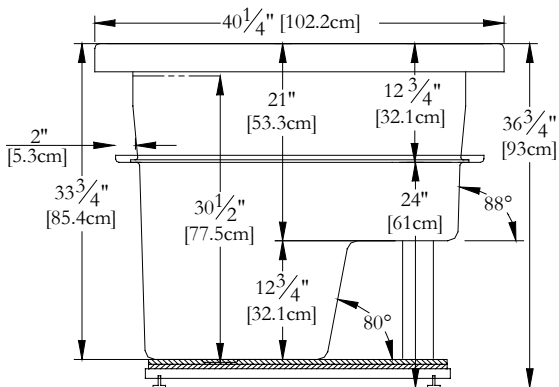

# TECHNICAL SPECIFICATIONS

Bath name : *Geisha*  
 Collection : Harmony Collection  
 Dimensions : 40 X 40 X 37  
 Gallon capacity : 92

Trois-Pistoles

**TWO PIECES BATHTUB WITH NON STANDARD DRAIN**  
**EXTRA PLANNING IS NECESSARY FOR THE DRAIN INSTALLATION**

TOP VIEW

\* In compliance with CSA standards, all interior bath measurements taken 4" [10 cm] from the floor.

\* Total height for soaker is equal to total height of this line drawing less ± 1" [2.5 cm].

\* All measurements are precise to ± 1/4" [0.63 cm].  
 Technical specifications are subject to change without prior notice.

LENGTH

WIDTH