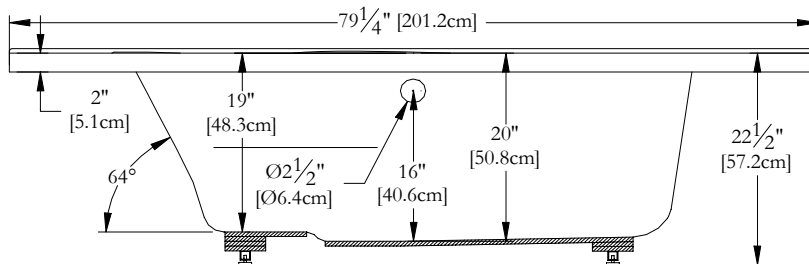

Thetford Mines

TECHNICAL SPECIFICATIONS

Bath name : *Geneviève 56*
Collection : Elegance Collection
Dimensions : 56 X 56 X 22 1/2
Gallon capacity : 59

NO SKIRT IS AVAILABLE FOR THIS MODEL

TOP VIEW

* In compliance with CSA standards, all interior bath measurements taken 4" [10 cm] from the floor.

* Total height for soaker is equal to total height of this line drawing less ± 1" [2,5 cm].

* All measurements are precise to ±1/4" [0.63 cm]. Technical specifications are subject to change without prior notice.

FRONT

Defaulting positions

Pump

Blower

Grab bar

Keypad

Mood light

* Defaulting positions on above ACCESSORIES AND OPTIONS are approximative locations.

Océania Baths inc.
8, rue Patrice Côté
Trois-Pistoles (Québec)
Canada, G0L 4K0

Info-Line
1-888-851-8918
1-877-332-4224

Fax
1-877-880-8918
1-866-460-4334

Home Office:
Océania Baths inc.
591, avenue des Entreprises
Thetford Mines (Québec)
Canada, G6H 4B2

www.oceaniabaths.com