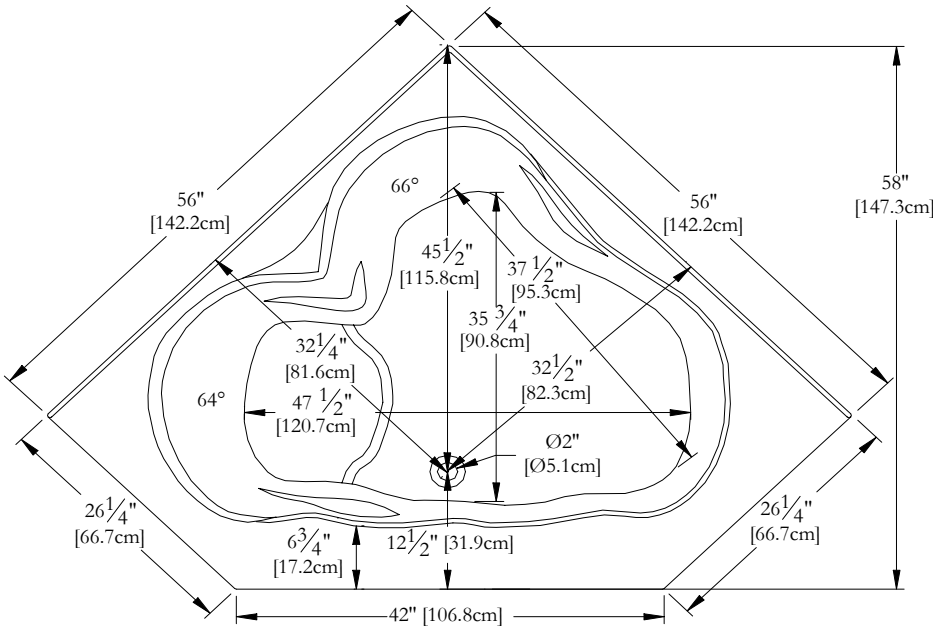

Thetford Mines

TECHNICAL SPECIFICATIONS

Bath name : *Geneviève 56*
 Collection : Elegance Collection
 Dimensions : 56 X 56 X 22 1/2
 Gallon capacity : 59

NO SKIRT IS AVAILABLE FOR THIS MODEL

TOP VIEW

* In compliance with CSA standards, all interior bath measurements taken 4" [10 cm] from the floor.

* Total height for soaker is equal to total height of this line drawing less ± 1" [2,5 cm].

* All measurements are precise to ±1/4" [0.63 cm]. Technical specifications are subject to change without prior notice.

FRONT

Defaulting positions

Pump

Blower

Grab bar

Keypad

Mood light

* Defaulting positions on above ACCESSORIES AND OPTIONS are approximative locations.