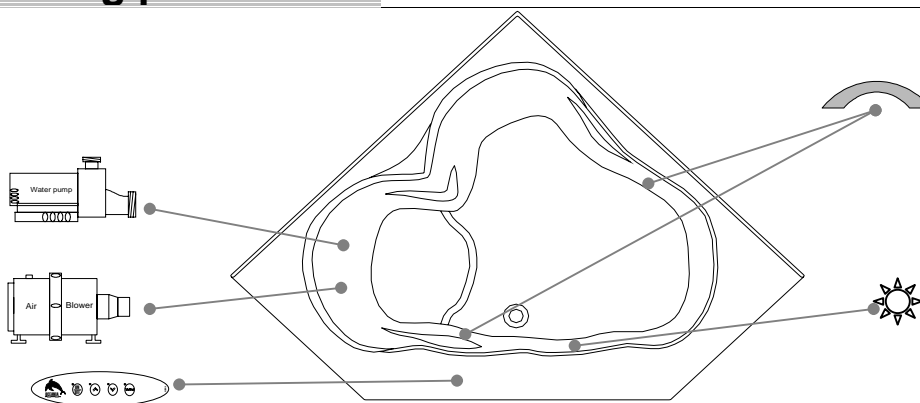

Thetford Mines

TECHNICAL SPECIFICATIONS

Bath name : *Geneviève 56*
 Collection : Elegance Collection
 Dimensions : 56 X 56 X 22 1/2
 Gallon capacity : 59

NO SKIRT IS AVAILABLE FOR THIS MODEL

TOP VIEW

* In compliance with CSA standards, all interior bath measurements taken 4" [10 cm] from the floor.

* Total height for soaker is equal to total height of this line drawing less ± 1" [2,5 cm].

* All measurements are precise to ±1/4" [0.63 cm]. Technical specifications are subject to change without prior notice.

FRONT

Defaulting positions

Pump

Blower

Grab bar

Keypad

Mood light

* Defaulting positions on above ACCESSORIES AND OPTIONS are approximative locations.