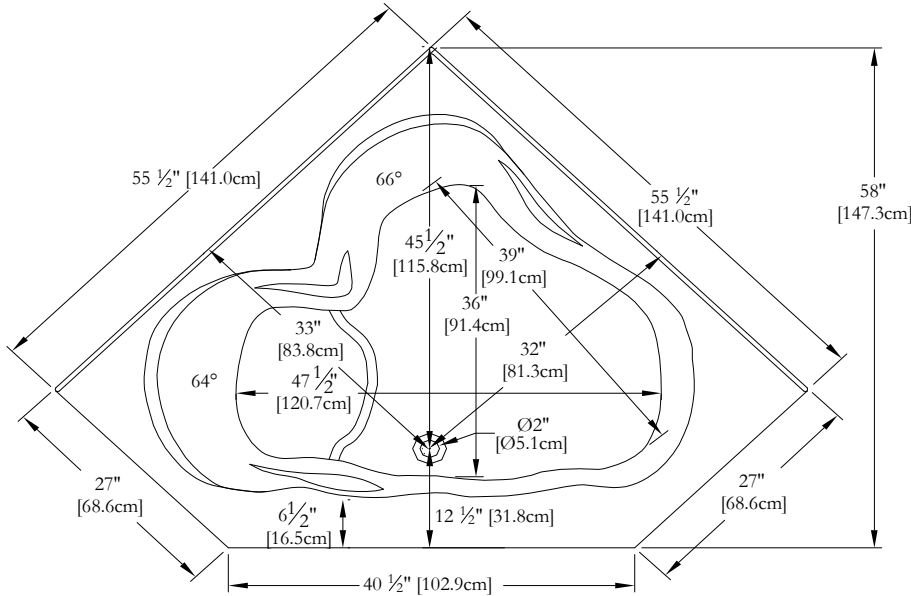

Thetford Mines

TECHNICAL SPECIFICATIONS

Bath name : *Geneviève 56*
 Collection : Elegance Collection
 Dimensions : 56 X 56 X 22
 Gallon capacity : 59
 Systems Height: 22"
 Soaker Height: 21"

**NO SKIRT IS AVAILABLE FOR THIS MODEL
 AVAILABLE WITH INTEGRATED TILE FLANGE ONLY**

TOP VIEW

* In compliance with CSA standards, all interior bath measurements taken 4" [10 cm] from the floor.

* Total height for soaker is equal to total height of this line drawing less ± 1" [2,5 cm].

* All measurements are precise to ±1/4" [0.63 cm]. Technical specifications are subject to change without prior notice.