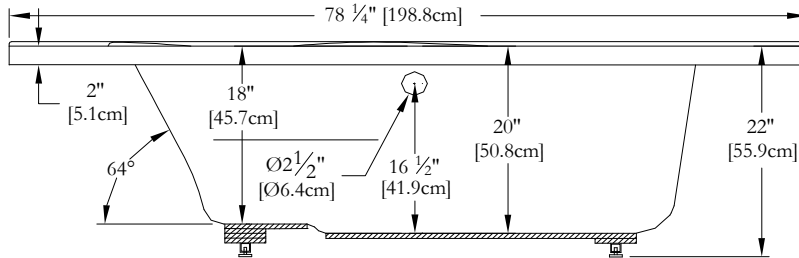

Thetford Mines

TECHNICAL SPECIFICATIONS

Bath name : *Geneviève 56*
Collection : Elegance Collection
Dimensions : 56 X 56 X 22
Gallon capacity : 59
Systems Height: 22"
Soaker Height: 21"

**NO SKIRT IS AVAILABLE FOR THIS MODEL
AVAILABLE WITH INTEGRATED TILE FLANGE ONLY**

TOP VIEW

* In compliance with CSA standards, all interior bath measurements taken 4" [10 cm] from the floor.

* Total height for soaker is equal to total height of this line drawing less ± 1" [2,5 cm].

* All measurements are precise to ±1/4" [0.63 cm]. Technical specifications are subject to change without prior notice.

* On special orders, above grade drain installation available upon request.

FRONT

Defaulting positions

Pump

Blower

Grab bar

Keypad

Mood light

* Defaulting positions on above ACCESSORIES AND OPTIONS are approximative locations.

Océania Baths inc.
8, rue Patrice Côté
Trois-Pistoles (Québec)
Canada, G0L 4K0

Info-Line
1-888-851-8918
1-877-332-4224

Fax
1-877-880-8918
1-866-460-4334

Home Office:
Océania Baths inc.
591, avenue des Entreprises
Thetford Mines (Québec)
Canada, G6H 4B2

www.oceaniabaths.com