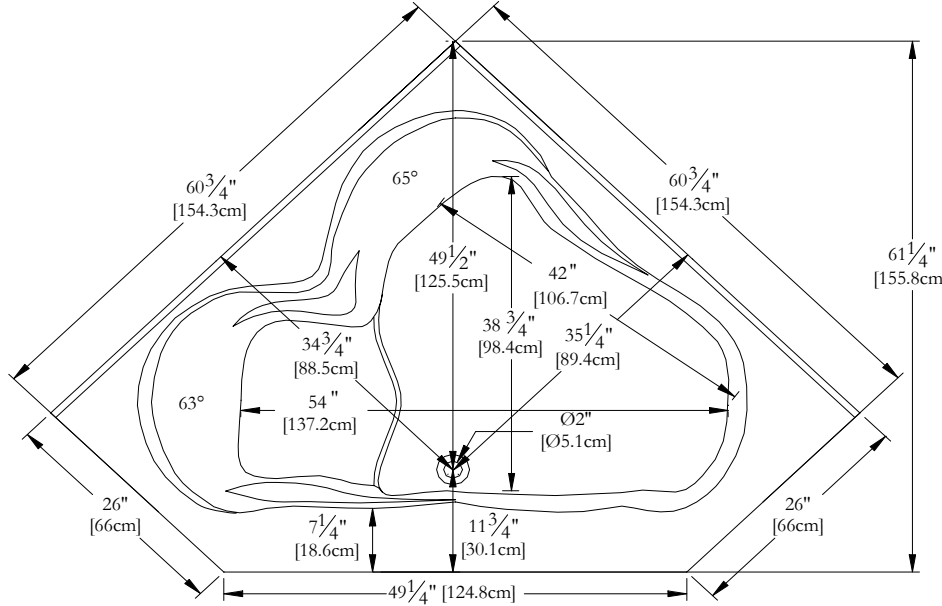

Thetford Mines

TECHNICAL SPECIFICATIONS

Bath name : *Geneviève 60*
 Collection : Elegance Collection
 Dimensions : 60 X 60 X 22 1/2
 Gallon capacity : 68

NO SKIRT IS AVAILABLE FOR THIS MODEL

TOP VIEW

* In compliance with CSA standards, all interior bath measurements taken 4" [10 cm] from the floor.

* Total height for soaker is equal to total height of this line drawing less ± 1" [2,5 cm].

* All measurements are precise to ± 1/4" [0.63 cm]. Technical specifications are subject to change without prior notice.

FRONT

Defaulting positions

Pump

Blower

Grab bar

Keypad

Mood light

* Defaulting positions on above ACCESSORIES AND OPTIONS are approximative locations.