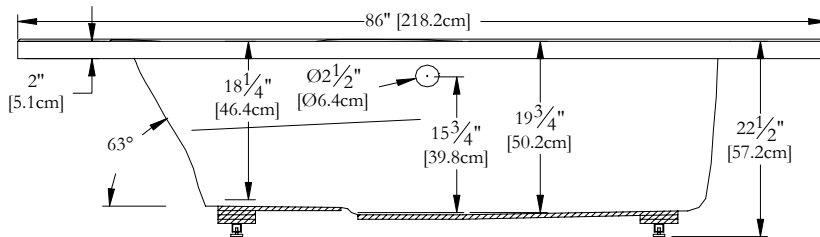

Thetford Mines

TECHNICAL SPECIFICATIONS

Bath name : *Geneviève 60*
Collection : Elegance Collection
Dimensions : 60 X 60 X 22 1/2
Gallon capacity : 68

NO SKIRT IS AVAILABLE FOR THIS MODEL

TOP VIEW

* In compliance with CSA standards, all interior bath measurements taken 4" [10 cm] from the floor.

* Total height for soaker is equal to total height of this line drawing less ± 1" [2,5 cm].

* All measurements are precise to ± 1/4" [0.63 cm]. Technical specifications are subject to change without prior notice.

FRONT

Defaulting positions

Pump

Blower

Grab bar

Keypad

Mood light

* Defaulting positions on above ACCESSORIES AND OPTIONS are approximative locations.

Océania Baths inc.
8, rue Patrice Côté
Trois-Pistoles (Québec)
Canada, G0L 4K0

Info-Line
1-888-851-8918
1-877-332-4224

Fax
1-877-880-8918
1-866-460-4334

Home Office:
Océania Baths inc.
591, avenue des Entreprises
Thetford Mines (Québec)
Canada, G6H 4B2

www.oceaniabaths.com