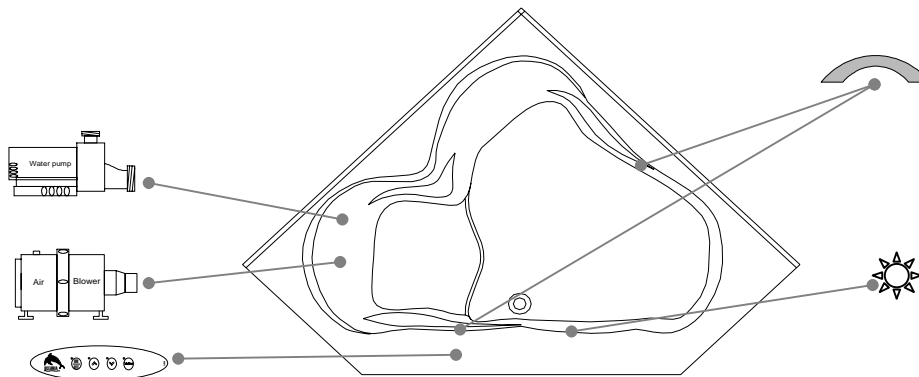

Thetford Mines

TECHNICAL SPECIFICATIONS

Bath name : *Geneviève 60*
 Collection : Elegance Collection
 Dimensions : 60 X 60 X 22 1/2
 Gallon capacity : 68

NO SKIRT IS AVAILABLE FOR THIS MODEL

TOP VIEW

* In compliance with CSA standards, all interior bath measurements taken 4" [10 cm] from the floor.

* Total height for soaker is equal to total height of this line drawing less ± 1" [2,5 cm].

* All measurements are precise to ± 1/4" [0.63 cm]. Technical specifications are subject to change without prior notice.

FRONT

Defaulting positions

Pump

Blower

Grab bar

Keypad

Mood light

* Defaulting positions on above ACCESSORIES AND OPTIONS are approximative locations.