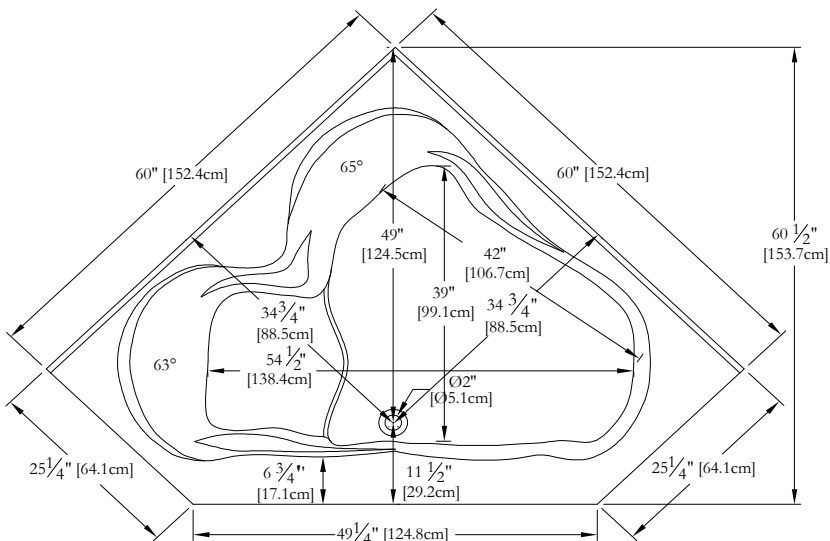

Thetford Mines

TECHNICAL SPECIFICATIONS

Bath name : *Geneviève 60*
 Collection : Elegance Collection
 Dimensions : 60 X 60 X 22
 Gallon capacity : 68
 Systems Height: 22"
 Soaker Height: 21"

**NO SKIRT IS AVAILABLE FOR THIS MODEL
 MODEL AVAILABLE WITH INTEGRATED TILE FLANGE ONLY**

TOP VIEW

* In compliance with CSA standards, all interior bath measurements taken 4" [10 cm] from the floor.

* Total height for soaker is equal to total height of this line drawing less ± 1" [2,5 cm].

* All measurements are precise to ± 1/4" [0.63 cm]. Technical specifications are subject to change without prior notice.