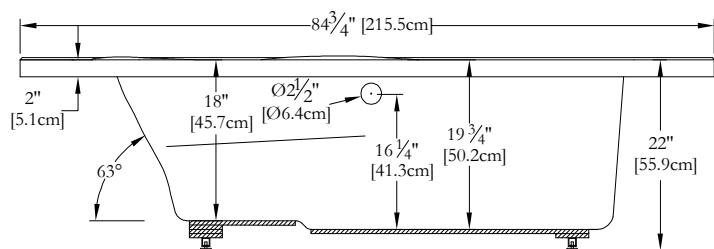

Thetford Mines

TECHNICAL SPECIFICATIONS

Bath name : *Geneviève 60*
Collection : Elegance Collection
Dimensions : 60 X 60 X 22
Gallon capacity : 68
Systems Height: 22"
Soaker Height: 21"

**NO SKIRT IS AVAILABLE FOR THIS MODEL
MODEL AVAILABLE WITH INTEGRATED TILE FLANGE ONLY**

TOP VIEW

* In compliance with CSA standards, all interior bath measurements taken 4" [10 cm] from the floor.

* Total height for soaker is equal to total height of this line drawing less ± 1" [2,5 cm].

* All measurements are precise to ± 1/4" [0.63 cm]. Technical specifications are subject to change without prior notice.

* On special orders, above grade drain installation available upon request.

FRONT

Defaulting positions

- **Pump**
- **Blower**
- **Grab bar**
- **Keypad**
- **Mood light**

* Defaulting positions on above ACCESSORIES AND OPTIONS are approximative locations.

Océania Baths inc.
8, rue Patrice Côté
Trois-Pistoles (Québec)
Canada, G0L 4K0

Info-Line
1-888-851-8918
1-877-332-4224

Fax
1-877-880-8918
1-866-460-4334

Home Office:
Océania Baths inc.
591, avenue des Entreprises
Thetford Mines (Québec)
Canada, G6H 4B2