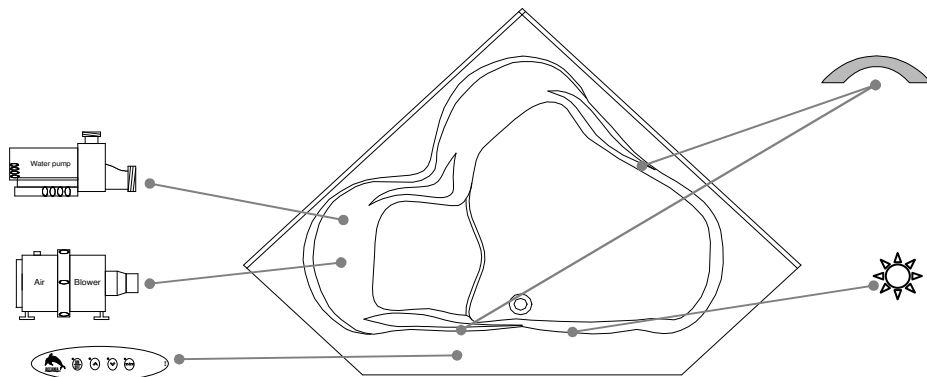

Thetford Mines

TECHNICAL SPECIFICATIONS

Bath name : *Geneviève 60*
 Collection : Elegance Collection
 Dimensions : 60 X 60 X 22
 Gallon capacity : 68
 Systems Height: 22"
 Soaker Height: 21"

**NO SKIRT IS AVAILABLE FOR THIS MODEL
 MODEL AVAILABLE WITH INTEGRATED TILE FLANGE ONLY**

TOP VIEW

* In compliance with CSA standards, all interior bath measurements taken 4" [10 cm] from the floor.

* Total height for soaker is equal to total height of this line drawing less ± 1" [2,5 cm].

* All measurements are precise to ± 1/4" [0.63 cm]. Technical specifications are subject to change without prior notice.

* On special orders, above grade drain installation available upon request.

FRONT

Defaulting positions

-  **Pump**
-  **Blower**
-  **Grab bar**
-  **Keypad**
-  **Mood light**

* Defaulting positions on above ACCESSORIES AND OPTIONS are approximative locations.