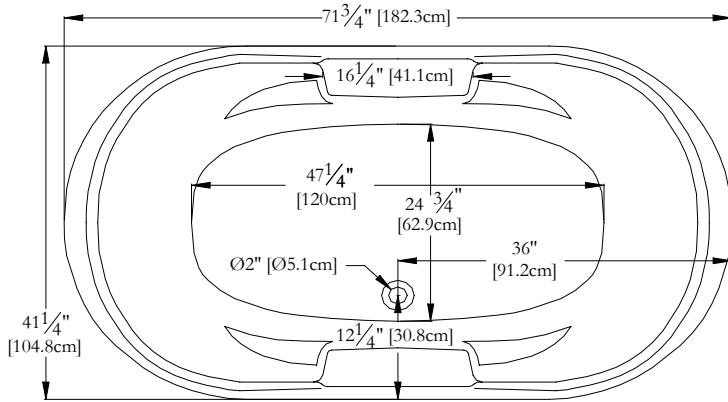

TECHNICAL SPECIFICATIONS

Bath name : *Golfe 72*
 Collection : Elegance Collection
 Dimensions : 72 X 41 X 23
 Gallon capacity : 51

Trois-Pistoles

NO SKIRT IS AVAILABLE FOR THIS MODEL

TOP VIEW

* In compliance with CSA standards, all interior bath measurements taken 4" [10 cm] from the floor.

* Total height for soaker is equal to total height of this line drawing less ± 1" [2,5 cm].

* All measurements are precise to ±1/4" [0.63 cm]. Technical specifications are subject to change without prior notice.

LENGTH

WIDTH

Defaulting positions

-  **Pump**
-  **Blower**
-  **Grab bar**
-  **Keypad**
-  **Mood light**

* Defaulting positions on above ACCESSORIES AND OPTIONS are approximative locations.

Océania Baths inc.
 8, rue Patrice Côté
 Trois-Pistoles (Québec)
 Canada, G0L 4K0