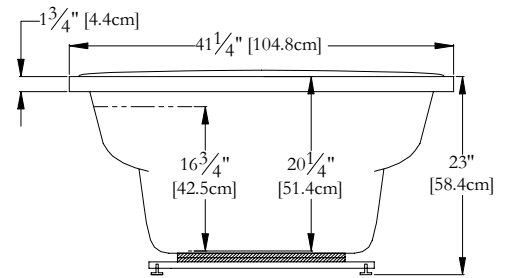

TECHNICAL SPECIFICATIONS

Bath name : *Golfe 72*
 Collection : Elegance Collection
 Dimensions : 72 X 41 X 23
 Gallon capacity : 51

Trois-Pistoles

NO SKIRT IS AVAILABLE FOR THIS MODEL

TOP VIEW

* In compliance with CSA standards, all interior bath measurements taken 4" [10 cm] from the floor.

* Total height for soaker is equal to total height of this line drawing less ± 1" [2,5 cm].

* All measurements are precise to ±1/4" [0.63 cm]. Technical specifications are subject to change without prior notice.

LENGTH

WIDTH

Defaulting positions

-  **Pump**
-  **Blower**
-  **Grab bar**
-  **Keypad**
-  **Mood light**

* Defaulting positions on above ACCESSORIES AND OPTIONS are approximative locations.

Océania Baths inc.
 8, rue Patrice Côté
 Trois-Pistoles (Québec)
 Canada, G0L 4K0