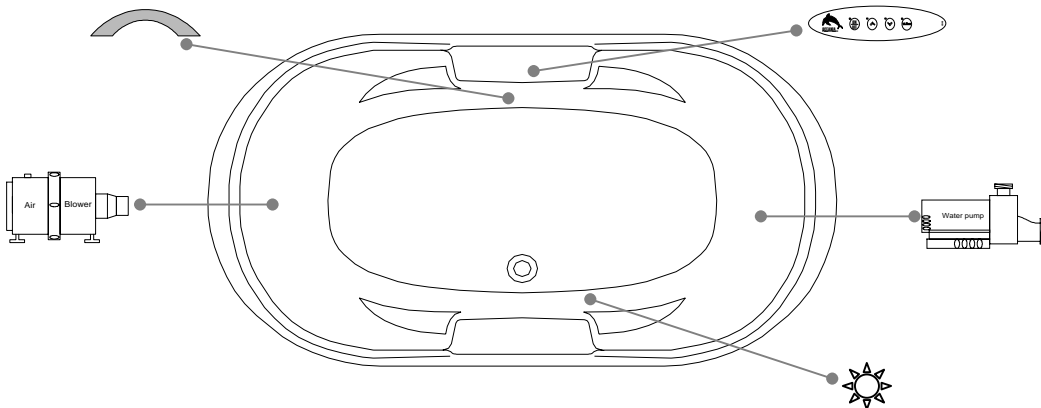

* Total height for soaker is equal to total height of this line drawing less ± 1" [2,5 cm].

* All measurements are precise to ±1/4" [0.63 cm]. Technical specifications are subject to change without prior notice.

LENGTH

WIDTH

Defaulting positions

-  **Pump**
-  **Blower**
-  **Grab bar**
-  **Keypad**
-  **Mood light**

* Defaulting positions on above ACCESSORIES AND OPTIONS are approximative locations.

Océania Baths inc.
 8, rue Patrice Côté
 Trois-Pistoles (Québec)
 Canada, G0L 4K0