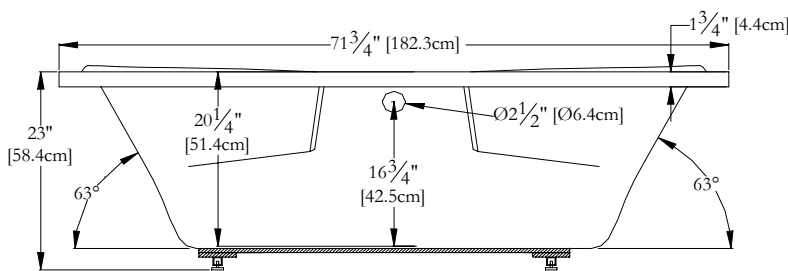

TECHNICAL SPECIFICATIONS

Bath name : *Golfe 72*
 Collection : Elegance Collection
 Dimensions : 72 X 41 X 23
 Gallon capacity : 51

Trois-Pistoles

NO SKIRT IS AVAILABLE FOR THIS MODEL

TOP VIEW

* In compliance with CSA standards, all interior bath measurements taken 4" [10 cm] from the floor.

* Total height for soaker is equal to total height of this line drawing less ± 1" [2,5 cm].

* All measurements are precise to ±1/4" [0.63 cm]. Technical specifications are subject to change without prior notice.

LENGTH

WIDTH

Defaulting positions

-  **Pump**
-  **Blower**
-  **Grab bar**
-  **Keypad**
-  **Mood light**

* Defaulting positions on above ACCESSORIES AND OPTIONS are approximative locations.

Océania Baths inc.
 8, rue Patrice Côté
 Trois-Pistoles (Québec)
 Canada, G0L 4K0