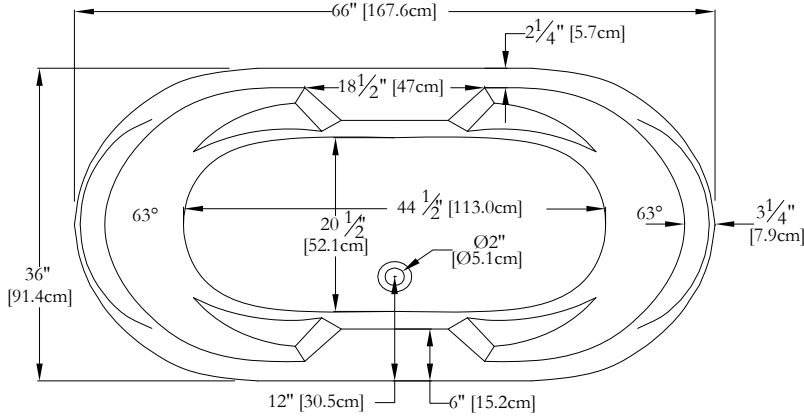

Thetford Mines

TECHNICAL SPECIFICATIONS

Bath name : *Golfe Xtra66*
 Collection : Elegance Collection
 Dimensions : 66 X 36 X 23 1/4
 Gallon capacity : 37
 Systems Height: 23,25"
 Soaker Height: 21,75"

NO SKIRT IS AVAILABLE FOR THIS MODEL

TOP VIEW

* In compliance with CSA standards, all interior bath measurements taken 4" [10 cm] from the floor.

* Total height for soaker is equal to total height of this line drawing less ± 1,5" [3,8 cm] .

* All measurements are precise to ± 1/4" [0.63 cm]. Technical specifications are subject to change without prior notice.

* On special orders, above grade drain installation available upon request.

LENGTH

WIDTH

Defaulting positions

* Defaulting positions on above ACCESSORIES AND OPTIONS are approximative locations.

Océania Baths inc.
 8, rue Patrice Côté
 Trois-Pistoles (Québec)
 Canada, G0L 4K0

Info-Line
 1-888-851-8918
 1-877-332-4224