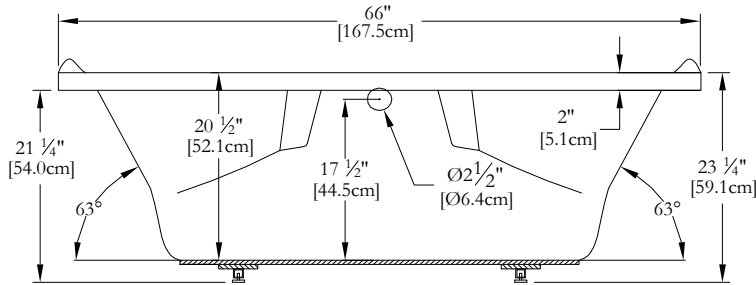

Thetford Mines

TECHNICAL SPECIFICATIONS

Bath name : *Golfe Xtra66*
 Collection : Elegance Collection
 Dimensions : 66 X 36 X 23 1/4
 Gallon capacity : 37
 Systems Height: 23,25"
 Soaker Height: 21,75"

NO SKIRT IS AVAILABLE FOR THIS MODEL

TOP VIEW

* In compliance with CSA standards, all interior bath measurements taken 4" [10 cm] from the floor.

* Total height for soaker is equal to total height of this line drawing less ± 1,5" [3,8 cm] .

* All measurements are precise to ± 1/4" [0.63 cm]. Technical specifications are subject to change without prior notice.

* On special orders, above grade drain installation available upon request.

LENGTH