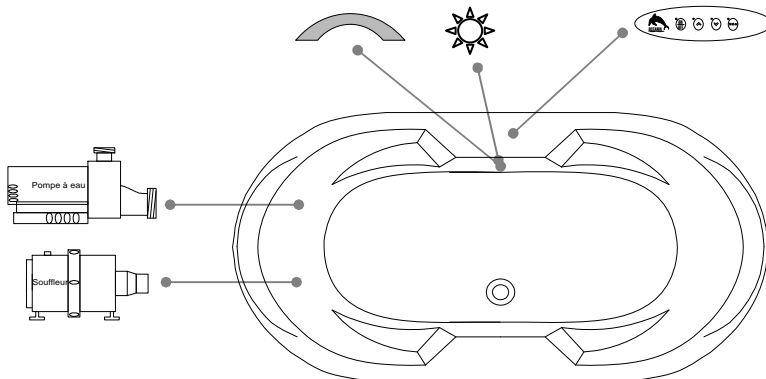

Thetford Mines

TECHNICAL SPECIFICATIONS

Bath name : *Golfe Xtra66*
 Collection : Elegance Collection
 Dimensions : 66 X 36 X 23 1/4
 Gallon capacity : 37
 Systems Height: 23,25"
 Soaker Height: 21,75"

NO SKIRT IS AVAILABLE FOR THIS MODEL

TOP VIEW

* In compliance with CSA standards, all interior bath measurements taken 4" [10 cm] from the floor.

* Total height for soaker is equal to total height of this line drawing less ± 1,5" [3,8 cm] .

* All measurements are precise to ± 1/4" [0.63 cm]. Technical specifications are subject to change without prior notice.

* On special orders, above grade drain installation available upon request.

LENGTH

WIDTH

Defaulting positions

* Defaulting positions on above ACCESSORIES AND OPTIONS are approximative locations.

Océania Baths inc.
 8, rue Patrice Côté
 Trois-Pistoles (Québec)
 Canada, G0L 4K0

Info-Line
 1-888-851-8918
 1-877-332-4224