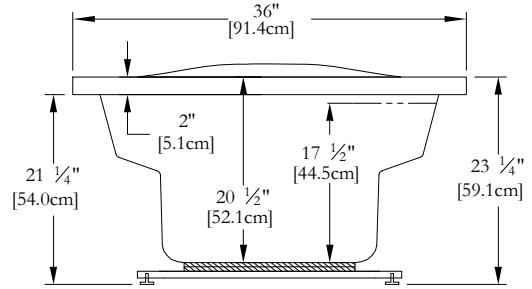

Thetford Mines

TECHNICAL SPECIFICATIONS

Bath name : *Golfe Xtra66*
Collection : Elegance Collection
Dimensions : 66 X 36 X 23 1/4
Gallon capacity : 37
Systems Height: 23,25"
Soaker Height: 21,75"

NO SKIRT IS AVAILABLE FOR THIS MODEL

TOP VIEW

* In compliance with CSA standards, all interior bath measurements taken 4" [10 cm] from the floor.

* Total height for soaker is equal to total height of this line drawing less ± 1,5" [3,8 cm] .

* All measurements are precise to ± 1/4" [0.63 cm]. Technical specifications are subject to change without prior notice.

* On special orders, above grade drain installation available upon request.

LENGTH

WIDTH

Defaulting positions

* Defaulting positions on above ACCESSORIES AND OPTIONS are approximative locations.

Océania Baths inc.
8, rue Patrice Côté
Trois-Pistoles (Québec)
Canada, G0L 4K0

Info-Line
1-888-851-8918
1-877-332-4224

Fax
1-877-880-8918
1-866-460-4334

Home Office:
Océania Baths inc.
591, avenue des Entreprises
Thetford Mines (Québec)
Canada, G6H 4B2