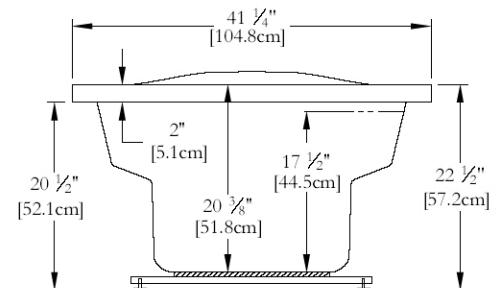

TECHNICAL SPECIFICATIONS

Bath name : *Golfe Xtra72*
Collection : Elegance Collection
Dimensions : 72 X 41 X 22 1/2
Gallon capacity : 51

Trois-Pistoles

NO SKIRT IS AVAILABLE FOR THIS MODEL

TOP VIEW

* In compliance with CSA standards, all interior bath measurements taken 4" [10 cm] from the floor.

* Total height for soaker is equal to total height of this line drawing less ± 1.5" [3,8 cm] .

* All measurements are precise to ± 1/4" [0.63 cm]. Technical specifications are subject to change without prior notice.

* On special orders, above grade drain installation available upon request.

LENGTH

WIDTH

Defaulting positions

- Pump
- Blower
- Grab bar
- Keypad
- Mood light

* Defaulting positions on above ACCESSORIES AND OPTIONS are approximative locations.

Océania Baths inc.
8, rue Patrice Côté
Trois-Pistoles (Québec)
Canada, G0L 4K0

Info-Line
1-888-851-8918
1-877-332-4224

Fax
1-877-880-8918
1-866-460-4334

Home Office:
Océania Baths inc.
591, avenue des Entreprises
Thetford Mines (Québec)
Canada, G6H 4B2