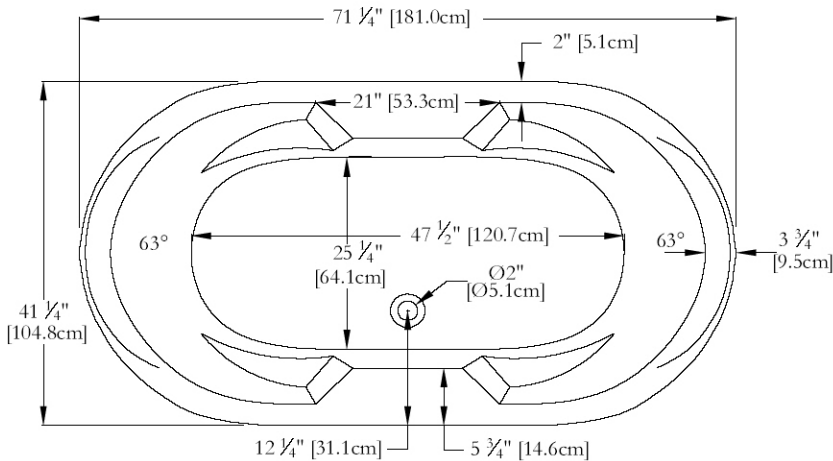

TECHNICAL SPECIFICATIONS

Bath name : *Golfe Xtra72*
 Collection : Elegance Collection
 Dimensions : 72 X 41 X 22 1/2
 Gallon capacity : 51

Trois-Pistoles

NO SKIRT IS AVAILABLE FOR THIS MODEL

TOP VIEW

* In compliance with CSA standards, all interior bath measurements taken 4" [10 cm] from the floor.

* Total height for soaker is equal to total height of this line drawing less ± 1.5" [3,8 cm] .

* All measurements are precise to ± 1/4" [0.63 cm]. Technical specifications are subject to change without prior notice.

* On special orders, above grade drain installation available upon request.

LENGTH

WIDTH

Defaulting positions

-  Pump
-  Blower
-  Grab bar
-  Keypad
-  Mood light

* Defaulting positions on above ACCESSORIES AND OPTIONS are approximative locations.