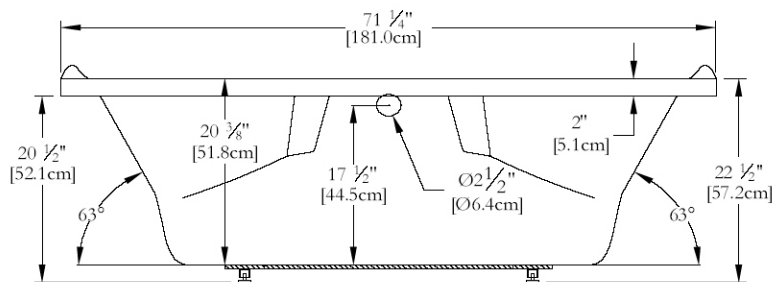

* In compliance with CSA standards, all interior bath measurements taken 4" [10 cm] from the floor.

* Total height for soaker is equal to total height of this line drawing less ± 1.5" [3,8 cm] .

* All measurements are precise to ± 1/4" [0.63 cm]. Technical specifications are subject to change without prior notice.

* On special orders, above grade drain installation available upon request.

LENGTH