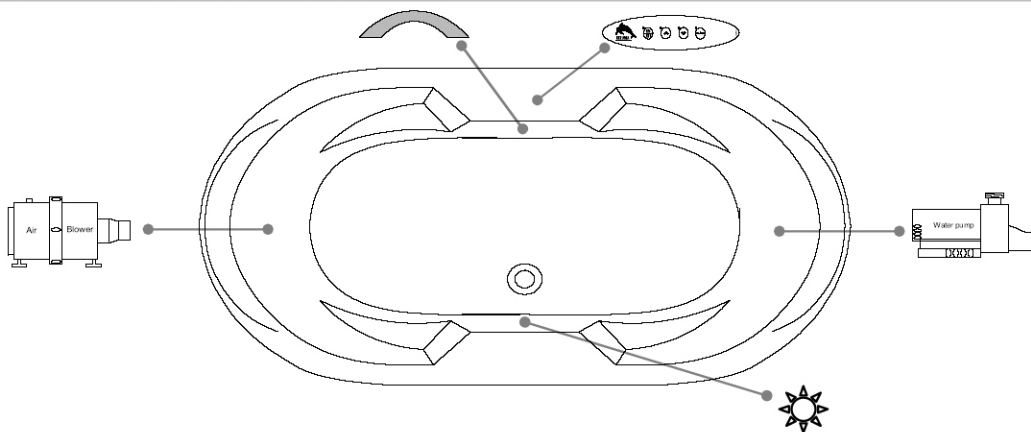

* Total height for soaker is equal to total height of this line drawing less ± 1.5" [3,8 cm] .

* All measurements are precise to ± 1/4" [0.63 cm]. Technical specifications are subject to change without prior notice.

* On special orders, above grade drain installation available upon request.

LENGTH

WIDTH

Defaulting positions

-  Pump
-  Blower
-  Grab bar
-  Keypad
-  Mood light

* Defaulting positions on above ACCESSORIES AND OPTIONS are approximative locations.