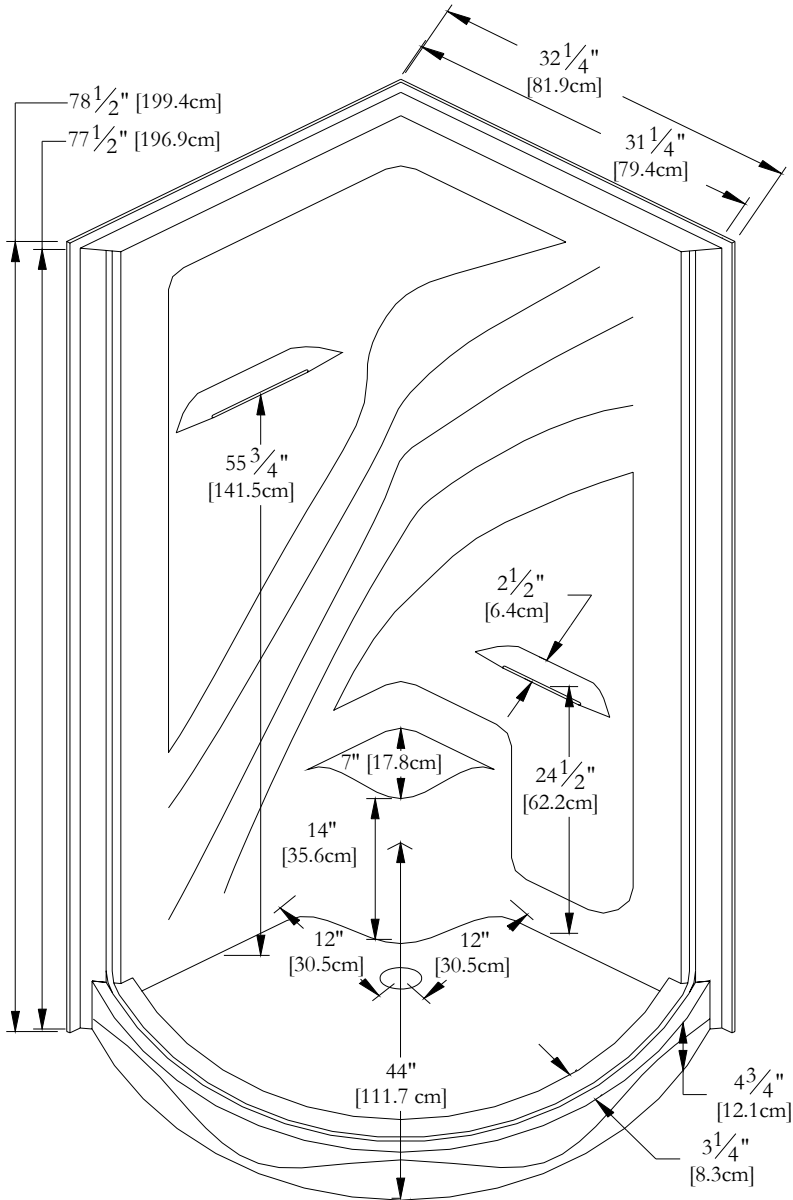

TECHNICAL SPECIFICATIONS

Shower Name : *Heritage [1 piece]*
 Collection : Shower Collection
 Dimensions : 32 X 32 X 78

FRONT VIEW

TOP VIEW

* All measurements are precise to $\pm 1/4$ " [0.63 cm]. Technical specifications are subject to change without prior notice.

HYDRO SHOWER SYSTEM

* Optional Hydro-Massage systems are factory pre-plumbed as illustrated.

* Please specify **RIGHT** or **LEFT** on order for valve installation. Right hand shown.