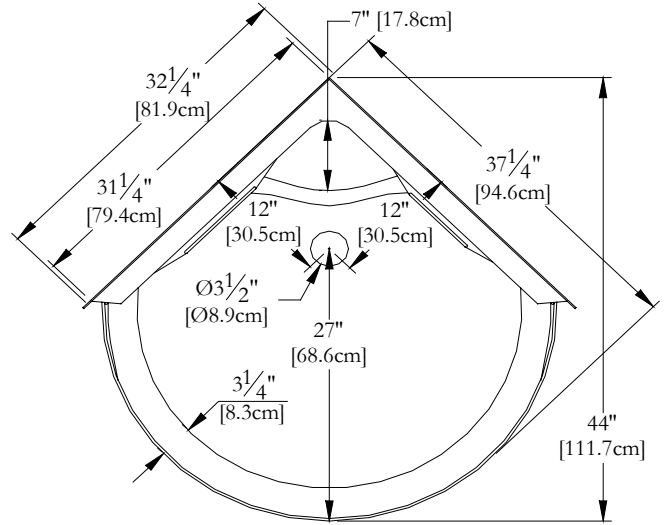

TECHNICAL SPECIFICATIONS

Shower Name : *Heritage [1 piece]*
 Collection : Shower Collection
 Dimensions : 32 X 32 X 78

FRONT VIEW

TOP VIEW

* All measurements are precise to $\pm 1/4$ " [0.63 cm]. Technical specifications are subject to change without prior notice.