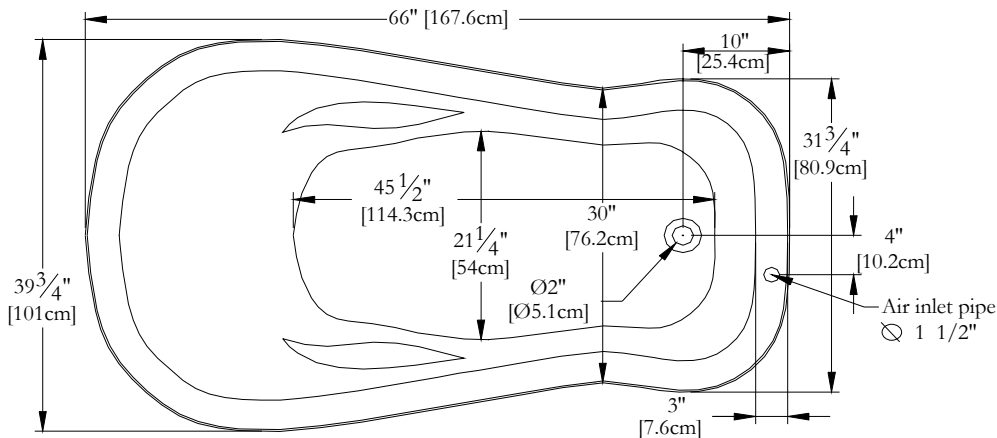

TECHNICAL SPECIFICATIONS

Bath name : *Juliette 66*
 Collection : Elegance Collection
 Dimensions : 66 x 39 x 37 1/2
 Gallon capacity : 45

Thetford Mines

TOP VIEW

* In compliance with CSA standards, all interior bath measurements taken 4" [10 cm] from the floor.

* All measurements are precise to ±1/4" [0.63 cm]. Technical specifications are subject to change without prior notice.

LENGTH

WIDTH

Defaulting positions

Mood light not available for this model

Pump not available for this model