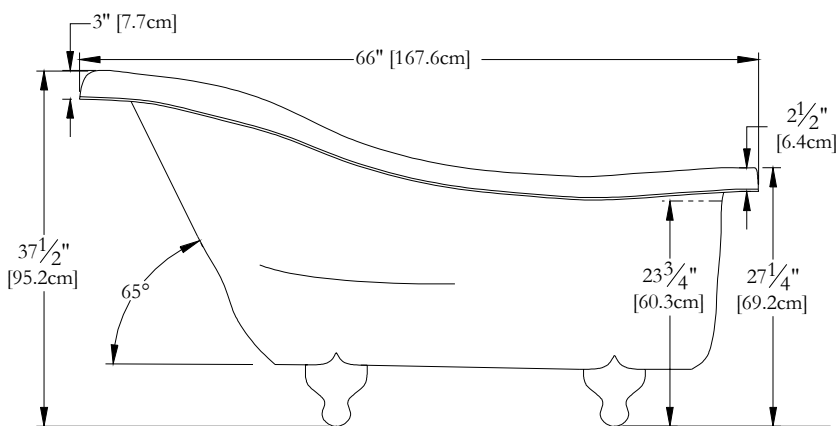

TECHNICAL SPECIFICATIONS

Bath name : *Juliette 66*
 Collection : Elegance Collection
 Dimensions : 66 x 39 x 37 1/2
 Gallon capacity : 45

Thetford Mines

TOP VIEW

* In compliance with CSA standards, all interior bath measurements taken 4" [10 cm] from the floor.

* All measurements are precise to ±1/4" [0.63 cm]. Technical specifications are subject to change without prior notice.

LENGTH

WIDTH

Defaulting positions

Mood light not available for this model

Pump not available for this model