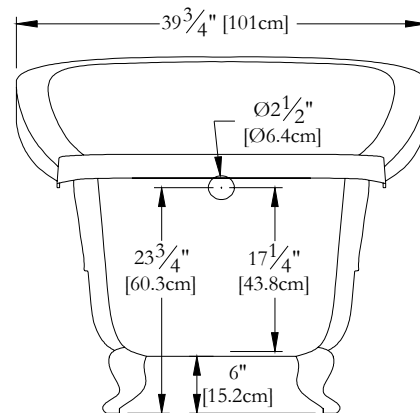

TECHNICAL SPECIFICATIONS

Bath name : *Juliette 66*
 Collection : Elegance Collection
 Dimensions : 66 x 39 x 37 1/2
 Gallon capacity : 45

Thetford Mines

TOP VIEW

* In compliance with CSA standards, all interior bath measurements taken 4" [10 cm] from the floor.

* All measurements are precise to ±1/4" [0.63 cm]. Technical specifications are subject to change without prior notice.

LENGTH

WIDTH

Defaulting positions

Mood light not available for this model

Pump not available for this model

* The blower must be relocated.

Space minimum required: 19" x 9" x 9"
 For an adequate blower efficiency, install the blower in a ventilated place.

*Blower

Keypad

**THE BLOWER MUST BE RELOCATED
 FAUCETS MUST BE FLOOR OR WALL MOUNTED ON THE AEROMASSAGE OR
 SUPER AEROMASSAGE SYSTEMS.**