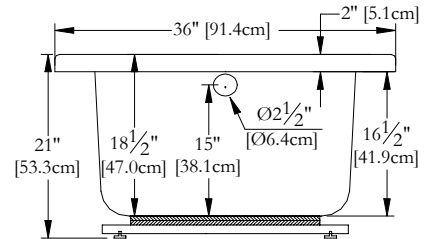

# TECHNICAL SPECIFICATIONS

Bath name : *Kloé*  
 Collection : Elegance Collection  
 Dimensions : 65 X 36 X 21  
 Gallon capacity : 45

Trois-Pistoles

**KEYPAD UNINSTALLED WHEN ORDERED WITH A TILE FLANGE  
 OR A REMOTE CONTROL**

**TOP VIEW**

\* In compliance with CSA standards, all interior bath measurements taken 4" [10 cm] from the floor.

\* Total height for soaker is equal to total height of this line drawing less ± 1" [2,5 cm].

\* All measurements are precise to ±1/4" [0.63 cm].  
 Technical specifications are subject to change without prior notice.

**LENGTH**

**WIDTH**

**IT MIGHT BE NECESSARY TO LIFT THE TUB  
 TO INSTALL A SKIRT**