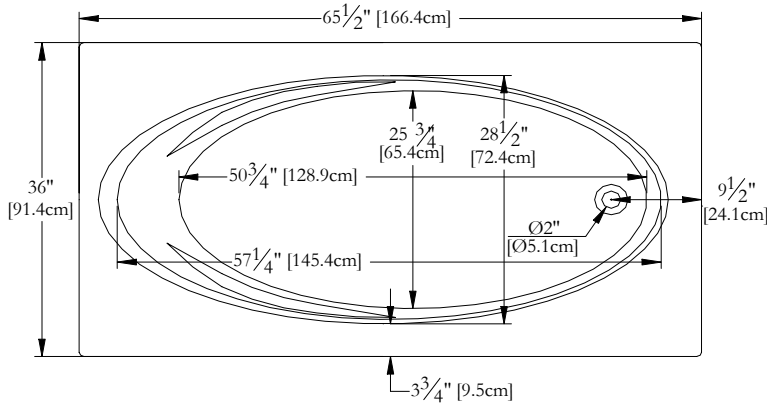

# TECHNICAL SPECIFICATIONS

Bath name : *Kloé*  
 Collection : Elegance Collection  
 Dimensions : 65 X 36 X 21  
 Gallon capacity : 45

Trois-Pistoles

**KEYPAD UNINSTALLED WHEN ORDERED WITH A TILE FLANGE  
 OR A REMOTE CONTROL**

**TOP VIEW**

\* In compliance with CSA standards, all interior bath measurements taken 4" [10 cm] from the floor.

\* Total height for soaker is equal to total height of this line drawing less ± 1" [2,5 cm].

\* All measurements are precise to ±1/4" [0.63 cm].  
 Technical specifications are subject to change without prior notice.

**LENGTH**

**WIDTH**

**IT MIGHT BE NECESSARY TO LIFT THE TUB  
 TO INSTALL A SKIRT**