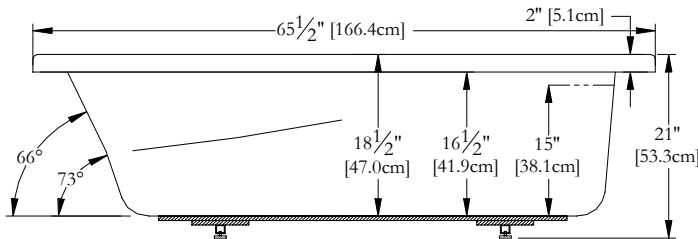

# TECHNICAL SPECIFICATIONS

Bath name : *Kloé*  
 Collection : Elegance Collection  
 Dimensions : 65 X 36 X 21  
 Gallon capacity : 45

Trois-Pistoles

**KEYPAD UNINSTALLED WHEN ORDERED WITH A TILE FLANGE  
 OR A REMOTE CONTROL**

**TOP VIEW**

\* In compliance with CSA standards, all interior bath measurements taken 4" [10 cm] from the floor.

\* Total height for soaker is equal to total height of this line drawing less ± 1" [2,5 cm].

\* All measurements are precise to ±1/4" [0.63 cm].  
 Technical specifications are subject to change without prior notice.

**LENGTH**

**WIDTH**

**IT MIGHT BE NECESSARY TO LIFT THE TUB  
 TO INSTALL A SKIRT**