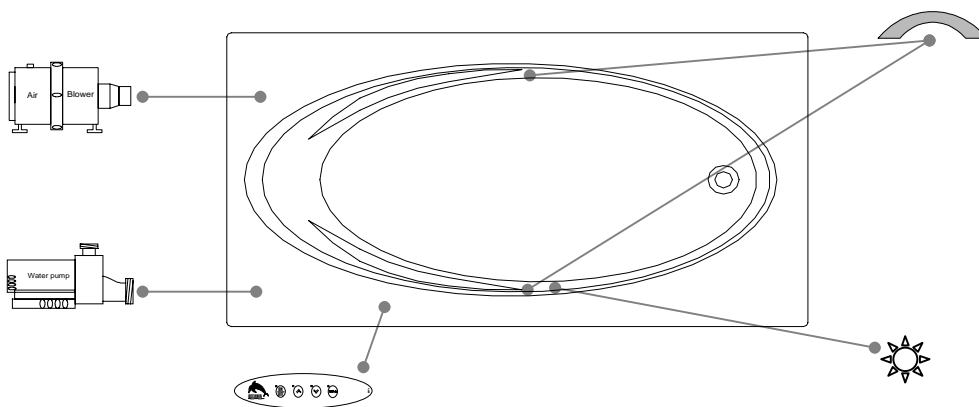

**TOP VIEW**

\* In compliance with CSA standards, all interior bath measurements taken 4" [10 cm] from the floor.

\* Total height for soaker is equal to total height of this line drawing less ± 1" [2,5 cm].

\* All measurements are precise to ±1/4" [0.63 cm].  
 Technical specifications are subject to change without prior notice.

**LENGTH**

**WIDTH**

**IT MIGHT BE NECESSARY TO LIFT THE TUB  
 TO INSTALL A SKIRT**

## Defaulting positions

-  **Pump**
-  **Blower**
-  **Grab bar**
-  **Keypad**
-  **Mood light**

\* Defaulting positions on above ACCESSORIES AND OPTIONS are approximative locations.

**Océania Baths inc.**  
 8, rue Patrice Côté  
 Trois-Pistoles (Québec)  
 Canada, G0L 4K0