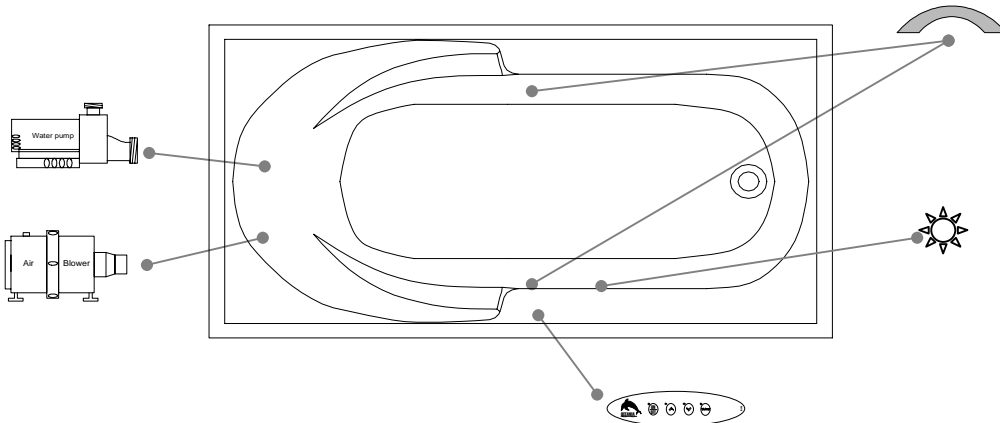

TOP VIEW

\* In compliance with CSA standards, all interior bath measurements taken 4" [10 cm] from the floor.

\* Total height for soaker is equal to total height of this line drawing less ± 1" [2,5 cm].

\* All measurements are precise to ±1/4" [0.63 cm]. Technical specifications are subject to change without prior notice.

LENGTH

WIDTH

**IT MIGHT BE NECESSARY TO LIFT THE TUB  
 TO INSTALL A SKIRT**

## Defaulting positions

-  **Pump**
-  **Blower**
-  **Grab bar**
-  **Keypad**
-  **Mood light**

\* Defaulting positions on above ACCESSORIES AND OPTIONS are approximative locations.

**Océania Baths inc.**  
 8, rue Patrice Côté  
 Trois-Pistoles (Québec)  
 Canada, G0L 4K0