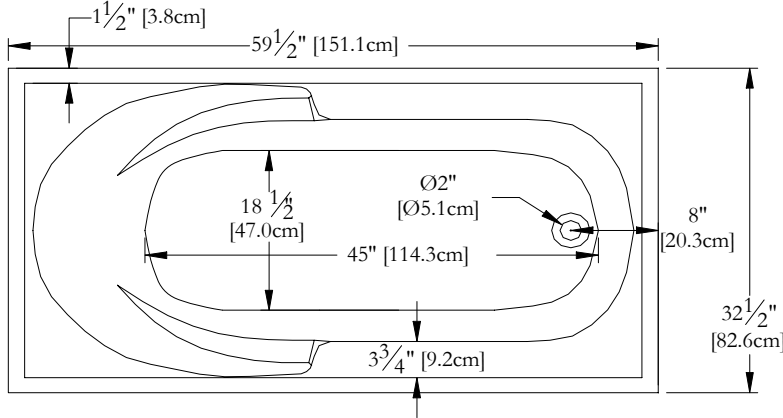

# TECHNICAL SPECIFICATIONS

Bath name : *Lagon 60*  
 Collection : Elegance Collection  
 Dimensions : 60 X 32 X 22 1/2  
 Gallon capacity : 34

**KEYPAD UNINSTALLED WHEN ORDERED WITH A TILE FLANGE  
 OR A REMOTE CONTROL**

TOP VIEW

\* In compliance with CSA standards, all interior bath measurements taken 4" [10 cm] from the floor.

\* Total height for soaker is equal to total height of this line drawing less ± 1" [2,5 cm].

\* All measurements are precise to ±1/4" [0.63 cm]. Technical specifications are subject to change without prior notice.

LENGTH

WIDTH

**IT MIGHT BE NECESSARY TO LIFT THE TUB  
 TO INSTALL A SKIRT**