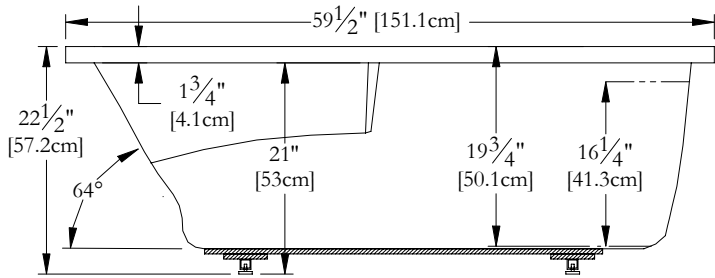

# TECHNICAL SPECIFICATIONS

Bath name : *Lagon 60*  
 Collection : Elegance Collection  
 Dimensions : 60 X 32 X 22 1/2  
 Gallon capacity : 34

**KEYPAD UNINSTALLED WHEN ORDERED WITH A TILE FLANGE  
 OR A REMOTE CONTROL**

TOP VIEW

\* In compliance with CSA standards, all interior bath measurements taken 4" [10 cm] from the floor.

\* Total height for soaker is equal to total height of this line drawing less ± 1" [2,5 cm].

\* All measurements are precise to ±1/4" [0.63 cm]. Technical specifications are subject to change without prior notice.

LENGTH

WIDTH

**IT MIGHT BE NECESSARY TO LIFT THE TUB  
 TO INSTALL A SKIRT**