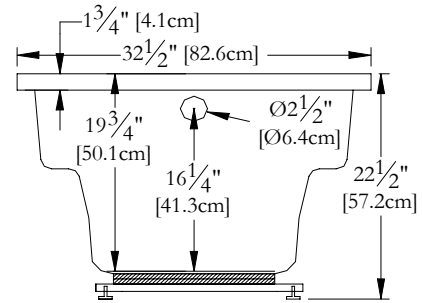

# TECHNICAL SPECIFICATIONS

Bath name : *Lagon 60*  
 Collection : Elegance Collection  
 Dimensions : 60 X 32 X 22 1/2  
 Gallon capacity : 34

**KEYPAD UNINSTALLED WHEN ORDERED WITH A TILE FLANGE  
 OR A REMOTE CONTROL**

TOP VIEW

\* In compliance with CSA standards, all interior bath measurements taken 4" [10 cm] from the floor.

\* Total height for soaker is equal to total height of this line drawing less ± 1" [2,5 cm].

\* All measurements are precise to ±1/4" [0.63 cm]. Technical specifications are subject to change without prior notice.

LENGTH

WIDTH

**IT MIGHT BE NECESSARY TO LIFT THE TUB  
 TO INSTALL A SKIRT**