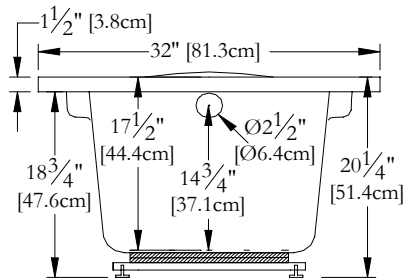

Thetford Mines

TECHNICAL SPECIFICATIONS

Bath name : *Laguna*
 Collection : Elegance Collection
 Dimensions : 60 X 32 X 20
 Gallon capacity : 33

INTEGRATED TILE FLANGE AVAILABLE

TOP VIEW

* In compliance with CSA standards, all interior bath measurements taken 4" [10 cm] from the floor.

* Total height for soaker is equal to total height of this line drawing less ± 1" [2,5 cm].

* All measurements are precise to ±1/4" [0.63 cm]. Technical specifications are subject to change without prior notice.

LENGTH

WIDTH

IT MIGHT BE NECESSARY TO LIFT THE TUB TO INSTALL A SKIRT

Defaulting positions

-  Pump
-  Blower
-  Grab bar
-  Keypad
-  Mood light

* Defaulting positions on above ACCESSORIES AND OPTIONS are approximative locations.