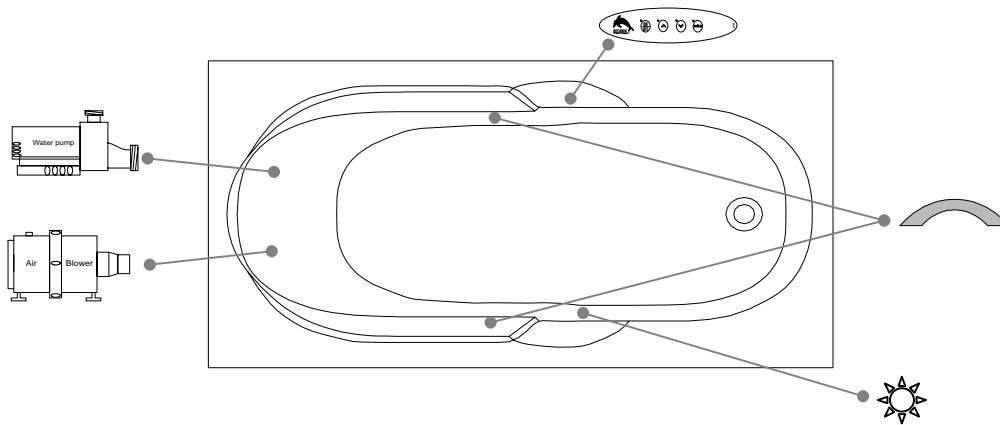

Thetford Mines

TECHNICAL SPECIFICATIONS

Bath name : *Laguna*
 Collection : Elegance Collection
 Dimensions : 60 X 32 X 20
 Gallon capacity : 33

INTEGRATED TILE FLANGE AVAILABLE

TOP VIEW

* In compliance with CSA standards, all interior bath measurements taken 4" [10 cm] from the floor.

* Total height for soaker is equal to total height of this line drawing less ± 1" [2,5 cm].

* All measurements are precise to ±1/4" [0.63 cm]. Technical specifications are subject to change without prior notice.

LENGTH

WIDTH

IT MIGHT BE NECESSARY TO LIFT THE TUB TO INSTALL A SKIRT

Defaulting positions

-  Pump
-  Blower
-  Grab bar
-  Keypad
-  Mood light

* Defaulting positions on above ACCESSORIES AND OPTIONS are approximative locations.