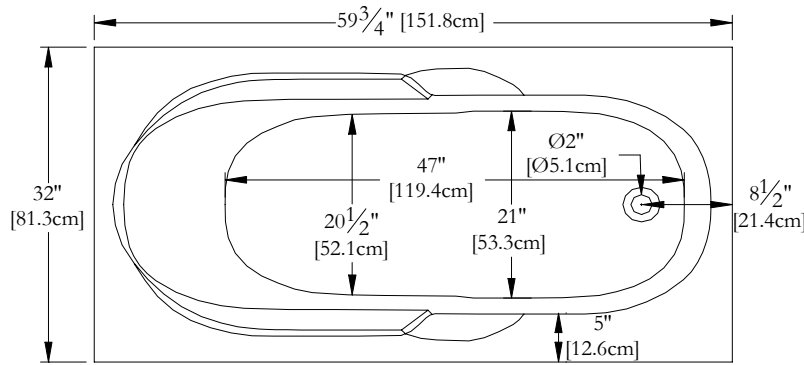

Thetford Mines

TECHNICAL SPECIFICATIONS

Bath name : *Laguna*
 Collection : Elegance Collection
 Dimensions : 60 X 32 X 20
 Gallon capacity : 33

INTEGRATED TILE FLANGE AVAILABLE

TOP VIEW

* In compliance with CSA standards, all interior bath measurements taken 4" [10 cm] from the floor.

* Total height for soaker is equal to total height of this line drawing less ± 1" [2,5 cm].

* All measurements are precise to ±1/4" [0.63 cm]. Technical specifications are subject to change without prior notice.

LENGTH

WIDTH

IT MIGHT BE NECESSARY TO LIFT THE TUB TO INSTALL A SKIRT

Defaulting positions

-  Pump
-  Blower
-  Grab bar
-  Keypad
-  Mood light

* Defaulting positions on above ACCESSORIES AND OPTIONS are approximative locations.