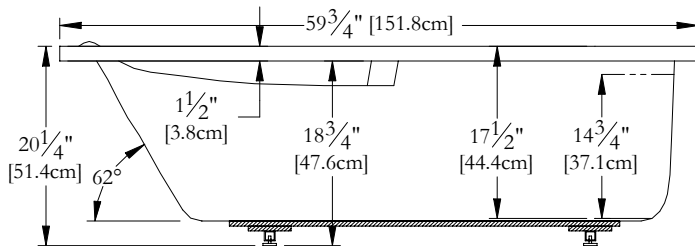

Thetford Mines

TECHNICAL SPECIFICATIONS

Bath name : *Laguna*
 Collection : Elegance Collection
 Dimensions : 60 X 32 X 20
 Gallon capacity : 33

INTEGRATED TILE FLANGE AVAILABLE

TOP VIEW

* In compliance with CSA standards, all interior bath measurements taken 4" [10 cm] from the floor.

* Total height for soaker is equal to total height of this line drawing less ± 1" [2,5 cm].

* All measurements are precise to ±1/4" [0.63 cm]. Technical specifications are subject to change without prior notice.

LENGTH

WIDTH

IT MIGHT BE NECESSARY TO LIFT THE TUB TO INSTALL A SKIRT

Defaulting positions

-  Pump
-  Blower
-  Grab bar
-  Keypad
-  Mood light

* Defaulting positions on above ACCESSORIES AND OPTIONS are approximative locations.