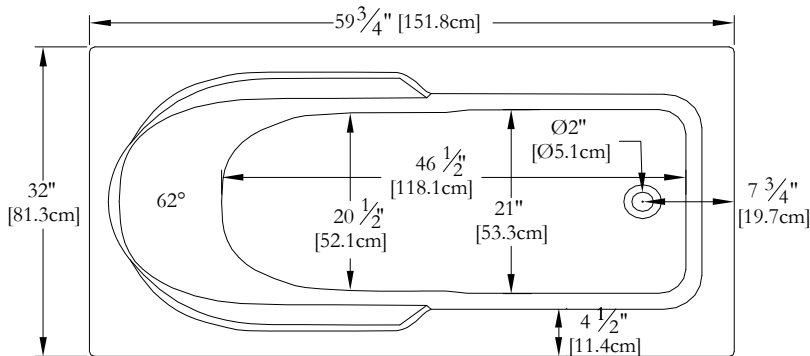

Thetford Mines

TECHNICAL SPECIFICATIONS

Bath name : *Laguna*
 Collection : Elegance Collection
 Dimensions : 60 X 32 X 20
 Gallon capacity : 33
 Systems Height: 20"
 Soaker Height: 18,5"

**INTEGRATED TILE FLANGE AVAILABLE
 KEYPAD UNINSTALLED WHEN ORDERED WITH A
 TILE FLANGE OR A REMOTE CONTROL**

TOP VIEW

* In compliance with CSA standards, all interior bath measurements taken 4" [10 cm] from the floor.

* The total height for a soaker can be less +/- 1,5"(3,81cm) because delivered without adjustable feet.

* All measurements are precise to ±1/4" [0.63 cm]. Technical specifications are subject to change without prior notice.

* On special orders, above grade drain installation available upon request.

LENGTH