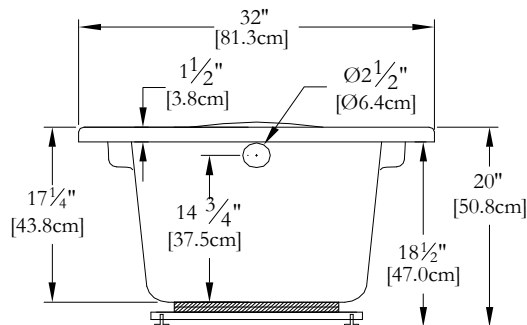

Thetford Mines

TECHNICAL SPECIFICATIONS

Bath name : *Laguna*
Collection : Elegance Collection
Dimensions : 60 X 32 X 20
Gallon capacity : 33
Systems Height: 20"
Soaker Height: 18,5"

**INTEGRATED TILE FLANGE AVAILABLE
KEYPAD UNINSTALLED WHEN ORDERED WITH A
TILE FLANGE OR A REMOTE CONTROL**

TOP VIEW

* In compliance with CSA standards, all interior bath measurements taken 4" [10 cm] from the floor.

* The total height for a soaker can be less +/- 1,5"(3,81cm) because delivered without adjustable feet.

* All measurements are precise to ±1/4" [0.63 cm]. Technical specifications are subject to change without prior notice.

* On special orders, above grade drain installation available upon request.

LENGTH

WIDTH

Defaulting positions

	Pump
	Blower
	Grab bar
	Keypad
	Mood light

* Defaulting positions on above ACCESSORIES AND OPTIONS are approximative locations.

Océania Baths inc.
8, rue Patrice Côté
Trois-Pistoles (Québec)
Canada, G0L 4K0

Info-Line
1-888-851-8918
1-877-332-4224

Fax
1-877-880-8918
1-866-460-4334

Home Office:
Océania Baths inc.
591, avenue des Entreprises
Thetford Mines (Québec)
Canada, G6H 4B2