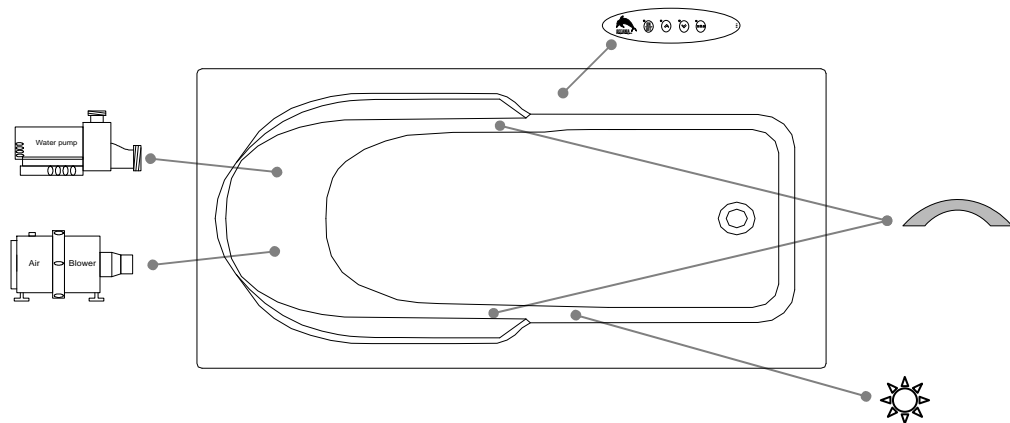

Thetford Mines

TECHNICAL SPECIFICATIONS

Bath name : *Laguna*
 Collection : Elegance Collection
 Dimensions : 60 X 32 X 20
 Gallon capacity : 33
 Systems Height: 20"
 Soaker Height: 18,5"

**INTEGRATED TILE FLANGE AVAILABLE
 KEYPAD UNINSTALLED WHEN ORDERED WITH A
 TILE FLANGE OR A REMOTE CONTROL**

TOP VIEW

* In compliance with CSA standards, all interior bath measurements taken 4" [10 cm] from the floor.

* The total height for a soaker can be less +/- 1,5"(3,81cm) because delivered without adjustable feet.

* All measurements are precise to ±1/4" [0.63 cm]. Technical specifications are subject to change without prior notice.

* On special orders, above grade drain installation available upon request.

LENGTH

WIDTH

Defaulting positions

	Pump
	Blower
	Grab bar
	Keypad
	Mood light

* Defaulting positions on above ACCESSORIES AND OPTIONS are approximative locations.

Océania Baths inc.
 8, rue Patrice Côté
 Trois-Pistoles (Québec)
 Canada, G0L 4K0