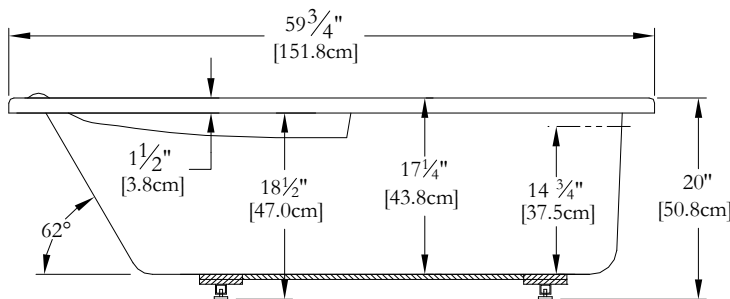

Thetford Mines

TECHNICAL SPECIFICATIONS

Bath name : *Laguna*
 Collection : Elegance Collection
 Dimensions : 60 X 32 X 20
 Gallon capacity : 33
 Systems Height: 20"
 Soaker Height: 18,5"

**INTEGRATED TILE FLANGE AVAILABLE
 KEYPAD UNINSTALLED WHEN ORDERED WITH A
 TILE FLANGE OR A REMOTE CONTROL**

TOP VIEW

* In compliance with CSA standards, all interior bath measurements taken 4" [10 cm] from the floor.

* The total height for a soaker can be less +/- 1,5"(3,81cm) because delivered without adjustable feet.

* All measurements are precise to ±1/4" [0.63 cm]. Technical specifications are subject to change without prior notice.

* On special orders, above grade drain installation available upon request.

LENGTH