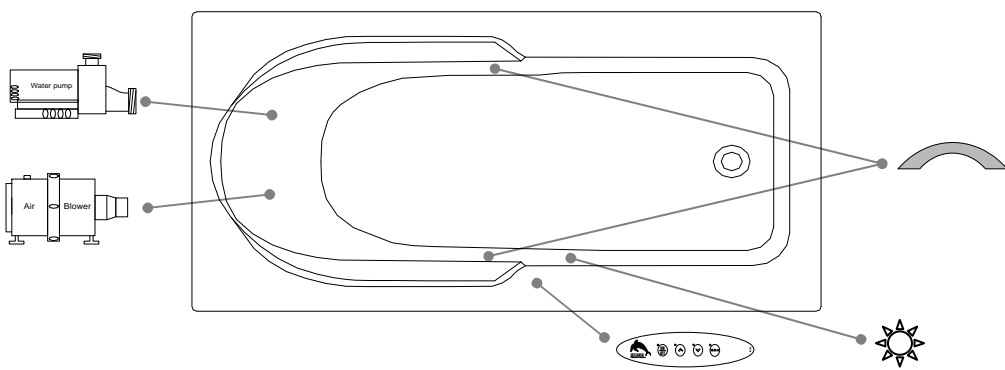

Thetford Mines

TECHNICAL SPECIFICATIONS

Bath name : *Laguna*
 Collection : Elegance Collection
 Dimensions : 60 X 32 X 18 3/4
 Gallon capacity : 33

**INTEGRATED TILE FLANGE AVAILABLE
 KEYPAD UNINSTALLED WHEN ORDERED WITH A
 TILE FLANGE OR A REMOTE CONTROL**

TOP VIEW

LENGTH

WIDTH

* In compliance with CSA standards, all interior bath measurements taken 4" [10 cm] from the floor.

* All measurements are precise to ±1/4" [0.63 cm]. Technical specifications are subject to change without prior notice.

* On special orders, above grade drain installation available upon request.

Defaulting positions

-  **Pump**
-  **Blower**
-  **Grab bar**
-  **Keypad**
-  **Mood light**

* Defaulting positions on above ACCESSORIES AND OPTIONS are approximative locations.