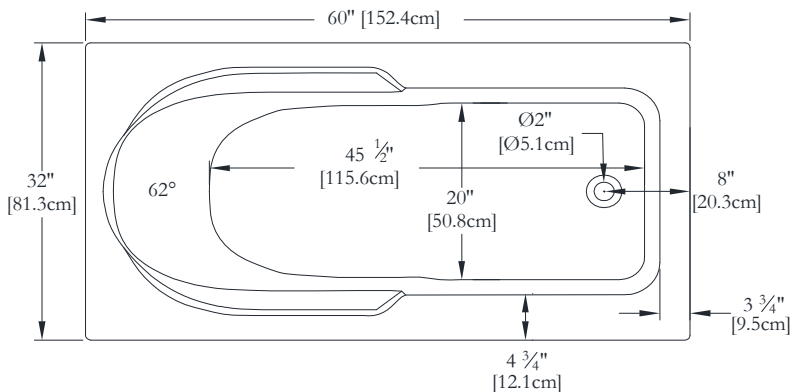

Thetford Mines

TECHNICAL SPECIFICATIONS

Bath name : *Laguna*
 Collection : Elegance Collection
 Dimensions : 60 X 32 X 18 3/4
 Gallon capacity : 33

**INTEGRATED TILE FLANGE AVAILABLE
 KEYPAD UNINSTALLED WHEN ORDERED WITH A
 TILE FLANGE OR A REMOTE CONTROL**

TOP VIEW

LENGTH

WIDTH

* In compliance with CSA standards, all interior bath measurements taken 4" [10 cm] from the floor.

* All measurements are precise to ±1/4" [0.63 cm]. Technical specifications are subject to change without prior notice.