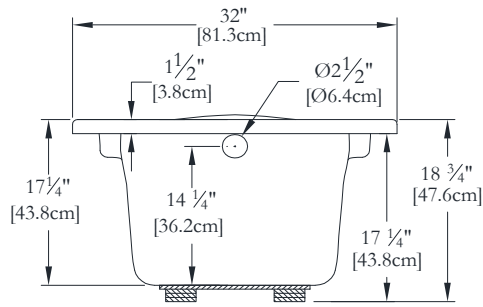

Thetford Mines

TECHNICAL SPECIFICATIONS

Bath name : *Laguna*
 Collection : Elegance Collection
 Dimensions : 60 X 32 X 18 3/4
 Gallon capacity : 33

**INTEGRATED TILE FLANGE AVAILABLE
 KEYPAD UNINSTALLED WHEN ORDERED WITH A
 TILE FLANGE OR A REMOTE CONTROL**

TOP VIEW

LENGTH

WIDTH

* In compliance with CSA standards, all interior bath measurements taken 4" [10 cm] from the floor.

* All measurements are precise to ±1/4" [0.63 cm]. Technical specifications are subject to change without prior notice.