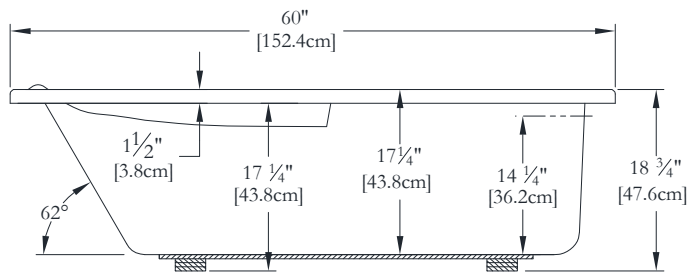

Thetford Mines

TECHNICAL SPECIFICATIONS

Bath name : *Laguna*
 Collection : Elegance Collection
 Dimensions : 60 X 32 X 18 3/4
 Gallon capacity : 33

**INTEGRATED TILE FLANGE AVAILABLE
 KEYPAD UNINSTALLED WHEN ORDERED WITH A
 TILE FLANGE OR A REMOTE CONTROL**

TOP VIEW

LENGTH

WIDTH

* In compliance with CSA standards, all interior bath measurements taken 4" [10 cm] from the floor.

* All measurements are precise to ±1/4" [0.63 cm]. Technical specifications are subject to change without prior notice.