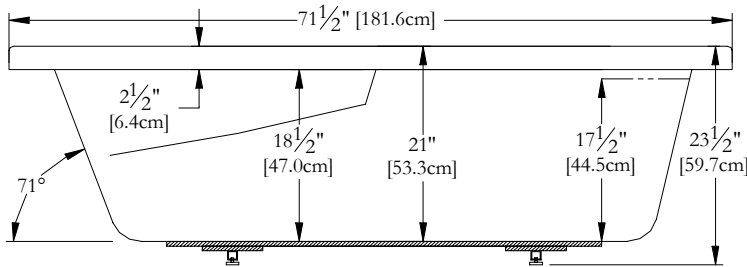

TECHNICAL SPECIFICATIONS

Bath name : *Léa*
 Collection : Elegance Collection
 Dimensions : 72 X 42 X 23 1/2
 Gallon capacity : 72

Trois-Pistoles

**KEYPAD UNINSTALLED WHEN ORDERED WITH A TILE FLANGE
 OR A REMOTE CONTROL**

TOP VIEW

* In compliance with CSA standards, all interior bath measurements taken 4" [10 cm] from the floor.

* Total height for soaker is equal to total height of this line drawing less ± 1" [2,5 cm].

* All measurements are precise to ± 1/4" [0.63 cm]. Technical specifications are subject to change without prior notice.

LENGTH

WIDTH

**IT MIGHT BE NECESSARY TO LIFT THE TUB
 TO INSTALL A SKIRT**

Defaulting positions

-  **Pump**
-  **Blower**
-  **Grab bar**
-  **Keypad**
-  **Mood light**

* Defaulting positions on above ACCESSORIES AND OPTIONS are approximative locations.