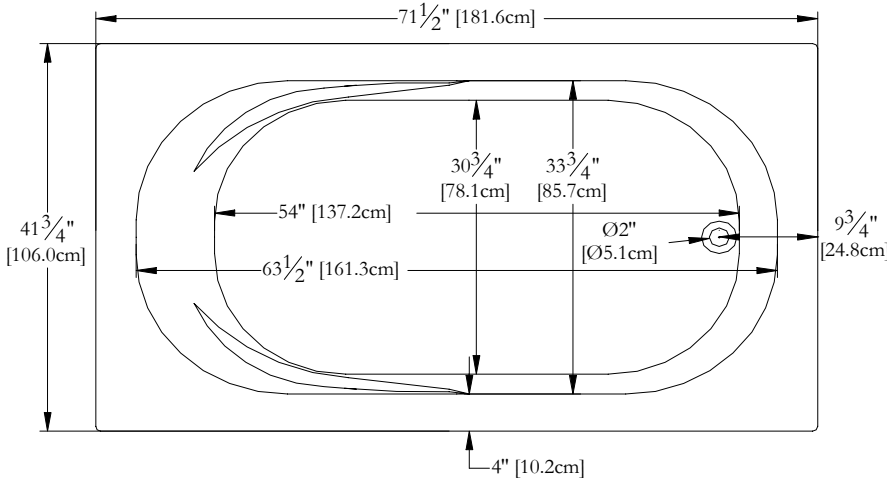

TECHNICAL SPECIFICATIONS

Bath name : *Léa*
 Collection : Elegance Collection
 Dimensions : 72 X 42 X 23 1/2
 Gallon capacity : 72

Trois-Pistoles

**KEYPAD UNINSTALLED WHEN ORDERED WITH A TILE FLANGE
 OR A REMOTE CONTROL**

TOP VIEW

* In compliance with CSA standards, all interior bath measurements taken 4" [10 cm] from the floor.

* Total height for soaker is equal to total height of this line drawing less ± 1" [2,5 cm].

* All measurements are precise to ± 1/4" [0.63 cm]. Technical specifications are subject to change without prior notice.

LENGTH

WIDTH

**IT MIGHT BE NECESSARY TO LIFT THE TUB
 TO INSTALL A SKIRT**

Defaulting positions

-  **Pump**
-  **Blower**
-  **Grab bar**
-  **Keypad**
-  **Mood light**

* Defaulting positions on above ACCESSORIES AND OPTIONS are approximative locations.