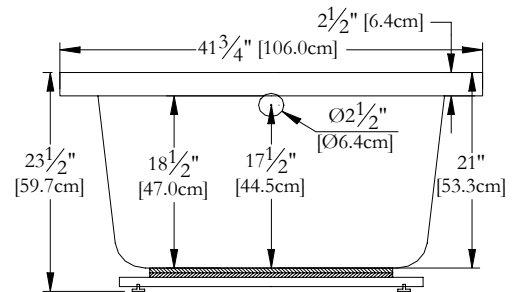

TECHNICAL SPECIFICATIONS

Bath name : *Léa*
 Collection : Elegance Collection
 Dimensions : 72 X 42 X 23 1/2
 Gallon capacity : 72

Trois-Pistoles

**KEYPAD UNINSTALLED WHEN ORDERED WITH A TILE FLANGE
 OR A REMOTE CONTROL**

TOP VIEW

* In compliance with CSA standards, all interior bath measurements taken 4" [10 cm] from the floor.

* Total height for soaker is equal to total height of this line drawing less ± 1" [2,5 cm].

* All measurements are precise to ± 1/4" [0.63 cm]. Technical specifications are subject to change without prior notice.

LENGTH

WIDTH

**IT MIGHT BE NECESSARY TO LIFT THE TUB
 TO INSTALL A SKIRT**

Defaulting positions

-  **Pump**
-  **Blower**
-  **Grab bar**
-  **Keypad**
-  **Mood light**

* Defaulting positions on above ACCESSORIES AND OPTIONS are approximative locations.