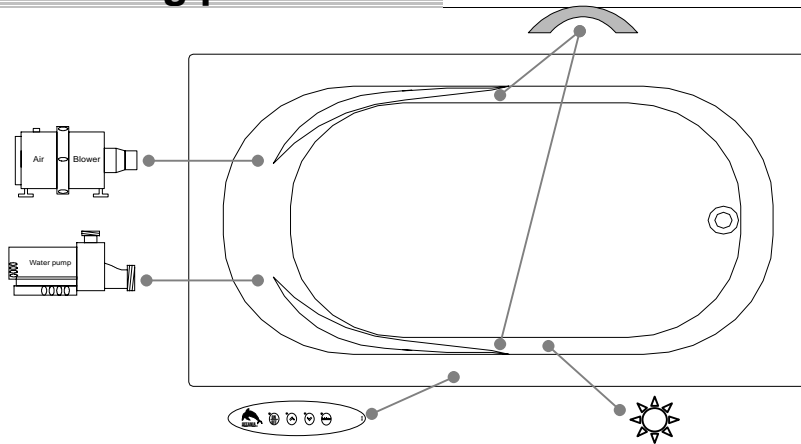

TECHNICAL SPECIFICATIONS

Bath name : *Léa*
 Collection : Elegance Collection
 Dimensions : 72 X 42 X 23 1/2
 Gallon capacity : 72

Trois-Pistoles

**KEYPAD UNINSTALLED WHEN ORDERED WITH A TILE FLANGE
 OR A REMOTE CONTROL**

TOP VIEW

* In compliance with CSA standards, all interior bath measurements taken 4" [10 cm] from the floor.

* Total height for soaker is equal to total height of this line drawing less ± 1" [2,5 cm].

* All measurements are precise to ± 1/4" [0.63 cm]. Technical specifications are subject to change without prior notice.

LENGTH

WIDTH

**IT MIGHT BE NECESSARY TO LIFT THE TUB
 TO INSTALL A SKIRT**

Defaulting positions

-  **Pump**
-  **Blower**
-  **Grab bar**
-  **Keypad**
-  **Mood light**

* Defaulting positions on above ACCESSORIES AND OPTIONS are approximative locations.