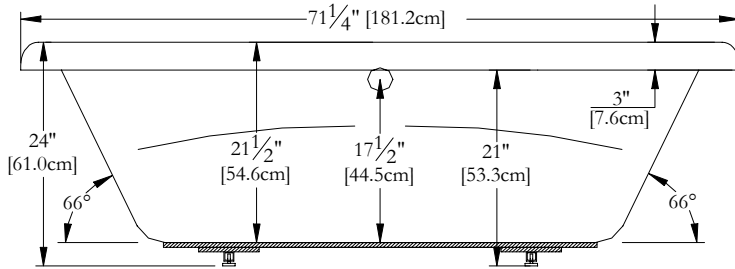

# TECHNICAL SPECIFICATIONS

Bath name : *Légende*  
 Collection : Elegance Collection  
 Dimensions : 71 X 41 X 24  
 Gallon capacity : 64

Trois-Pistoles

TOP VIEW

\* In compliance with CSA standards, all interior bath measurements taken 4" [10 cm] from the floor.

\* Total height for soaker is equal to total height of this line drawing less ± 1" [2,5 cm].

\* All measurements are precise to ±1/4" [0.63 cm]. Technical specifications are subject to change without prior notice.

LENGTH

WIDTH