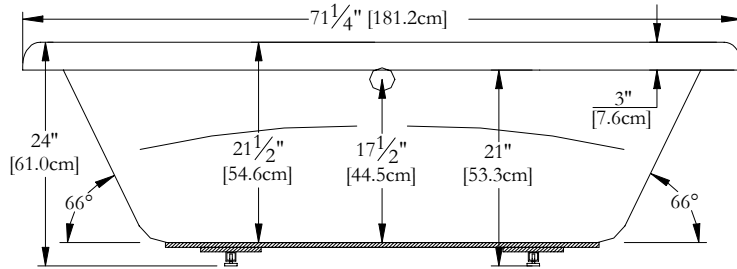

# TECHNICAL SPECIFICATIONS

Bath name : *Légende*  
 Collection : Elegance Collection  
 Dimensions : 71 X 41 X 24  
 Gallon capacity : 64

Trois-Pistoles

TOP VIEW

\* In compliance with CSA standards, all interior bath measurements taken 4" [10 cm] from the floor.

\* Total height for soaker is equal to total height of this line drawing less ± 1" [2,5 cm].

\* All measurements are precise to ±1/4" [0.63 cm]. Technical specifications are subject to change without prior notice.

LENGTH

WIDTH