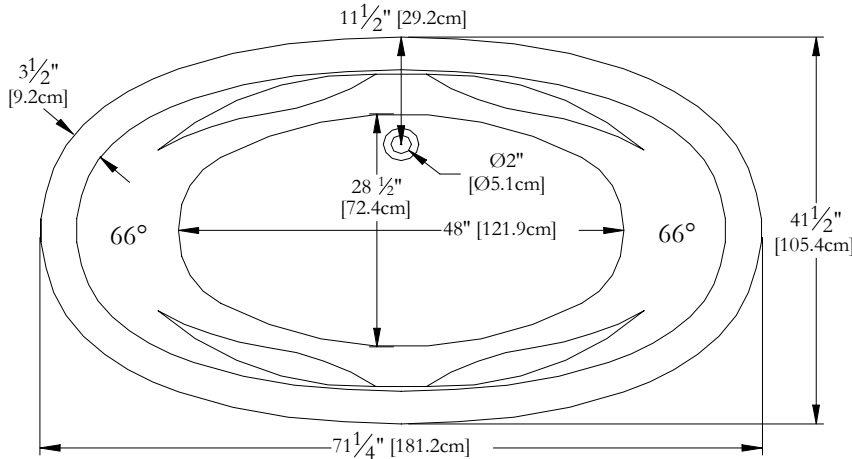

# TECHNICAL SPECIFICATIONS

Bath name : *Légende*  
 Collection : Elegance Collection  
 Dimensions : 71 X 41 X 24  
 Gallon capacity : 64

Trois-Pistoles

TOP VIEW

\* In compliance with CSA standards, all interior bath measurements taken 4" [10 cm] from the floor.

\* Total height for soaker is equal to total height of this line drawing less ± 1" [2,5 cm].

\* All measurements are precise to ±1/4" [0.63 cm]. Technical specifications are subject to change without prior notice.

LENGTH

WIDTH