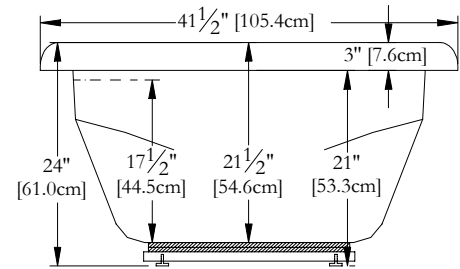

# TECHNICAL SPECIFICATIONS

Bath name : *Légende*  
 Collection : Elegance Collection  
 Dimensions : 71 X 41 X 24  
 Gallon capacity : 64

Trois-Pistoles

TOP VIEW

\* In compliance with CSA standards, all interior bath measurements taken 4" [10 cm] from the floor.

\* Total height for soaker is equal to total height of this line drawing less ± 1" [2,5 cm].

\* All measurements are precise to ±1/4" [0.63 cm]. Technical specifications are subject to change without prior notice.

LENGTH

WIDTH