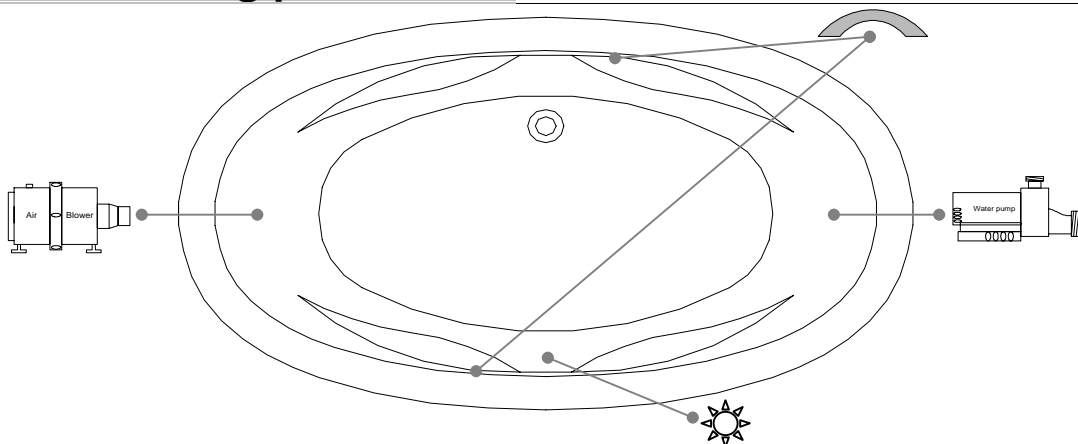

# TECHNICAL SPECIFICATIONS

Bath name : *Légende*  
 Collection : Elegance Collection  
 Dimensions : 71 X 41 X 24  
 Gallon capacity : 64

Trois-Pistoles

TOP VIEW

\* In compliance with CSA standards, all interior bath measurements taken 4" [10 cm] from the floor.

\* Total height for soaker is equal to total height of this line drawing less ± 1" [2,5 cm].

\* All measurements are precise to ±1/4" [0.63 cm]. Technical specifications are subject to change without prior notice.

LENGTH

WIDTH

## Defaulting positions

-  **Pump**
-  **Blower**
-  **Grab bar**
-  **Remote**
-  **Mood light**

\* Defaulting positions on above ACCESSORIES AND OPTIONS are approximative locations.

**Océania Baths inc.**  
 8, rue Patrice Côté  
 Trois-Pistoles (Québec)  
 Canada, G0L 4K0