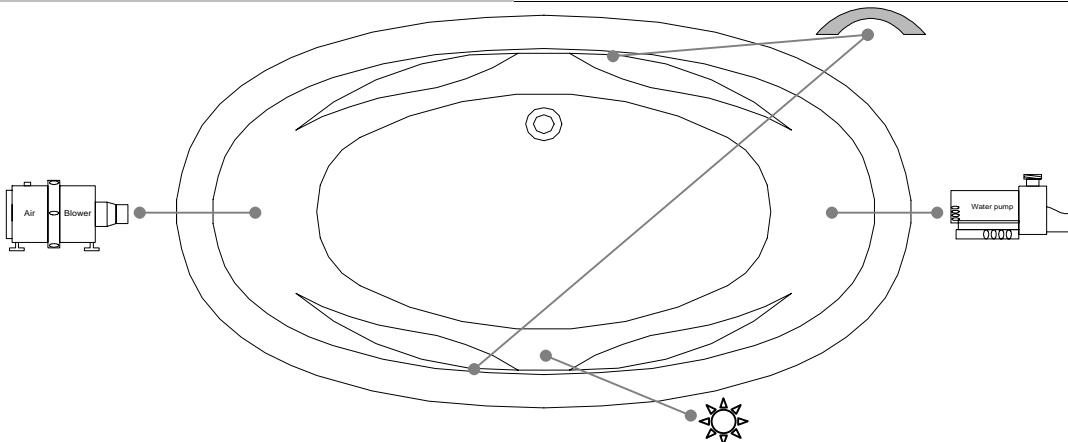

# TECHNICAL SPECIFICATIONS

Bath name : *Légende*  
 Collection : Elegance Collection  
 Dimensions : 71 X 41 X 24  
 Gallon capacity : 64

Trois-Pistoles

TOP VIEW

\* In compliance with CSA standards, all interior bath measurements taken 4" [10 cm] from the floor.

\* Total height for soaker is equal to total height of this line drawing less ± 1" [2,5 cm].

\* All measurements are precise to ±1/4" [0.63 cm]. Technical specifications are subject to change without prior notice.

LENGTH

WIDTH

## Defaulting positions

-  **Pump**
-  **Blower**
-  **Grab bar**
-  **Remote**
-  **Mood light**

\* Defaulting positions on above ACCESSORIES AND OPTIONS are approximative locations.

**Océania Baths inc.**  
 8, rue Patrice Côté  
 Trois-Pistoles (Québec)  
 Canada, G0L 4K0