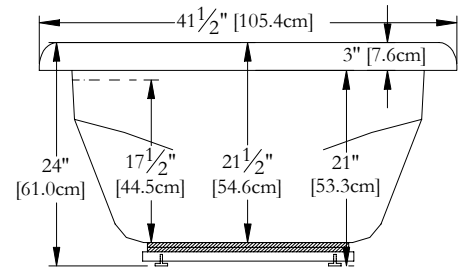

# TECHNICAL SPECIFICATIONS

Bath name : *Légende*  
 Collection : Elegance Collection  
 Dimensions : 71 X 41 X 24  
 Gallon capacity : 64

Trois-Pistoles

TOP VIEW

\* In compliance with CSA standards, all interior bath measurements taken 4" [10 cm] from the floor.

\* Total height for soaker is equal to total height of this line drawing less ± 1" [2,5 cm].

\* All measurements are precise to ±1/4" [0.63 cm]. Technical specifications are subject to change without prior notice.

LENGTH

WIDTH