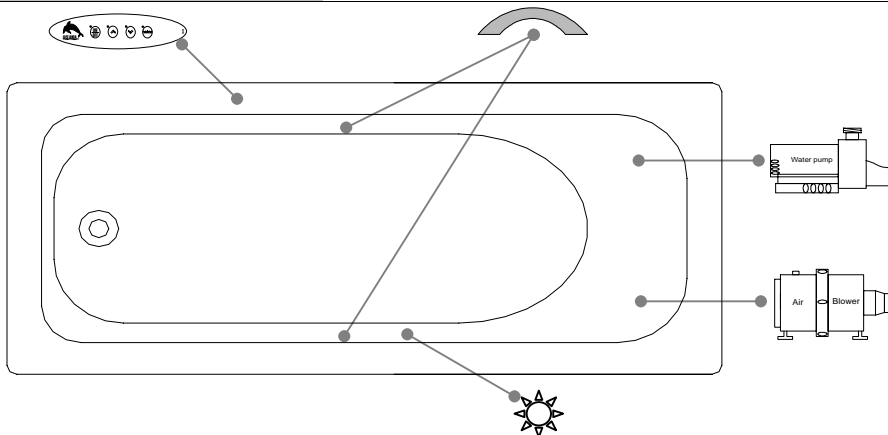

TOP VIEW

* In compliance with CSA standards, all interior bath measurements taken 4" [10 cm] from the floor.

* Total height for soaker is equal to total height of this line drawing less ± 1" [2,5 cm].

* All measurements are precise to ±1/4" [0.63 cm].
 Technical specifications are subject to change without prior notice.

LENGTH

WIDTH

**IT MIGHT BE NECESSARY TO LIFT THE TUB
 TO INSTALL A SKIRT**

Defaulting positions

Pump

Blower

Grab bar

Keypad

Mood light

* Defaulting positions on above ACCESSORIES AND OPTIONS are approximative locations.

Océania Baths inc.
 8, rue Patrice Côté
 Trois-Pistoles (Québec)
 Canada, G0L 4K0

Info-Line
 1-888-851-8918
 1-877-332-4224