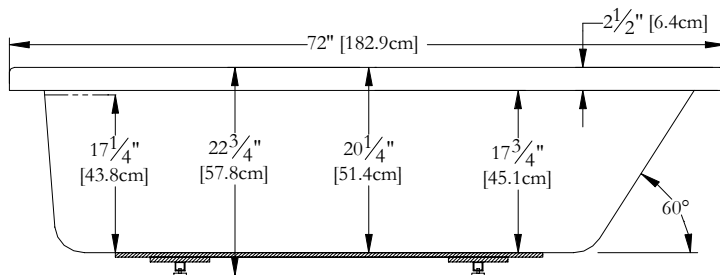

Thetford Mines

TECHNICAL SPECIFICATIONS

Bath name : *Liberty*
 Collection : Harmony Collection
 Dimensions : 72 X 32 X 23
 Gallon capacity : 58

**KEYPAD UNINSTALLED WHEN ORDERED WITH A TILE FLANGE
 OR A REMOTE CONTROL**

TOP VIEW

* In compliance with CSA standards, all interior bath measurements taken 4" [10 cm] from the floor.

* Total height for soaker is equal to total height of this line drawing less ± 1" [2,5 cm].

* All measurements are precise to ±1/4" [0.63 cm].
 Technical specifications are subject to change without prior notice.

LENGTH

WIDTH

**IT MIGHT BE NECESSARY TO LIFT THE TUB
 TO INSTALL A SKIRT**

Defaulting positions

Pump

Blower

Grab bar

Keypad