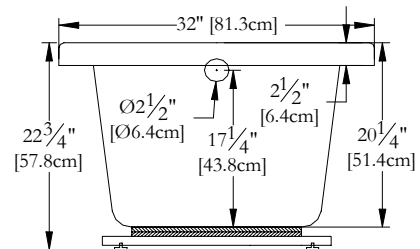

Thetford Mines

TECHNICAL SPECIFICATIONS

Bath name : *Liberty*
 Collection : Harmony Collection
 Dimensions : 72 X 32 X 23
 Gallon capacity : 58

**KEYPAD UNINSTALLED WHEN ORDERED WITH A TILE FLANGE
 OR A REMOTE CONTROL**

TOP VIEW

* In compliance with CSA standards, all interior bath measurements taken 4" [10 cm] from the floor.

* Total height for soaker is equal to total height of this line drawing less ± 1" [2,5 cm].

* All measurements are precise to ±1/4" [0.63 cm].
 Technical specifications are subject to change without prior notice.

LENGTH

WIDTH

**IT MIGHT BE NECESSARY TO LIFT THE TUB
 TO INSTALL A SKIRT**

Defaulting positions

Pump

Blower

Grab bar

Keypad