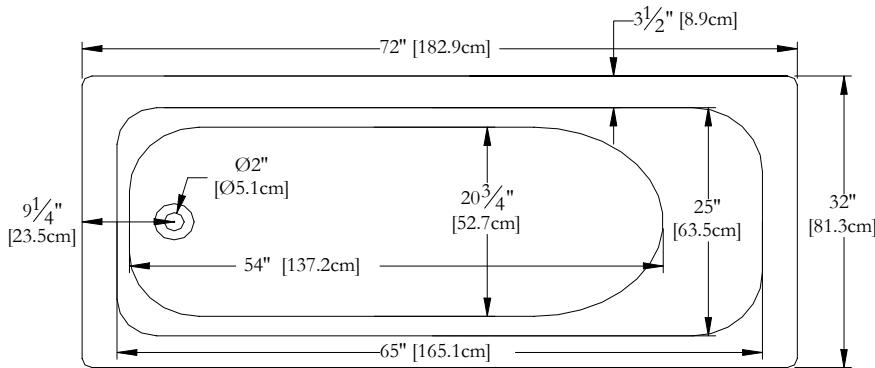

Thetford Mines

TECHNICAL SPECIFICATIONS

Bath name : *Liberty*
 Collection : Harmony Collection
 Dimensions : 72 X 32 X 23
 Gallon capacity : 58

**KEYPAD UNINSTALLED WHEN ORDERED WITH A TILE FLANGE
 OR A REMOTE CONTROL**

TOP VIEW

* In compliance with CSA standards, all interior bath measurements taken 4" [10 cm] from the floor.

* Total height for soaker is equal to total height of this line drawing less ± 1" [2,5 cm].

* All measurements are precise to ±1/4" [0.63 cm].
 Technical specifications are subject to change without prior notice.

LENGTH

WIDTH

**IT MIGHT BE NECESSARY TO LIFT THE TUB
 TO INSTALL A SKIRT**

Defaulting positions

Pump

Blower

Grab bar

Keypad